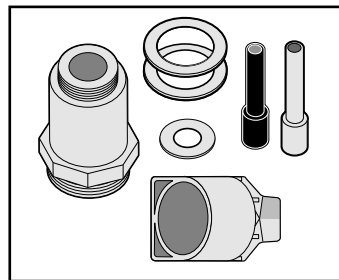

Sensor Lens Cover for Chrome #490172
 Sensor Lens Cover for White #490196

Sensor Adjuster Tool #400855

Battery Tray Chrome #490078
 Battery Tray Metal #106145

Tamper Proof Kit #490037

Courtesy Flush Button (plastic cover) #490219
 Courtesy Flush Button (metal cover) #490223

Security Allen Wrench #490066

Open End Wrench #400847

Pink Washer #490224

Blue Washer #490225

Rubber Repair Kit #400778

High Mount Adapter #401096
(for Toilets)

Crane Valve Adapter #401165

Teck Valve Adapter #401239