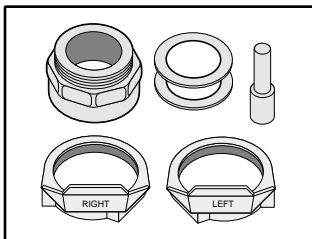

Sensor Lens Cover for Chrome #490172
 Sensor Lens Cover for White #490196

Sensor Adjuster Tool #400855

Battery Tray Chrome #490078
 Battery Tray Metal #106145

Tamper Proof Kit #490037

Courtesy Flush Button (plastic cover) #490219
 Courtesy Flush Button (metal cover) #490223

Security Allen Wrench #490066

Open End Wrench #400847

Pink Washer #490224

Blue Washer #490225

Rubber Repair Kit #400778

High Mount Adapter #401096
(for Toilets)

Crane Valve Adapter #401165

Teck Valve Adapter #401239