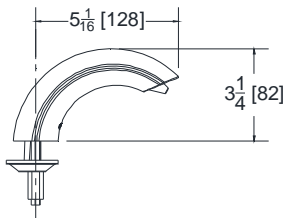

Engineering Specification

ADA compliant, A/C power adapter, chrome plated sensor soap dispenser for retrofit and new construction.

- Long life internal pump
- Liquid hand soap (sold separately)
- 100-3800 cps soap viscosity range
- 1.25ml dispensed per activation
- 1000ml refillable soap container
- 4 ± 1/16" sensing distance
- Complements Z6950-XL faucet

Z6950-SD

Alternate Finishes

- BN Brushed Nickel
- PN Polished Nickel
- PB Polished Brass

Standards Compliance

- ADA Compliant

Note: Recommended mounting through hole is 1" - 1 1/4"

Typical Z6950-SD

Meets the American Disabilities Guidelines and ANSI A117.1 requirements when installed according to these requirements.