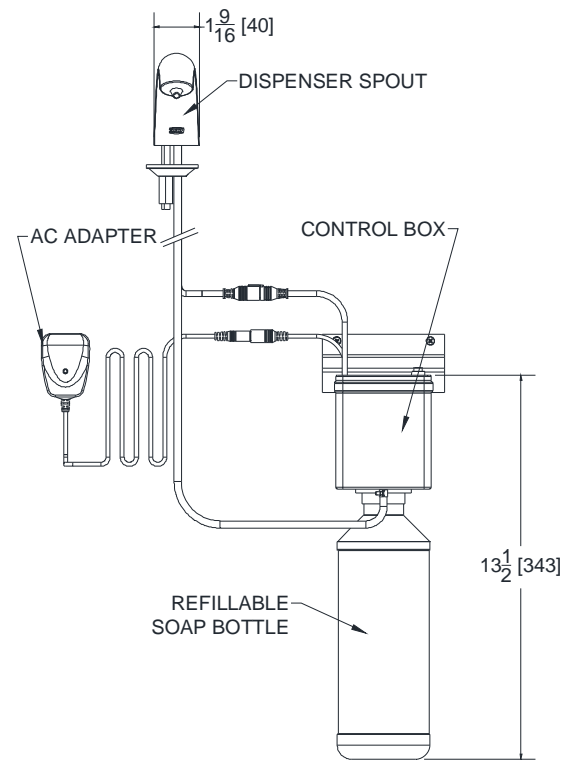

Z6950-SD

Serio® Series Sensor Soap Dispenser

TAG _____

Product Description

The Serio soap dispenser maintains a sleek and simple design that can be paired with a matching Serio faucet for an automatic and user-friendly hand washing solution.

Engineering Specification

ADA compliant, A/C power adapter, chrome plated sensor soap dispenser for retrofit and new construction.

- Long life internal pump
- Liquid hand soap (sold separately)
- 100-3800 cps soap viscosity range
- 1.25ml dispensed per activation
- 1000ml refillable soap container
- 4 ± 1/16" sensing distance
- Complements Z6950-XL faucet

Z6950-SD

Alternate Finishes

- BN Brushed Nickel
- PN Polished Nickel
- PB Polished Brass

Standards Compliance

- ADA Compliant

Note: Recommended mounting through hole is 1" - 1 1/4"

Typical Z6950-SD

Meets the American Disabilities Guidelines and ANSI A117.1 requirements when installed according to these requirements.