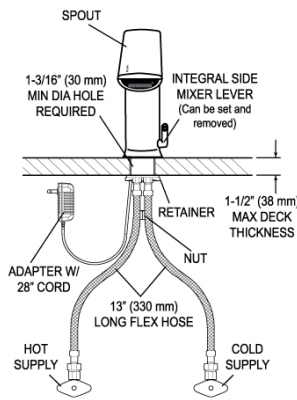

Looking for other variations of the EFX-200 product? [View the general spec sheet with all options.](#)

[Find a matching soap dispenser](#) for this faucet.

[Find a compatible sink](#) for this faucet.

- [EFX 1Xx/2Xx Caddy Replacement Installation Instructions](#)
- [Trim Plates Repair and Maintenance Guide](#)
- [IR FAQs Repair and Maintenance Guide](#)
- [IR FAQs SP Repair and Maintenance Guide](#)
- [EFX-2XX Repair and Maintenance Guide](#)
- [Additional Downloads](#)

**WARRANTY**

3 Year

**ROUGH-IN**

**EFX-200.00X.0X1X Faucet**  
with Single Line Water Supply

**EFX-200.50X.0X1X Faucet**  
with Hot & Cold Water Supply

**Electrical Connection for up to 6 Faucets**  
Can combine up to six (6) faucets using one adapter