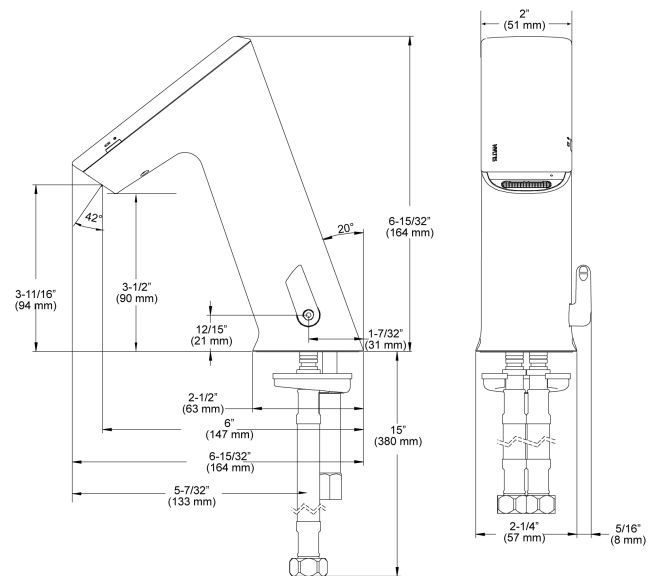

**CODE NUMBER**

3324461

**DESCRIPTION**

4" Trim Plate, Box Transformer Power Supply, Below Deck  
 Thermostatic Mixing Valve, Polished Chrome Finish, 1.5 gpm, Multi-  
 Laminar Spray, Infrared Sensor, BASYS® Hardwired-Powered Deck-  
 Mounted Mid Body Faucet.

**DETAILS**

- Flow Rate: 1.5 gpm (6 Lpm) (1.5GPM)
- Spray Type: Multi-Laminar (MLM)
- Sensor Type: Infrared (IR)
- Mounting Type: Single Hole
- Trim Plate: 4" (102mm) (4)
- Power Supply: Box Transformer (BOX)
- Temperature Mixer: Below Deck Thermostatic Mixing Valve (BDT)
- Finish: Polished Chrome (CP)
- Factory Default Timeout: 10s
- Factory Default GPC: 0.75

**VIDEOS**

- ▶ BASYS® Faucet Installation and Features
- ▶ BASYS® Faucet Installation Mid Height Model

**DOWNLOADS**

- [EFX 1Xx/2Xx Installation Instructions](#)
- [EFX 1Xx/2Xx \(SP\) Installation Instructions](#)

Variation not shown: 4" Trim Plate

**COMPLIANCES & CERTIFICATIONS**

(ADA Compliant, UL Certified, CEC Compliant, cUPC Low Lead Compliant)

**NOTES**

All information contained within this document subject to change without notice.