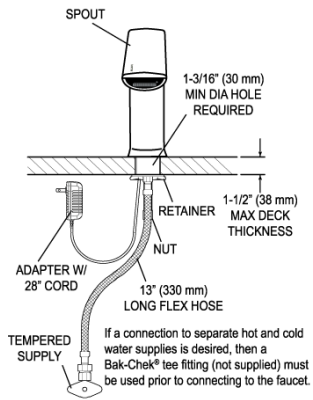

Variation not shown: 4" Trim Plate

**COMPLIANCES & CERTIFICATIONS**

(ADA Compliant, UL Certified, CEC Compliant, cUPC Low Lead Compliant)

**NOTES**

All information contained within this document subject to change without notice.

Looking for other variations of the EFX-200 product? [View the general spec sheet with all options.](#)

[Find a matching soap dispenser](#) for this faucet.

[Find a compatible sink](#) for this faucet.

- [EFX 1Xx/2Xx Caddy Replacement Installation Instructions](#)
- [Trim Plates Repair and Maintenance Guide](#)
- [IR FAQs Repair and Maintenance Guide](#)
- [IR FAQs SP Repair and Maintenance Guide](#)
- [EFX-2XX Repair and Maintenance Guide](#)
- [Additional Downloads](#)

**WARRANTY**

3 Year

**ROUGH-IN**

**EFX-200.00X.0X1X Faucet**  
with Single Line Water Supply

**EFX-200.50X.0X1X Faucet**  
with Hot & Cold Water Supply

**Electrical Connection for up to 6 Faucets**  
Can combine up to six (6) faucets using one adapter