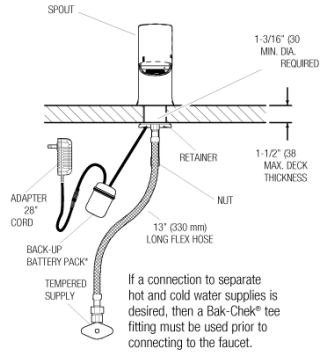

**ROUGH-IN**

**EFX-300.00X.0X1X Faucet**  
with Single Line Water Supply

**EFX-300.50X.0X1X Faucet**  
with Hot & Cold Water Supply

**EFX-300.X0X.0X1X Faucet**  
with Hot & Cold Water Supply

**Electrical Connection for up to 6 Faucets**  
Can combine up to six (6) faucets using one adapter