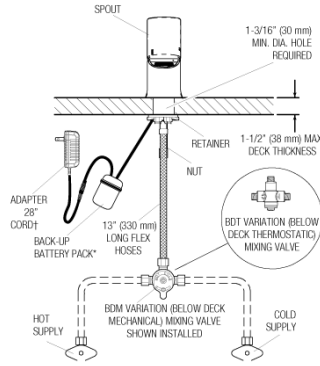

**ROUGH-IN**

**EFX-300.00X.0X1X Faucet**  
with Single Line Water Supply

**EFX-300.50X.0X1X Faucet**  
with Hot & Cold Water Supply

**EFX-300.X0X.0X1X Faucet**  
with Hot & Cold Water Supply

**Electrical Connection for up to 6 Faucets**  
Can combine up to six (6) faucets using one adapter