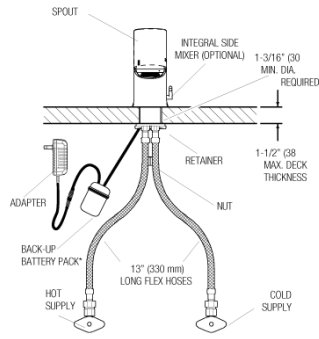

**ROUGH-IN**

**EFX-300.00X.0X1X Faucet**  
with Single Line Water Supply

**EFX-300.50X.0X1X Faucet**  
with Hot & Cold Water Supply

**EFX-300.X0X.0X1X Faucet**  
with Hot & Cold Water Supply

**Electrical Connection for up to 6 Faucets**  
Can combine up to six (6) faucets using one adapter