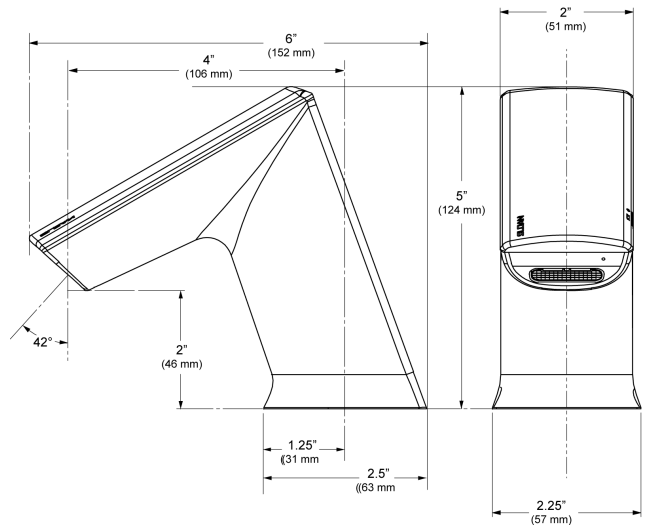

FEATURES

Commercial Grade, ADA Compliant, Electronic, Sensor-Activated, Die-Cast Metal Hand Washing Faucet with the following features:

- One tool service
- Solenoid housed in removable carrier that includes supply strainer
- Integral water supply shut off
- Vandal resistant spray insert, key housed inside faucet body
- All electronics sealed to IP-89
- Gold plated electrical contacts
- Above deck individual diagnostic indicators for battery life, solenoid condition, and power-up mode
- Flexible, high pressure supply hose, 3/8" compression connections
- Bi-stable magnetic solenoid
- Four (4) "AA" alkaline batteries
- Double infrared sensors with automatic setting feature
- Includes all mounting hardware
- Standard Bowled Crown

VIDEOS

- BASYS® Faucet Installation and Features
- BASYS® Faucet Installation Low Height Model

DOWNLOADS

- [EFX 3Xx/6Xx Active IR Installation Instructions](#)
- [EFX 3Xx/6Xx Active IR (SP) Installation Instructions](#)
- [EFX 3Xx/6Xx (SP) Installation Instructions](#)
- [EFX 3Xx/6Xx Capacitance Installation Instructions](#)
- [Trim Plates Repair and Maintenance Guide](#)
- [IR FAQs Repair and Maintenance Guide](#)
- [IR FAQs SP Repair and Maintenance Guide](#)
- [BASYS EFX-300 Series IR Repair and Maintenance Guide](#)

COMPLIANCES & CERTIFICATIONS

(ADA Compliant, UL Certified, CEC Compliant, cUPC Low Lead Compliant)

NOTES

All information contained within this document subject to change without notice.

Looking for other variations of the EFX-300 product? [View the general spec sheet with all options.](#)

[Find a matching soap dispenser](#) for this faucet.

[Find a compatible sink](#) for this faucet.

WARRANTY

3 Year