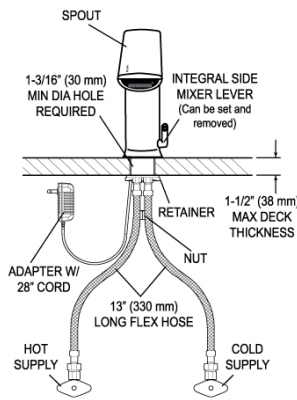

CODE NUMBER

3324459

DESCRIPTION

4" Trim Plate, Plug Adapter Power Supply, Integrated Side Mixer, Polished Chrome Finish, 1.5 gpm, Aerated Spray, Infrared Sensor, BASYS® Hardwired-Powered Deck-Mounted Mid Body Faucet.

WARRANTY

3 Year

ROUGH-IN

EFX-200.00X.0X1X Faucet
with Single Line Water Supply

EFX-200.50X.0X1X Faucet
with Hot & Cold Water Supply

Electrical Connection for up to 6 Faucets
Can combine up to six (6) faucets using one adapter