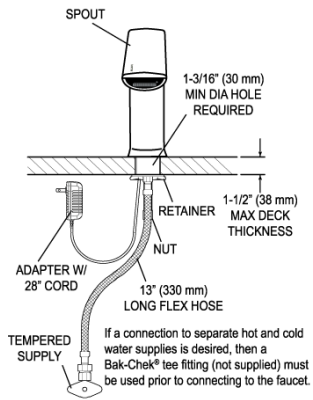

- [Trim Plates Repair and Maintenance Guide](#)
- [IR FAQs Repair and Maintenance Guide](#)
- [IR FAQs SP Repair and Maintenance Guide](#)
- [EFX-2XX Repair and Maintenance Guide](#)
- [Additional Downloads](#)

WARRANTY

3 Year

ROUGH-IN

EFX-200.00X.0X1X Faucet
with Single Line Water Supply