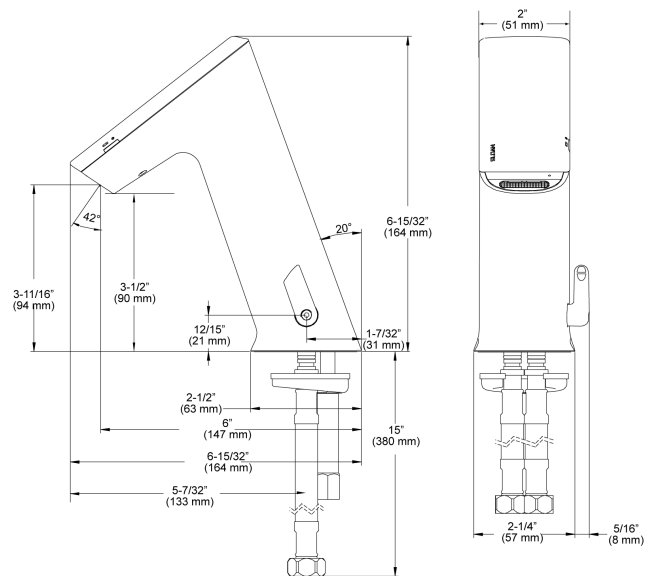

COMPLIANCES & CERTIFICATIONS

(ADA Compliant, UL Certified, CEC Compliant, cUPC Low Lead Compliant)

NOTES

All information contained within this document subject to change without notice.

Looking for other variations of the EFX-200 product? [View the general spec sheet with all options.](#)

[Find a matching soap dispenser](#) for this faucet.
[Find a compatible sink](#) for this faucet.