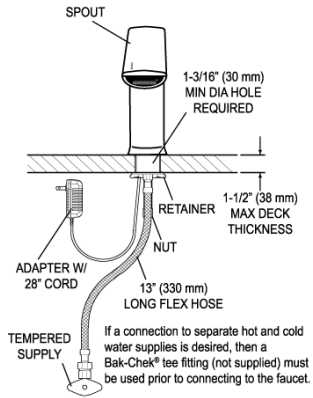

CODE NUMBER

3324447

DESCRIPTION

Plug Adapter Power Supply, Integrated Side Mixer, Polished Chrome Finish, 1.5 gpm, Multi-Laminar Spray, Infrared Sensor, BASYS® Hardwired-Powered Deck-Mounted Mid Body Faucet.

[Find a matching soap dispenser](#) for this faucet.

[Find a compatible sink](#) for this faucet.

- [Trim Plates Repair and Maintenance Guide](#)
- [IR FAQs Repair and Maintenance Guide](#)
- [IR FAQs SP Repair and Maintenance Guide](#)
- [EFX-2XX Repair and Maintenance Guide](#)
- [Additional Downloads](#)

WARRANTY

3 Year

ROUGH-IN

EFX-200.00X.0X1X Faucet
with Single Line Water Supply

EFX-200.50X.0X1X Faucet
with Hot & Cold Water Supply

Electrical Connection for up to 6 Faucets
Can combine up to six (6) faucets using one adapter