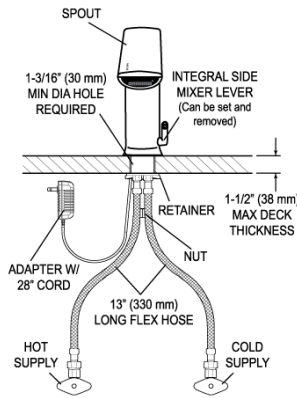

CODE NUMBER

3324447

DESCRIPTION

Plug Adapter Power Supply, Integrated Side Mixer, Polished Chrome Finish, 1.5 gpm, Multi-Laminar Spray, Infrared Sensor, BASYS® Hardwired-Powered Deck-Mounted Mid Body Faucet.

[Find a matching soap dispenser](#) for this faucet.

[Find a compatible sink](#) for this faucet.

- [Trim Plates Repair and Maintenance Guide](#)
- [IR FAQs Repair and Maintenance Guide](#)
- [IR FAQs SP Repair and Maintenance Guide](#)
- [EFX-2XX Repair and Maintenance Guide](#)
- [Additional Downloads](#)

WARRANTY

3 Year

ROUGH-IN

EFX-200.00X.0X1X Faucet
with Single Line Water Supply

EFX-200.50X.0X1X Faucet
with Hot & Cold Water Supply

Electrical Connection for up to 6 Faucets
Can combine up to six (6) faucets using one adapter