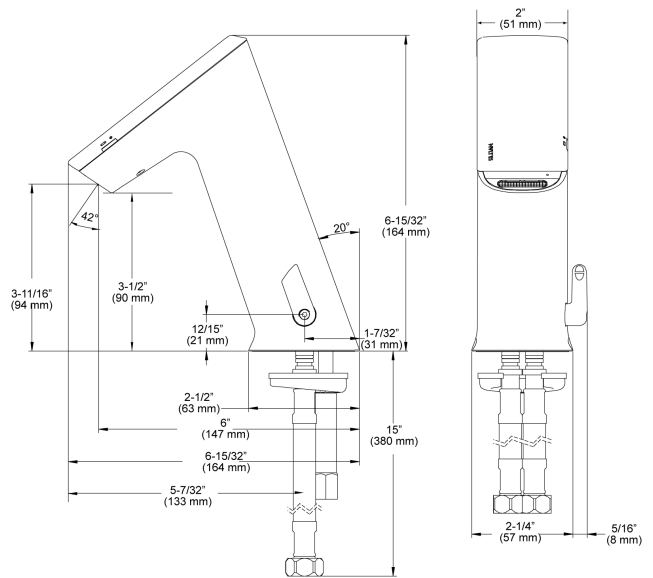

FEATURES

Commercial Grade, ADA Compliant, Electronic, Sensor-Activated, Die-Cast Metal Hand Washing Faucet with the following features:

- One tool service
- All wetted components to be stainless steel, engineered thermoplastic, EPDM, and copper or copper alloy
- Solenoid housed in removable carrier that includes supply strainer
- Integral water supply shut off
- Supply strainer serviceable from above deck
- Vandal resistant spray insert, key housed inside faucet body
- All electronics sealed to IP-155
- Gold plated electrical contacts
- Above deck individual diagnostic indicators for battery life, solenoid condition, and power up mode
- Flexible, high pressure supply hoses, 3/8" compression connections
- Bi-stable magnetic solenoid
- Four (4) "AA" alkaline batteries
- Double infrared sensors with automatic setting feature Includes all mounting hardware
- Line purge mode, eliminates stagnant water
- Adjustable time-outs
- Standard Bowed Crown
- Drain Pop-Up (DPU) included

VIDEOS

- BASYS® Faucet Installation and Features
- BASYS® Faucet Installation Mid Height Model

DOWNLOADS

- [EFX 1Xx/2Xx Installation Instructions](#)
- [EFX 1Xx/2Xx (SP) Installation Instructions](#)
- [EFX 1Xx/2Xx Caddy Replacement Installation Instructions](#)

COMPLIANCES & CERTIFICATIONS

(ADA Compliant, UL Certified, CEC Compliant, cUPC Low Lead Compliant)

NOTES

All information contained within this document subject to change without notice.

Looking for other variations of the EFX-200 product? [View the general spec sheet with all options.](#)

[Find a matching soap dispenser](#) for this faucet.

[Find a compatible sink](#) for this faucet.