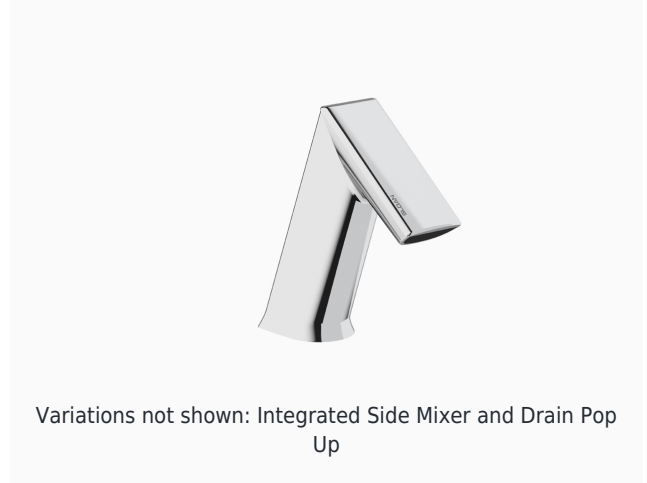

FEATURES

Commercial Grade, ADA Compliant, Electronic, Sensor-Activated, Die-Cast Metal Hand Washing Faucet with the following features:

- One tool service
- All wetted components to be stainless steel, engineered thermoplastic, EPDM, and copper or copper alloy
- Solenoid housed in removable carrier that includes supply strainer
- Integral water supply shut off
- Supply strainer serviceable from above deck
- Vandal resistant spray insert, key housed inside faucet body
- All electronics sealed to IP-155
- Gold plated electrical contacts
- Above deck individual diagnostic indicators for battery life, solenoid condition, and power up mode
- Flexible, high pressure supply hoses, 3/8" compression connections
- Bi-stable magnetic solenoid
- Four (4) "AA" alkaline batteries
- Double infrared sensors with automatic setting feature Includes all mounting hardware
- Line purge mode, eliminates stagnant water
- Adjustable time-outs
- Standard Bowed Crown
- Drain Pop-Up (DPU) included

VIDEOS

- BASYS® Faucet Installation and Features
- BASYS® Faucet Installation Mid Height Model

DOWNLOADS

- [EFX 1Xx/2Xx Installation Instructions](#)
- [EFX 1Xx/2Xx (SP) Installation Instructions](#)
- [EFX 1Xx/2Xx Caddy Replacement Installation Instructions](#)

COMPLIANCES & CERTIFICATIONS

(ADA Compliant, UL Certified, CEC Compliant, cUPC Low Lead Compliant)

NOTES

All information contained within this document subject to change without notice.

Looking for other variations of the EFX-200 product? [View the general spec sheet with all options.](#)

[Find a matching soap dispenser](#) for this faucet.

[Find a compatible sink](#) for this faucet.