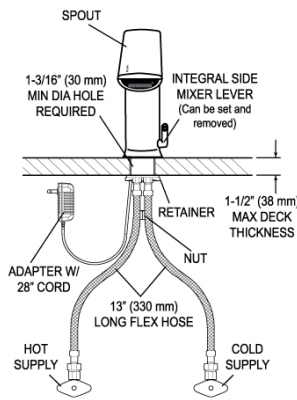

WARRANTY

3 Year

ROUGH-IN

EFX-200.00X.0X1X Faucet
with Single Line Water Supply

EFX-200.50X.0X1X Faucet
with Hot & Cold Water Supply

Electrical Connection for up to 6 Faucets
Can combine up to six (6) faucets using one adapter