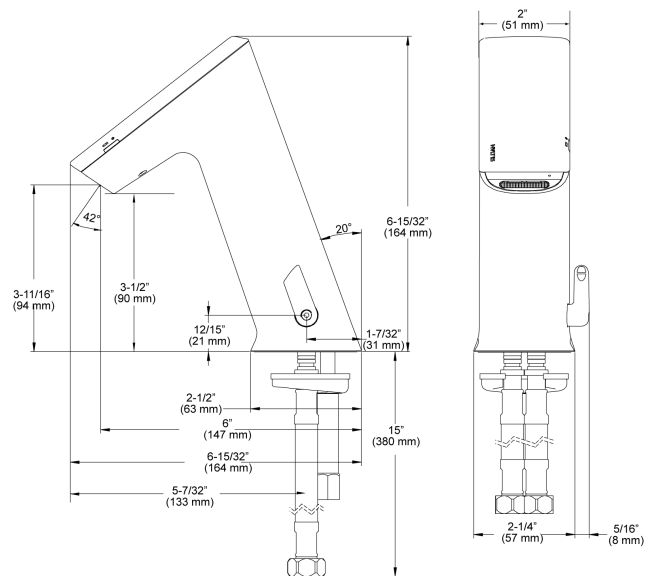

COMPLIANCES & CERTIFICATIONS

(ADA Compliant, UL Certified, CEC Compliant, CalGreen Compliant, GPC 0.25 or less, cUPC Low Lead Compliant)

NOTES

All information contained within this document subject to change without notice.

Looking for other variations of the EFX-280 product? [View the general spec sheet with all options.](#)

[Find a matching soap dispenser](#) for this faucet.

[Find a compatible sink](#) for this faucet.

WARRANTY

3 Year