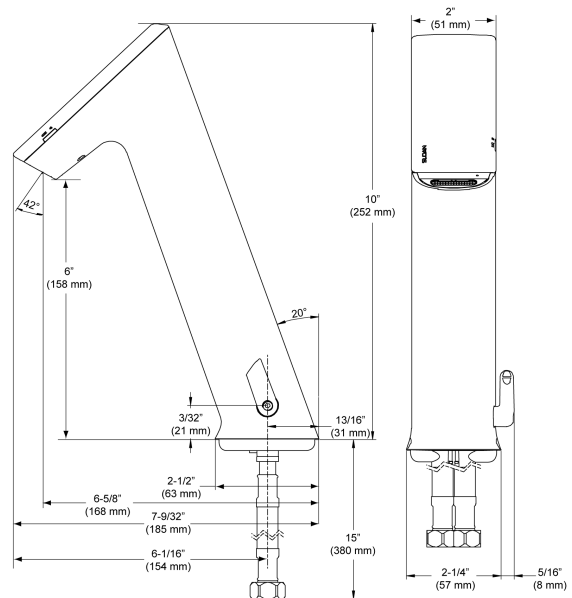

FEATURES

Commercial Grade, ADA Compliant, Electronic, Sensor-Activated, Die-Cast Metal Hand Washing Faucet with the following features:

- One tool service
- All wetted components to be stainless steel, engineered thermoplastic, EPDM, and copper or copper alloy
- Solenoid housed in removable carrier that includes supply strainer
- Integral water supply shut off
- Supply strainer serviceable from above deck
- Vandal resistant spray insert, key housed inside faucet body
- All electronics sealed to IP-122
- Gold plated electrical contacts
- Above deck individual diagnostic indicators for battery life, solenoid condition, and power up mode
- Flexible, high pressure supply hoses, 3/8" compression connections
- Bi-stable magnetic solenoid
- Four (4) "AA" alkaline batteries
- Double infrared sensors with automatic setting feature Includes all mounting hardware
- Line purge mode, eliminates stagnant water
- Adjustable time-outs
- Standard Bowed Crown

VIDEOS

- BASYS® Faucet Installation and Features

DOWNLOADS

- [EFX 1Xx/2Xx Installation Instructions](#)
- [EFX 1Xx/2Xx (SP) Installation Instructions](#)
- [EFX 1Xx/2Xx Caddy Replacement Installation Instructions](#)
- [EFX-1XX Repair and Maintenance Guide](#)
- [Trim Plates Repair and Maintenance Guide](#)

COMPLIANCES & CERTIFICATIONS

(ADA Compliant, UL Certified, CEC Compliant, cUPC Low Lead Compliant)

NOTES

All information contained within this document subject to change without notice.

Looking for other variations of the EFX-180 product? [View the general spec sheet with all options.](#)

[Find a matching soap dispenser](#) for this faucet.

[Find a compatible sink](#) for this faucet.