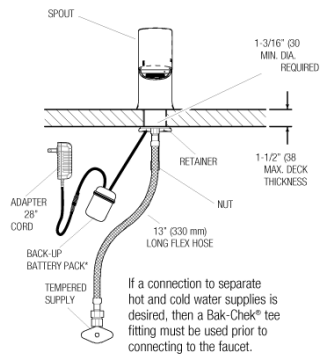

CODE NUMBER

3324330

DESCRIPTION

8" Trim Plate, Plug Adapter Power Supply, Integrated Side Mixer, Polished Chrome Finish, 1.5 gpm, Aerated Spray, Infrared Sensor, BASYS® Hardwired-Powered Deck-Mounted Low Body Faucet.

[Find a matching soap dispenser](#) for this faucet.

[Find a compatible sink](#) for this faucet.

WARRANTY

3 Year

- [BASYS EFX-300 Series IR Repair and Maintenance Guide](#)
- [EFX-3XX \(Capacitance\) Repair and Maintenance Guide](#)
- [Additional Downloads](#)

ROUGH-IN

EFX-300.00X.0X1X Faucet
with Single Line Water Supply

EFX-300.50X.0X1X Faucet
with Hot & Cold Water Supply

EFX-300.X0X.0X1X Faucet
with Hot & Cold Water Supply

Electrical Connection for up to 6 Faucets
Can combine up to six (6) faucets using one adapter