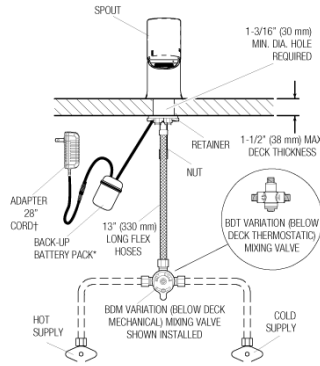

CODE NUMBER

3324330

DESCRIPTION

8" Trim Plate, Plug Adapter Power Supply, Integrated Side Mixer, Polished Chrome Finish, 1.5 gpm, Aerated Spray, Infrared Sensor, BASYS® Hardwired-Powered Deck-Mounted Low Body Faucet.

ROUGH-IN

EFX-300.00X.0X1X Faucet
with Single Line Water Supply

EFX-300.50X.0X1X Faucet
with Hot & Cold Water Supply

EFX-300.X0X.0X1X Faucet
with Hot & Cold Water Supply

Electrical Connection for up to 6 Faucets
Can combine up to six (6) faucets using one adapter