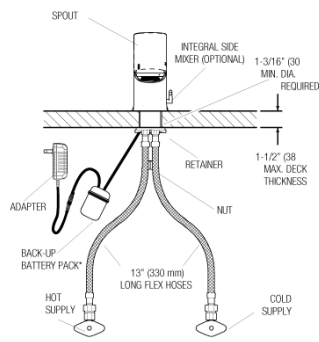

CODE NUMBER

3324330

DESCRIPTION

8" Trim Plate, Plug Adapter Power Supply, Integrated Side Mixer, Polished Chrome Finish, 1.5 gpm, Aerated Spray, Infrared Sensor, BASYS® Hardwired-Powered Deck-Mounted Low Body Faucet.

VIDEOS

- BASYS® Faucet Installation and Features
- BASYS® Faucet Installation Low Height Model

DOWNLOADS

- [EFX 3Xx/6Xx Active IR Installation Instructions](#)
- [EFX 3Xx/6Xx Active IR \(SP\) Installation Instructions](#)
- [EFX 3Xx/6Xx \(SP\) Installation Instructions](#)
- [EFX 3Xx/6Xx Capacitance Installation Instructions](#)
- [Trim Plates Repair and Maintenance Guide](#)
- [IR FAQs Repair and Maintenance Guide](#)
- [IR FAQs SP Repair and Maintenance Guide](#)

[Find a matching soap dispenser](#) for this faucet.

[Find a compatible sink](#) for this faucet.

WARRANTY

3 Year

- [BASYS EFX-300 Series IR Repair and Maintenance Guide](#)
- [EFX-3XX \(Capacitance\) Repair and Maintenance Guide](#)
- [Additional Downloads](#)

ROUGH-IN

EFX-300.00X.0X1X Faucet
with Single Line Water Supply

EFX-300.50X.0X1X Faucet
with Hot & Cold Water Supply

EFX-300.X0X.0X1X Faucet
with Hot & Cold Water Supply

Electrical Connection for up to 6 Faucets
Can combine up to six (6) faucets using one adapter