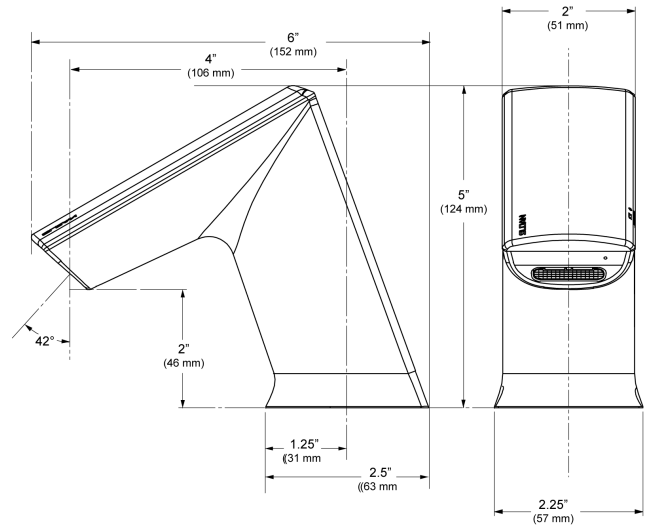

FEATURES

Commercial Grade, ADA Compliant, Electronic, Sensor-Activated, Die-Cast Metal Hand Washing Faucet with the following features:

- One tool service
- Solenoid housed in removable carrier that includes supply strainer
- Integral water supply shut off
- Vandal resistant spray insert, key housed inside faucet body
- All electronics sealed to IP-82
- Gold plated electrical contacts
- Above deck individual diagnostic indicators for battery life, solenoid condition, and power-up mode
- Flexible, high pressure supply hose, 3/8" compression connections
- Bi-stable magnetic solenoid
- Four (4) "AA" alkaline batteries
- Double infrared sensors with automatic setting feature
- Includes all mounting hardware
- Standard Bowed Crown

VIDEOS

- BASYS® Faucet Installation and Features
- BASYS® Faucet Installation Low Height Model

DOWNLOADS

- [EFX 3Xx/6Xx Active IR Installation Instructions](#)
- [EFX 3Xx/6Xx Active IR (SP) Installation Instructions](#)
- [EFX 3Xx/6Xx (SP) Installation Instructions](#)
- [EFX 3Xx/6Xx Capacitance Installation Instructions](#)
- [Trim Plates Repair and Maintenance Guide](#)
- [IR FAQs Repair and Maintenance Guide](#)
- [IR FAQs SP Repair and Maintenance Guide](#)

COMPLIANCES & CERTIFICATIONS

(ADA Compliant, UL Certified, CEC Compliant, cUPC Low Lead Compliant)

NOTES

All information contained within this document subject to change without notice.

Looking for other variations of the EFX-300 product? [View the general spec sheet with all options.](#)

[Find a matching soap dispenser](#) for this faucet.

[Find a compatible sink](#) for this faucet.

WARRANTY

3 Year