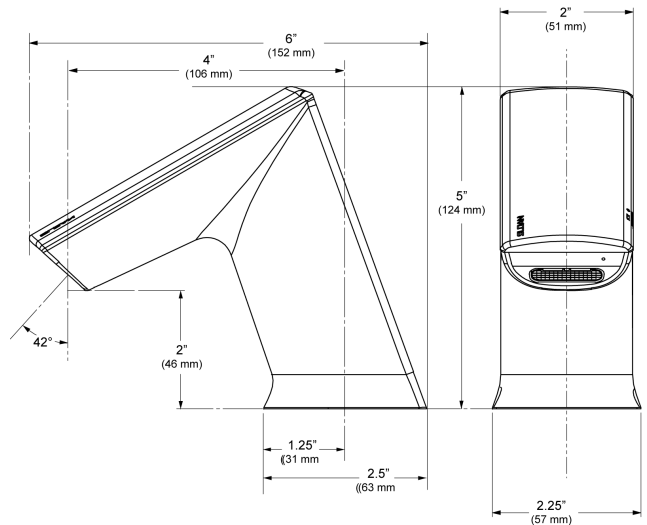

FEATURES

Commercial Grade, ADA Compliant, Electronic, Sensor-Activated, Die-Cast Metal Hand Washing Faucet with the following features:

- One tool service
- Solenoid housed in removable carrier that includes supply strainer
- Integral water supply shut off
- Vandal resistant spray insert, key housed inside faucet body
- All electronics sealed to IP-96
- Gold plated electrical contacts
- Above deck individual diagnostic indicators for battery life, solenoid condition, and power-up mode
- Flexible, high pressure supply hose, 3/8" compression connections
- Bi-stable magnetic solenoid
- Four (4) "AA" alkaline batteries
- Double infrared sensors with automatic setting feature
- Includes all mounting hardware
- Standard Bowed Crown

VIDEOS

- BASYS® Faucet Installation and Features
- BASYS® Faucet Installation Low Height Model

DOWNLOADS

- [EFX 3Xx/6Xx Active IR Installation Instructions](#)
- [EFX 3Xx/6Xx Active IR (SP) Installation Instructions](#)
- [EFX 3Xx/6Xx (SP) Installation Instructions](#)
- [EFX 3Xx/6Xx Capacitance Installation Instructions](#)
- [Trim Plates Repair and Maintenance Guide](#)
- [IR FAQs Repair and Maintenance Guide](#)
- [IR FAQs SP Repair and Maintenance Guide](#)
- [BASYS EFX-300 Series IR Repair and Maintenance Guide](#)

COMPLIANCES & CERTIFICATIONS

(ADA Compliant, UL Certified, CEC Compliant, cUPC Low Lead Compliant)

NOTES

All information contained within this document subject to change without notice.

Looking for other variations of the EFX-300 product? [View the general spec sheet with all options.](#)

[Find a matching soap dispenser for this faucet.](#)

[Find a compatible sink for this faucet.](#)

WARRANTY

3 Year