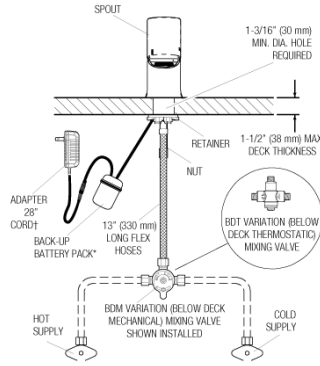

VIDEOS

- ▶ BASYS® Faucet Installation and Features
- ▶ BASYS® Faucet Installation Low Height Model

DOWNLOADS

- [EFX 3Xx/6Xx Active IR Installation Instructions](#)
- [EFX 3Xx/6Xx Active IR \(SP\) Installation Instructions](#)
- [EFX 3Xx/6Xx \(SP\) Installation Instructions](#)
- [EFX 3Xx/6Xx Capacitance Installation Instructions](#)
- [Trim Plates Repair and Maintenance Guide](#)
- [IR FAQs Repair and Maintenance Guide](#)
- [IR FAQs SP Repair and Maintenance Guide](#)
- [BASYS EFX-300 Series IR Repair and Maintenance Guide](#)

[Find a matching soap dispenser for this faucet.](#)

[Find a compatible sink for this faucet.](#)

WARRANTY

3 Year

- EFX-3XX (Capacitance) Repair and Maintenance Guide
- Additional Downloads

ROUGH-IN

EFX-300.00X.0X1X Faucet
with Single Line Water Supply

EFX-300.50X.0X1X Faucet
with Hot & Cold Water Supply

EFX-300.X0X.0X1X Faucet
with Hot & Cold Water Supply

Electrical Connection for up to 6 Faucets
Can combine up to six (6) faucets using one adapter