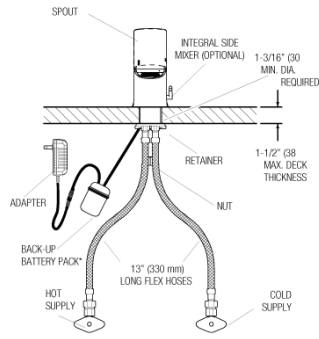

[Find a matching soap dispenser for this faucet.](#)

[Find a compatible sink for this faucet.](#)

WARRANTY

3 Year

- EFX-3XX (Capacitance) Repair and Maintenance Guide
- Additional Downloads

ROUGH-IN

EFX-300.00X.0X1X Faucet
with Single Line Water Supply

EFX-300.50X.0X1X Faucet
with Hot & Cold Water Supply

EFX-300.X0X.0X1X Faucet
with Hot & Cold Water Supply

Electrical Connection for up to 6 Faucets
Can combine up to six (6) faucets using one adapter