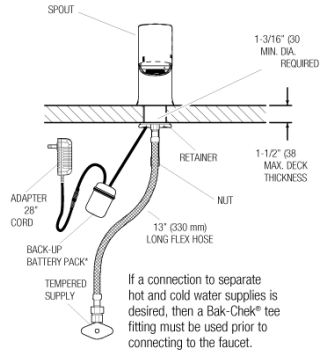

CODE NUMBER

3324269

DESCRIPTION

Plug Adapter Power Supply, Mixer Not Included, Polished Chrome Finish, 1.5 gpm, Aerated Spray, Capacitance Sensor, BASYS® Hardwired-Powered Deck-Mounted Low Body Faucet.

DETAILS

[Find a matching soap dispenser for this faucet.](#)

[Find a compatible sink for this faucet.](#)

WARRANTY

3 Year

- EFX-3XX (Capacitance) Repair and Maintenance Guide
- Additional Downloads

ROUGH-IN

EFX-300.00X.0X1X Faucet
with Single Line Water Supply

EFX-300.50X.0X1X Faucet
with Hot & Cold Water Supply

EFX-300.X0X.0X1X Faucet
with Hot & Cold Water Supply

Electrical Connection for up to 6 Faucets
Can combine up to six (6) faucets using one adapter