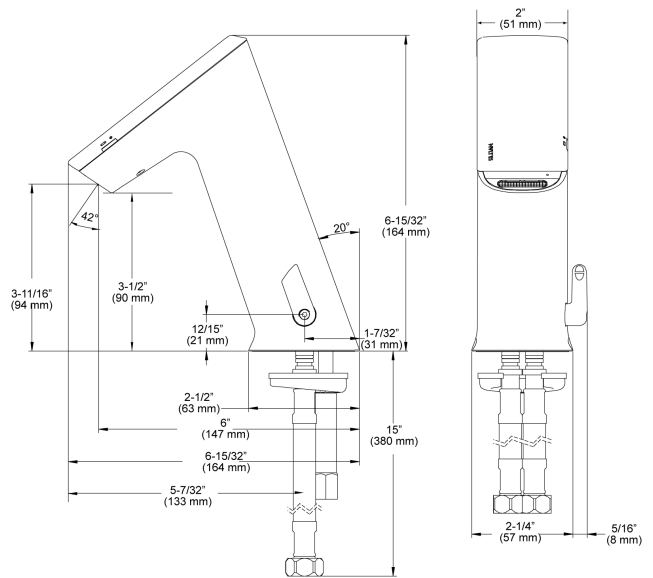

FEATURES

Commercial Grade, ADA Compliant, Electronic, Sensor-Activated, Die-Cast Metal Hand Washing Faucet with the following features:

- One tool service
- All wetted components to be stainless steel, engineered thermoplastic, EPDM, and copper or copper alloy
- Solenoid housed in removable carrier that includes supply strainer
- Integral water supply shut off
- Supply strainer serviceable from above deck
- Vandal resistant spray insert, key housed inside faucet body
- All electronics sealed to IP-144
- Gold plated electrical contacts
- Above deck individual diagnostic indicators for battery life, solenoid condition, and power up mode
- Flexible, high pressure supply hoses, 3/8" compression connections
- Bi-stable magnetic solenoid
- Four (4) "AA" alkaline batteries
- Double infrared sensors with automatic setting feature Includes all mounting hardware
- Line purge mode, eliminates stagnant water
- Adjustable time-outs
- Standard Bowed Crown

VIDEOS

- BASYS® Faucet Installation and Features
- BASYS® Faucet Installation Mid Height Model

DOWNLOADS

- [EFX 1Xx/2Xx Installation Instructions](#)
- [EFX 1Xx/2Xx (SP) Installation Instructions](#)
- [EFX 1Xx/2Xx Caddy Replacement Installation Instructions](#)

COMPLIANCES & CERTIFICATIONS

(ADA Compliant, UL Certified, CEC Compliant, cUPC Low Lead Compliant)

NOTES

All information contained within this document subject to change without notice.

Looking for other variations of the EFX-200 product? [View the general spec sheet with all options.](#)

[Find a matching soap dispenser](#) for this faucet.

[Find a compatible sink](#) for this faucet.