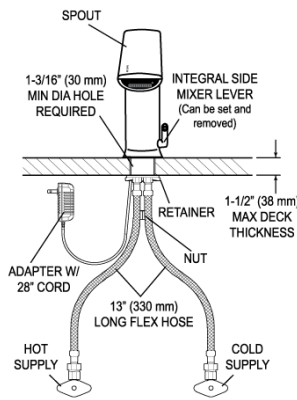

CODE NUMBER

3324231

DESCRIPTION

4" Trim Plate, Hardwired Less Plug Power Supply, Integrated Side Mixer, Polished Chrome Finish, 1.5 gpm, Aerated Spray, Infrared Sensor, BASYS® Hardwired-Powered Deck-Mounted Mid Body Faucet.

[Find a matching soap dispenser](#) for this faucet.

[Find a compatible sink](#) for this faucet.

- [Trim Plates Repair and Maintenance Guide](#)
- [IR FAQs Repair and Maintenance Guide](#)
- [IR FAQs SP Repair and Maintenance Guide](#)
- [EFX-2XX Repair and Maintenance Guide](#)
- [Additional Downloads](#)

WARRANTY

3 Year

ROUGH-IN

EFX-200.00X.0X1X Faucet
with Single Line Water Supply

EFX-200.50X.0X1X Faucet
with Hot & Cold Water Supply

Electrical Connection for up to 6 Faucets
Can combine up to six (6) faucets using one adapter