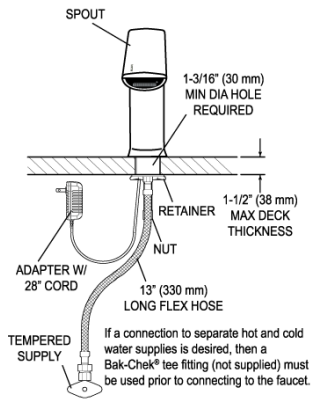

CODE NUMBER

3324231

DESCRIPTION

4" Trim Plate, Hardwired Less Plug Power Supply, Integrated Side Mixer, Polished Chrome Finish, 1.5 gpm, Aerated Spray, Infrared Sensor, BASYS® Hardwired-Powered Deck-Mounted Mid Body Faucet.

[Find a matching soap dispenser](#) for this faucet.

[Find a compatible sink](#) for this faucet.

- [Trim Plates Repair and Maintenance Guide](#)
- [IR FAQs Repair and Maintenance Guide](#)
- [IR FAQs SP Repair and Maintenance Guide](#)
- [EFX-2XX Repair and Maintenance Guide](#)
- [Additional Downloads](#)

WARRANTY

3 Year

ROUGH-IN

EFX-200.00X.0X1X Faucet
with Single Line Water Supply

EFX-200.50X.0X1X Faucet
with Hot & Cold Water Supply

Electrical Connection for up to 6 Faucets
Can combine up to six (6) faucets using one adapter