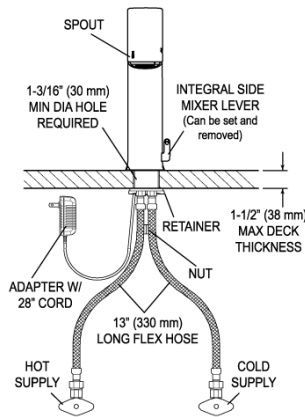

ELECTRICAL SPECIFICATIONS

- Sensor Range: 4"-5" (102-127mm)

VIDEOS

- ▶ BASYS® Faucet Installation and Features

DOWNLOADS

- [EFX 1Xx/2Xx Installation Instructions](#)
- [EFX 1Xx/2Xx \(SP\) Installation Instructions](#)

[Find a matching soap dispenser](#) for this faucet.

[Find a compatible sink](#) for this faucet.

WARRANTY

3 Year

- [EFX 1Xx/2Xx Caddy Replacement Installation Instructions](#)
- [IR FAQs Repair and Maintenance Guide](#)
- [IR FAQs SP Repair and Maintenance Guide](#)
- [EFX-1XX Repair and Maintenance Guide](#)
- [Trim Plates Repair and Maintenance Guide](#)
- [Additional Downloads](#)

ROUGH-IN

EFX-100.00X.0X1X Faucet
 with Single Line Water Supply

EFX-100.50X.0X1X Faucet
 with Hot & Cold Water Supply

Electrical Connection for up to 6 Faucets
 Can combine up to six (6) faucets using one adapter