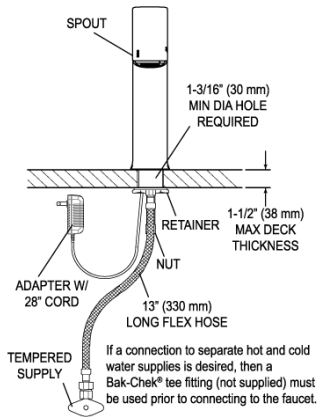

ELECTRICAL SPECIFICATIONS

- Sensor Range: 4"-5" (102-127mm)

VIDEOS

- ▶ BASYS® Faucet Installation and Features

DOWNLOADS

- [EFX 1Xx/2Xx Installation Instructions](#)
- [EFX 1Xx/2Xx \(SP\) Installation Instructions](#)

[Find a matching soap dispenser](#) for this faucet.

[Find a compatible sink](#) for this faucet.

WARRANTY

3 Year

- [EFX 1Xx/2Xx Caddy Replacement Installation Instructions](#)
- [IR FAQs Repair and Maintenance Guide](#)
- [IR FAQs SP Repair and Maintenance Guide](#)
- [EFX-1XX Repair and Maintenance Guide](#)
- [Trim Plates Repair and Maintenance Guide](#)
- [Additional Downloads](#)

ROUGH-IN

EFX-100.00X.0X1X Faucet
 with Single Line Water Supply

EFX-100.50X.0X1X Faucet
 with Hot & Cold Water Supply

Electrical Connection for up to 6 Faucets
 Can combine up to six (6) faucets using one adapter