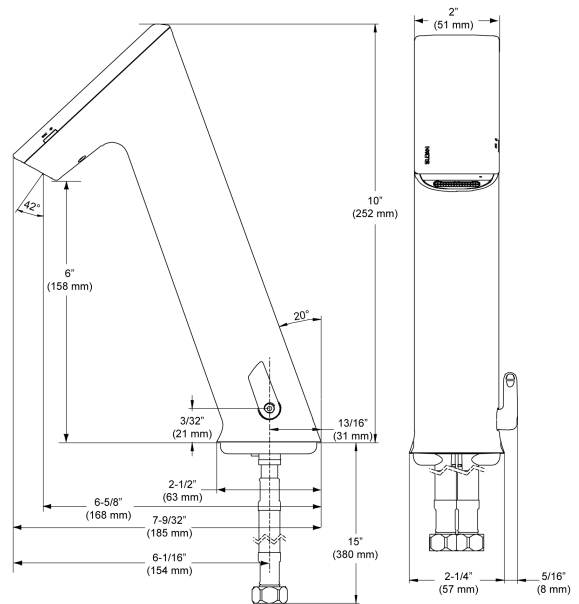

ELECTRICAL SPECIFICATIONS

- Sensor Range: 4"-5" (102-127mm)

VIDEOS

- ▶ BASYS® Faucet Installation and Features

DOWNLOADS

- [EFX 1Xx/2Xx Installation Instructions](#)
- [EFX 1Xx/2Xx \(SP\) Installation Instructions](#)