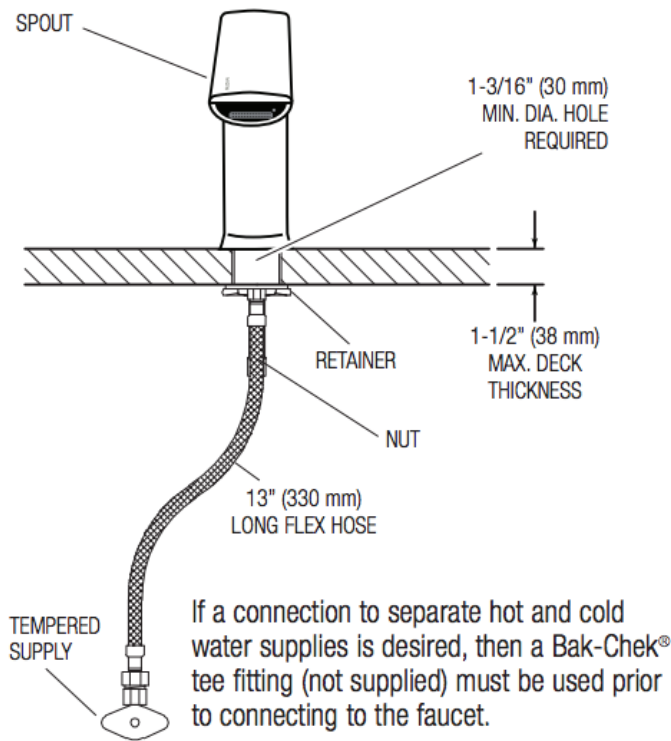

**ELECTRICAL SPECIFICATIONS**

- Battery Life: 3 years
- Self-Adjustment Range: 2"-14" (51-356mm)
- Sensor Range: 4"-5" (102-127mm)
- Timeout Adjustment Settings: 30s

**VIDEOS**

- ▶ BASYS® Faucet Installation and Features

[Find a matching soap dispenser](#) for this faucet.

[Find a compatible sink](#) for this faucet.

**WARRANTY**

3 Year

▶ BASYS<sup>®</sup> Faucet Installation Mid Height Model

**DOWNLOADS**

- [EFX 1Xx/2Xx Installation Instructions](#)
- [EFX 1Xx/2Xx \(SP\) Installation Instructions](#)
- [EFX 1Xx/2Xx Caddy Replacement Installation Instructions](#)
- [Trim Plates Repair and Maintenance Guide](#)
- [IR FAQs Repair and Maintenance Guide](#)
- [IR FAQs SP Repair and Maintenance Guide](#)
- [EFX-2XX Repair and Maintenance Guide](#)
- [Additional Downloads](#)

**ROUGH-IN**

**EFX-250.00X.XXXX**  
**Faucet with Single Line Water Supply**

**EFX-250.50X.XXXX**  
**Faucet with Hot and Cold Water Supply**