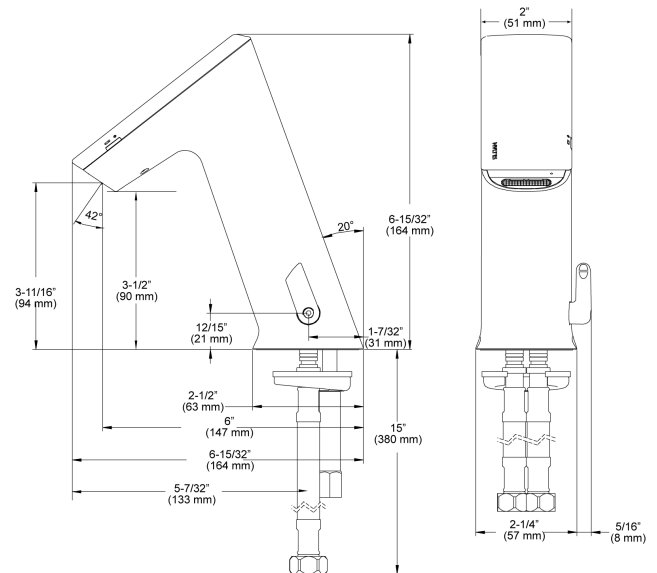

**CODE NUMBER**

3324073

**DESCRIPTION**

Battery Power Supply, Mixer Not Included, Polished Chrome Finish, 1.5 gpm, Aerated Spray, Infrared Sensor, BASYS® Battery-Powered Deck-Mounted Mid Body Faucet.

**DETAILS**

- Flow Rate: 1.5 gpm (6 Lpm) (1.5GPM)
- Spray Type: Aerated (AER)
- Sensor Type: Infrared (IR)
- Mounting Type: Single Hole
- Power Supply: Battery (BAT)
- Temperature Mixer: Mixer Not Included
- Finish: Polished Chrome (CP)
- Factory Default Timeout: 10s
- Factory Default GPC: 0.75

**FEATURES**

Commercial Grade, ADA Compliant, Electronic, Sensor-Activated, Die-Cast Metal Hand Washing Faucet with the following features:

- One tool service
- All wetted components to be stainless steel, engineered thermoplastic, EPDM, and copper or copper alloy
- Solenoid housed in removable carrier that includes supply strainer
- Integral water supply shut off
- Supply strainer serviceable from above deck
- Vandal resistant spray insert, key housed inside faucet body
- All electronics sealed to IP-192
- Gold plated electrical contacts
- Above deck individual diagnostic indicators for battery life, solenoid condition, and power up mode
- Flexible, high pressure supply hoses, 3/8" compression connections
- Bi-stable magnetic solenoid
- Four (4) "AA" alkaline batteries
- Double infrared sensors with automatic setting feature Includes all mounting hardware
- Line purge mode, eliminates stagnant water
- Adjustable time-outs
- Standard Bowed Crown

**ELECTRICAL SPECIFICATIONS**

- Battery Life: 3 years
- Self-Adjustment Range: 2"-14" (51-356mm)
- Sensor Range: 4"-5" (102-127mm)
- Timeout Adjustment Settings: 30s

**VIDEOS**

- ▶ BASYS® Faucet Installation and Features