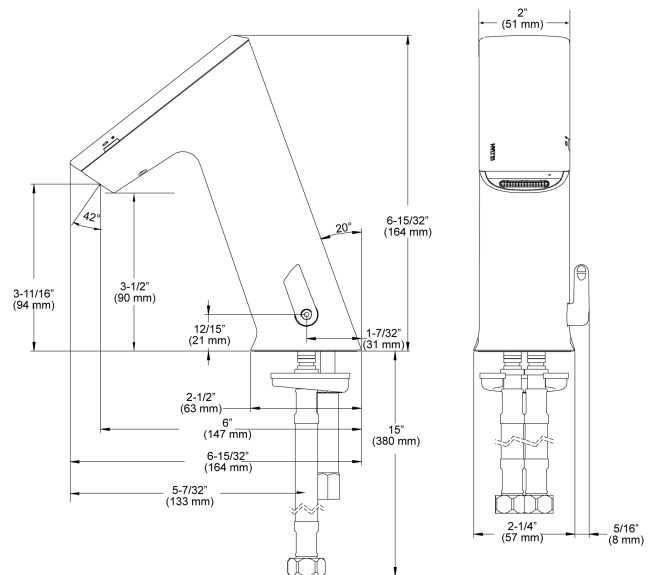

CODE NUMBER

3324058

DESCRIPTION

4" Trim Plate, Battery Power Supply, Integrated Side Mixer, Polished Chrome Finish, 0.5 gpm, Multi-Laminar Spray, Infrared Sensor, BASYS® Battery-Powered Deck-Mounted Mid Body Faucet.

DETAILS

- Flow Rate: 0.5 gpm (2 Lpm) (0.5GPM)
- Spray Type: Multi-Laminar (MLM)
- Sensor Type: Infrared (IR)
- Mounting Type: Single Hole
- Trim Plate: 4" (102mm) (4)
- Power Supply: Battery (BAT)
- Temperature Mixer: Integrated Side Mixer (ISM)
- Finish: Polished Chrome (CP)
- Factory Default Timeout: 10s
- Factory Default GPC: 0.083

FEATURES

Commercial Grade, ADA Compliant, Electronic, Sensor-Activated, Die-Cast Metal Hand Washing Faucet with the following features:

- One tool service
- All wetted components to be stainless steel, engineered thermoplastic, EPDM, and copper or copper alloy
- Solenoid housed in removable carrier that includes supply strainer
- Integral water supply shut off
- Supply strainer serviceable from above deck
- Vandal resistant spray insert, key housed inside faucet body
- All electronics sealed to IP-176
- Gold plated electrical contacts
- Above deck individual diagnostic indicators for battery life, solenoid condition, and power up mode
- Flexible, high pressure supply hoses, 3/8" compression connections
- Bi-stable magnetic solenoid
- Four (4) "AA" alkaline batteries
- Double infrared sensors with automatic setting feature
- Includes all mounting hardware
- Line purge mode, eliminates stagnant water
- Adjustable time-outs
- Standard Bowed Crown

ELECTRICAL SPECIFICATIONS

- Battery Life: 3 years
- Self-Adjustment Range: 2"-14" (51-356mm)
- Sensor Range: 4"-5" (102-127mm)
- Timeout Adjustment Settings: 30s

VIDEOS

- ▶ BASYS® Faucet Installation and Features