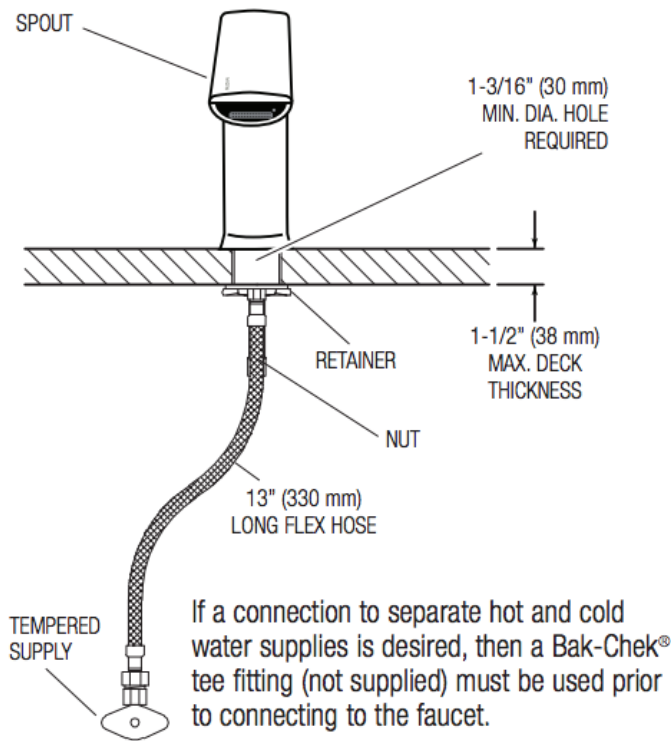

BASYS® Faucet Installation Mid Height Model

WARRANTY
3 Year

DOWNLOADS

- [EFX 1Xx/2Xx Installation Instructions](#)
- [EFX 1Xx/2Xx (SP) Installation Instructions](#)
- [EFX 1Xx/2Xx Caddy Replacement Installation Instructions](#)
- [Trim Plates Repair and Maintenance Guide](#)
- [IR FAQs Repair and Maintenance Guide](#)
- [IR FAQs SP Repair and Maintenance Guide](#)
- [EFX-2XX Repair and Maintenance Guide](#)
- [Additional Downloads](#)

ROUGH-IN

EFX-250.00X.XXXX
Faucet with Single Line Water Supply