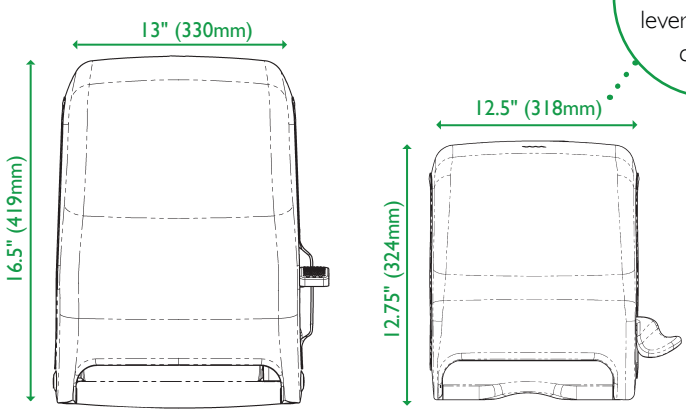

SAN JAMAR ELEMENT™

WE COULDN'T MAKE IT ANY SIMPLER

element™

Coordinates with the
San Jamar Classic family.

The **MOST COMPACT**
San Jamar dispenser that
dispenses 800' (244m) of paper.

- 33% smaller than a standard lever roll towel dispenser.
- High quality, durable and low cost.

SAN JAMAR®

Smart ♦ Safe ♦ Sanitary

- **MOST COMPACT-**
Smaller footprint than its predecessors
 - 27% smaller than Integra™
 - 33% smaller than standard lever roll towel cabinet
- **HIGH CAPACITY-**
dispenses up to 800' (244m) of 8" (200mm) diameter roll towel
- **UNIVERSAL-**
dispenses any brand or quality of hardwound roll towel
- **LOW COST, HIGH QUALITY-**
priced competitively while maintaining San Jamar high quality standards
- **SIMPLE-**
fewer internal parts for the most efficient, easy to use dispenser
- **DURABLE-**
made with break resistant plastic
- **EASY** to load and **SIMPLE** to use

Compact- high capacity holds up to 800' (244m) of 8" (200mm) diameter hard wound roll towel. The industry's most compact dispenser.

Bio-Pruf® handle inhibits bacteria growth. New ergonomic handle designed for ease of use.

Typical Lever Dispenser

Element™

All paper qualities and core sizes

ITEM NUMBER	CAPACITY	DIMENSION	WEIGHT	CASE PACK
SAN T950TBK	All paper qualities; any core size	12.75" h x 12.5" w x 8.5" d 324mm h x 318mm w x 21.6mm d	3.856 lbs 1.8kg	1
SAN T950TBL	All paper qualities; any core size	12.75" h x 12.5" w x 8.5" d 324mm h x 318mm w x 21.6mm d	3.856 lbs 1.8kg	1