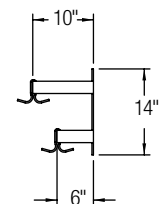

Model	List Price	DIM. IN INCHES	
		A	B
SINGLE LINE			
SLW-48X	\$267.00	48	6
SLW-60X	\$295.00	60	6
SLW-72X	\$379.00	72	6

DOUBLE LINE			
DLW-48X	\$742.00	48	6
DLW-60X	\$799.00	60	6
DLW-72X	\$1,083.00	72	6