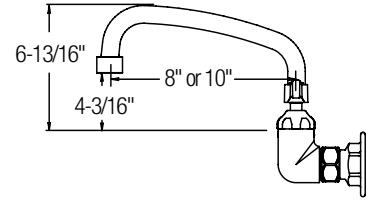

LK940AT08L2H

LK940AT08L2H
LK940AT10L2H

LK940AT10T4S

LK940AT12L2S

LK940AT12T6H

Double Swing Spout

LK940DS20L2H	\$288.00
LK940DS20L2S	\$299.00
LK940DS20T4H	\$305.00
LK940DS20T4S	\$315.00
LK940DS20T6H	\$314.00
LK940DS20T6S	\$324.00