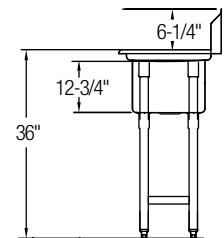

Left and Right Drainboard

Model	List Price	DIM. IN INCHES				
		A	B	C	D	E
RNSF8354LR4	$5,196.00	97½	29¾	18	26¼	19½
RNSF8372LR4	$6,582.00	115½	29¾	24	26¼	19½