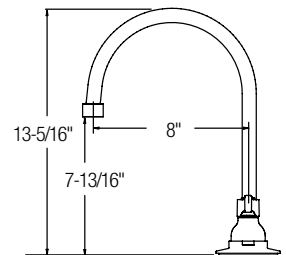

Gooseneck Spout

LK801GN08L2

$253.00