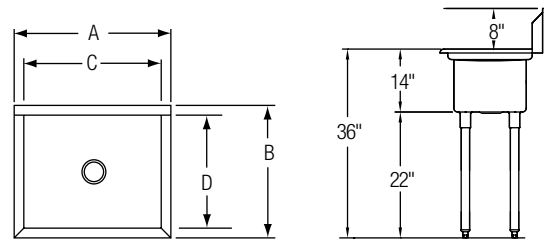

No Drainboard

Model	List Price	DIM. IN INCHES			
		A	B	C	D
WNSF81242	\$2,769.00	27	27½	24	24
WNSF81302	\$2,962.00	33	27½	30	24
WNSF81362	\$3,191.00	39	27½	36	24

WNSF81242

Optional Accessories

Detachable Drainboard
SSD24 \$928.00