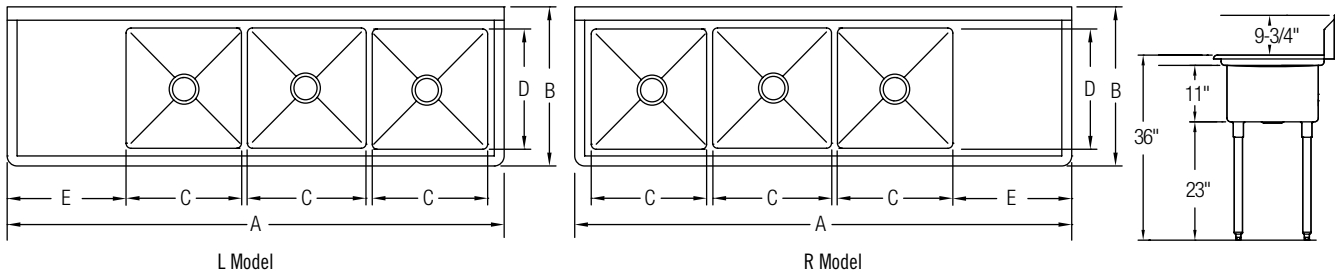

11" Super Economy Scullery Sinks, Triple Compartment

Left or Right Drainboard

Optional Accessories See Pg. 393

Model	List Price	DIM. IN INCHES				
		A	B	C	D	E
SE3C18X18-L-18X	$1,320.00	74½	23¾	18	18	18
SE3C18X18-R-18X	$1,320.00	74½	23¾	18	18	18