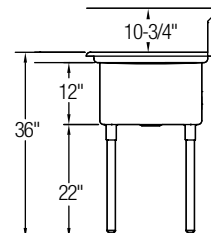

12" Standard Series Scullery Sinks, Double Compartment, (cont.)

Left and Right Drainboards

Model	List Price	DIM. IN INCHES				
		A	B	C	D	E
2C18X18-2-18X	$1,545.00	74	23¾	18	18	18
2C18X18-2-24X	$1,668.00	86	23¾	18	18	24
2C18X24-2-18X	$1,751.00	74	29¾	18	24	18
2C18X24-2-24X	$1,810.00	86	29¾	18	24	24
2C24X24-2-24X	$2,051.00	98	29¾	24	24	24

Optional Accessories See Pg. 393

12" Standard Series Scullery Sinks, Triple Compartment

No Drainboard

Model	List Price	DIM. IN INCHES			
		A	B	C	D
3C18X18-0X	$1,642.00	63	23¾	18	18
3C18X24-0X	$1,865.00	63	29¾	18	24
*3C24X24-0X	$2,133.00	81	29¾	24	24

Optional Accessories See Pg. 393

Left or Right Drainboard

Model	List Price	DIM. IN INCHES				
		A	B	C	D	E
3C18X18-L-18X	$1,828.00	78½	23¾	18	18	18
3C18X24-L-18X	$2,075.00	78½	29¾	18	24	18
3C18X24-L-24X	$2,096.00	84½	29¾	18	24	24
*3C24X24-L-24X	$2,406.00	102½	29¾	24	24	24
3C18X18-R-18X	$1,828.00	78½	23¾	18	18	18
3C18X24-R-18X	$2,075.00	78½	29¾	18	24	18
3C18X24-R-24X	$2,096.00	84½	29¾	18	24	24
*3C24X24-R-24X	$2,406.00	102½	29¾	24	24	24

Optional Accessories See Pg. 393