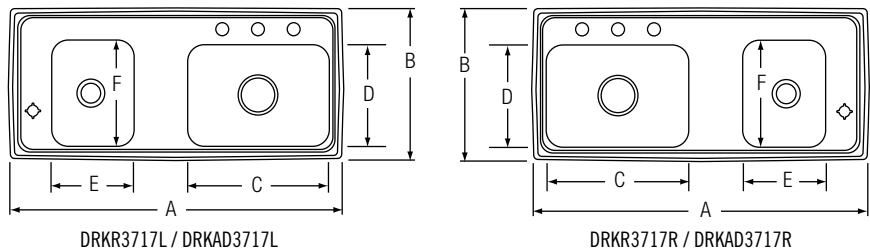

Bowl Depth: DRKR3717L(R) large 7⅞"; small 3⅝"
DRKAD3717L(R) large 5½", 6", 6½"; small 3⅝"