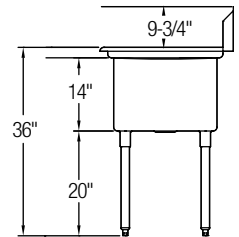

S3C18X18-2-18X