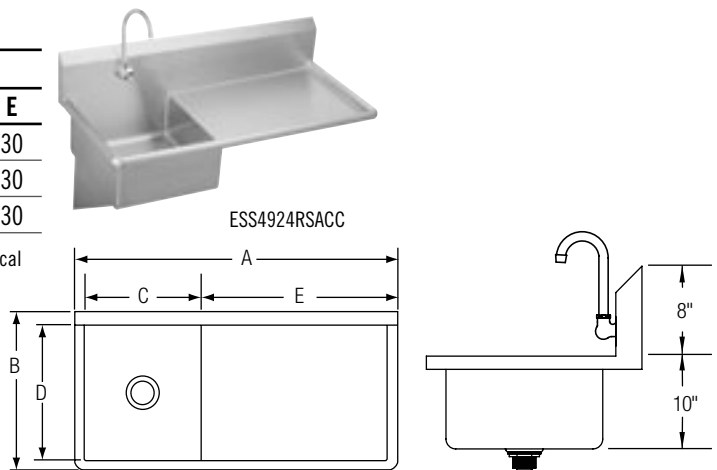

Sensor Faucet Packages

Model	List Price	DIM. IN INCHES				
		A	B	C	D	E
ESS4924RSACC	$5,158.00	49½	24	18	20½	30
ESS4924RSACMC	$5,277.00	49½	24	18	20½	30
ESS4924RSACTMC	$5,432.00	49½	24	18	20½	30

Includes LKB722C sensor faucet, AC/battery power; also available with a mechanical (MC) or thermostatic (TMC) mixing valve

Foot Control Package

Model	List Price	DIM. IN INCHES				
		A	B	C	D	E
ESS4924RFC	$5,536.00	49½	24	18	20½	30

Includes LK398C foot control and LK395A spout