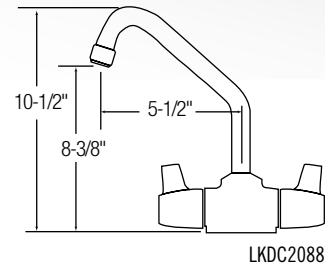

COMMERCIAL FAUCETS — CLASSROOM

Single Hole, Deck Mount, with Dual Handles

- High spout design
- Die-cast metal wing handles
- Heavy chrome plate tubular brass spout
- Removable cartridge
- Cast brass body
- 3/8" O.D. copper tubing
- NSF/ANSI 61 Certified

LKDC2088
LKDC2223

$454.00*
$505.00*