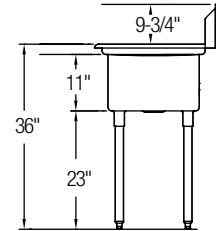

ELKAY FOODSERVICE SCULLERY SINKS

11" Super Economy Scullery Sinks, Single Compartment

Left and Right Drainboards

Model	List Price	DIM. IN INCHES				
		A	B	C	D	E
SE1C18X18-2-18X	$997.00	54	23¾	18	18	18

Optional Accessories See Pg. 393

11" Super Economy Scullery Sinks, Double Compartment

Left or Right Drainboard

Model	List Price	DIM. IN INCHES				
		A	B	C	D	E
SE2C18X18-L-18X	$1,144.00	56½	23¾	18	18	18
SE2C18X18-R-18X	$1,144.00	56½	23¾	18	18	18

Optional Accessories See Pg. 393

Left and Right Drainboards

Model	List Price	DIM. IN INCHES				
		A	B	C	D	E
SE2C18X18-2-18X	$1,159.00	72	23¾	18	18	18

Optional Accessories See Pg. 393