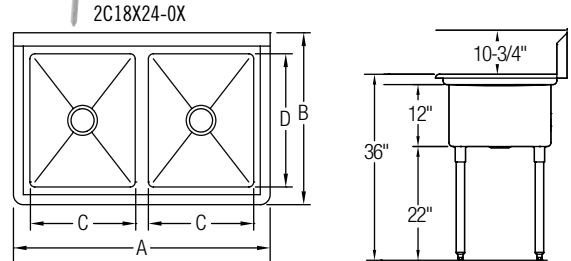

ELKAY FOODSERVICE SCULLERY SINKS

12" Standard Series Scullery Sinks, Single Compartment

Left and Right Drainboards

Model	List Price	DIM. IN INCHES				
		A	B	C	D	E
1C18X18-2-18X	$1,110.00	54	23³/₄	18	18	18
1C18X24-2-18X	$1,267.00	54	29³/₄	18	24	18
1C18X24-2-24X	$1,299.00	66	29³/₄	18	24	24
1C24X24-2-24X	$1,521.00	72	29³/₄	24	24	24

Optional Accessories See Pg. 393

12" Standard Series Scullery Sinks, Double Compartment

No Drainboard

Model	List Price	DIM. IN INCHES			
		A	B	C	D
2C18X18-0X	$1,189.00	43	23³/₄	18	18
2C18X24-0X	$1,340.00	43	29³/₄	18	24
2C24X24-0X	$1,591.00	55	29³/₄	24	24

Optional Accessories See Pg. 393

Left or Right Drainboard

Model	List Price	DIM. IN INCHES				
		A	B	C	D	E
2C18X18-L-18X	$1,360.00	58¹/₂	23³/₄	18	18	18
2C18X18-L-24X	$1,422.00	64¹/₂	23³/₄	18	18	24
2C18X24-L-18X	$1,554.00	58¹/₂	29³/₄	18	24	18
2C18X24-L-24X	$1,630.00	64¹/₂	29³/₄	18	24	24
2C24X24-L-24X	$1,781.00	76¹/₂	29³/₄	24	24	24

2C18X18-R-18X	$1,360.00	58¹/₂	23³/₄	18	18	18
2C18X18-R-24X	$1,422.00	64¹/₂	23³/₄	18	18	24
2C18X24-R-18X	$1,554.00	58¹/₂	29³/₄	18	24	18
2C18X24-R-24X	$1,630.00	64¹/₂	29³/₄	18	24	24
2C24X24-R-24X	$1,781.00	76¹/₂	29³/₄	24	24	24

Optional Accessories See Pg. 393