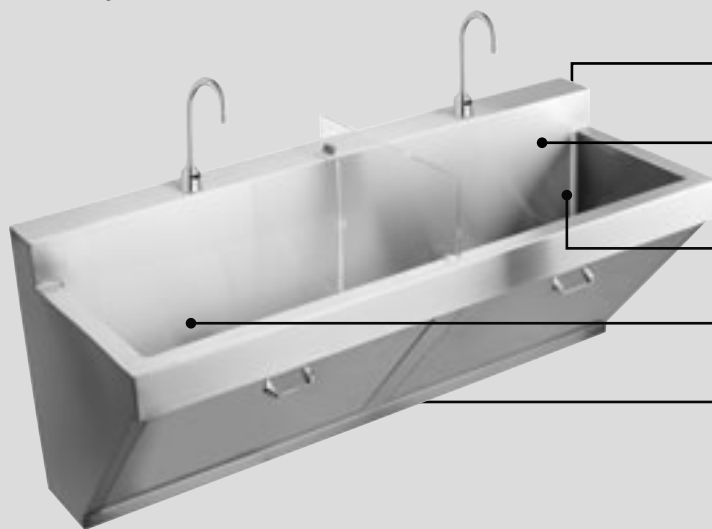

The Elkay Difference

Furnished with wall hanger and support brackets for easier installation

Uniform satin finish on exposed surfaces enhances the sinks appearance, provides superior cleanability and makes sanitation easy

Coved corners provide a stylish look and are more hygienic

High quality, type 304 stainless steel won't crack, chip or peel, and ensures long-lasting durability

Sound deadening for quiet operation

Note: Most Elkay commercial stainless steel sinks include the above features and benefits (see specific descriptions to each sink family throughout this catalog). **All sink models can also be ordered with an Elkay faucet.**

This symbol means model is ADA compliant when properly installed. See specification sheet for details.