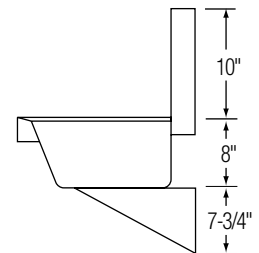

60" AND 72" THREE STATION WASH SINKS

Wristblade Faucet Packages

Model	List Price	DIM. IN INCHES			
		A	B	C	D
EWMA6020C	$4,555.00	60	20	57	16½
EWMA7220C	$4,870.00	72	20	69	16½

Includes (3) LK940GN05T4H faucets

Sensor Faucet Packages

Model	List Price	DIM. IN INCHES			
		A	B	C	D
EWMA6020SACC	$6,182.00	60	20	57	16½
EWMA6020SACMC	$6,538.00	60	20	57	16½
EWMA6020SACTMC	$7,006.00	60	20	57	16½
EWMA7220SACC	$6,497.00	72	20	69	16½
EWMA7220SACMC	$6,854.00	72	20	69	16½
EWMA7220SACTMC	$7,321.00	72	20	69	16½

Includes (3) LKB722C sensor faucets, AC/battery power; also available with mechanical (MC) or thermostatic (TMC) mixing valves

Sink Only

Model	List Price	DIM. IN INCHES			
		A	B	C	D
EWMA60203	$3,745.00	60	20	57	16½
EWMA60206	$3,745.00	60	20	57	16½
EWMA72203	$4,060.00	72	20	69	16½
EWMA72206	$4,060.00	72	20	69	16½