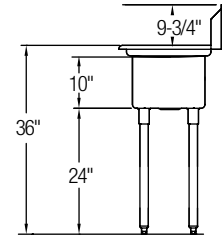

ELKAY FOODSERVICE SCULLERY SINKS

Deli Series Scullery Sinks, Triple Compartment

Left and Right Drainboards

Optional Accessories See Pg. 393

Model	List Price	DIM. IN INCHES				
		A	B	C	D	E
3C10X14-2-12X	$1,375.00	58	19$\frac{3}{4}$	10	14	12
3C10X14-2-16X	$1,453.00	66	19$\frac{3}{4}$	10	14	16
3C12X16-2-12X	$1,548.00	64	21$\frac{3}{4}$	12	16	12
3C12X16-2-16X	$1,643.00	72	21$\frac{3}{4}$	12	16	16