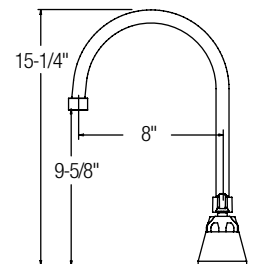

LK810GN08L2