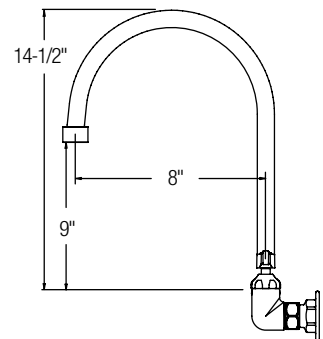

LK940GN08L2H