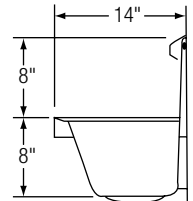

With Exposed Flush Pipe

Model	List Price	DIM. IN INCHES	
		A	B
EU4814C	\$3,609.00	48	14
EU6014C	\$3,867.00	60	14

With Integral Hood

Model	List Price	DIM. IN INCHES	
		A	B
EUH4814C	\$4,043.00	48	14
EUH6014C	\$4,312.00	60	14