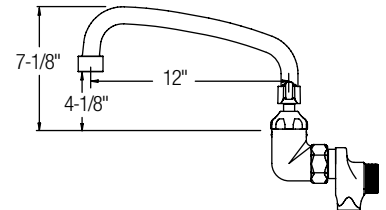

LK940AT08L2H

LK940AT08L2H
LK940AT10L2H

LK940AT10T4S

LK940AT12L2S

LK940AT12T6H

Double Swing Spout

LK940DS20L2H	\$288.00
LK940DS20L2S	\$299.00
LK940DS20T4H	\$305.00
LK940DS20T4S	\$315.00
LK940DS20T6H	\$314.00
LK940DS20T6S	\$324.00