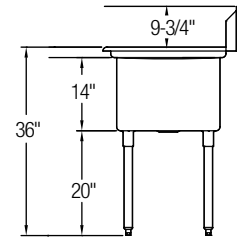

14" Super Economy Scullery Sinks, Single Compartment (cont.)

Left and Right Drainboards

Optional Accessories See Pg. 393

Model	List Price	DIM. IN INCHES				
		A	B	C	D	E
S1C18X18-2-18X	$1,095.00	54	23¾	18	18	18

S1C18X18-2-18X

14" Super Economy Scullery Sinks, Double Compartment

Left or Right Drainboard

Optional Accessories See Pg. 393

Model	List Price	DIM. IN INCHES				
		A	B	C	D	E
S2C18X18-L-18X	$1,293.00	56½	23¾	18	18	18
S2C18X18-R-18X	$1,293.00	56½	23¾	18	18	18

Left and Right Drainboards

Optional Accessories See Pg. 393

Model	List Price	DIM. IN INCHES				
		A	B	C	D	E
S2C18X18-2-18X	$1,337.00	72	23¾	18	18	18