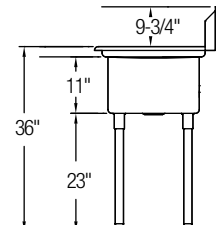

ELKAY FOODSERVICE SCULLERY SINKS

11" Super Economy Scullery Sinks, Single Compartment

Left and Right Drainboards

Model	List Price	DIM. IN INCHES				
		A	B	C	D	E
SE1C18X18-2-18X	$997.00	54	23¾	18	18	18

Optional Accessories See Pg. 393

11" Super Economy Scullery Sinks, Double Compartment

Left or Right Drainboard

Model	List Price	DIM. IN INCHES				
		A	B	C	D	E
SE2C18X18-L-18X	$1,144.00	56½	23¾	18	18	18
SE2C18X18-R-18X	$1,144.00	56½	23¾	18	18	18

Optional Accessories See Pg. 393

Left and Right Drainboards

Model	List Price	DIM. IN INCHES				
		A	B	C	D	E
SE2C18X18-2-18X	$1,159.00	72	23¾	18	18	18

Optional Accessories See Pg. 393