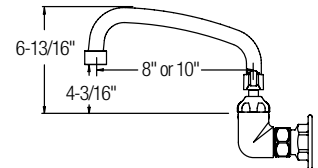

Arc Tube Spout

LK940AT08L2H	$261.00