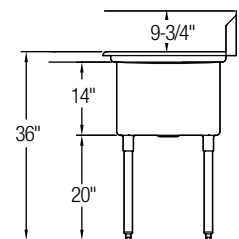

S2C18X18-L-18X

L Model

R Model

Left and Right Drainboards

Optional Accessories See Pg. 393

Model	List Price	DIM. IN INCHES				
		A	B	C	D	E
S2C18X18-2-18X	\$1,337.00	72	23¾	18	18	18

S2C18X18-2-18X

ELKAY FOODSERVICE SCULLERY SINKS