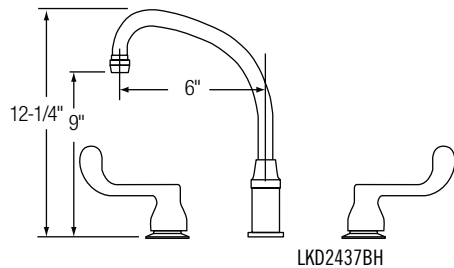

Hi-Arc® Spout

LKDA2437 $365.00*
LKD2437BH $514.00*
LKDA2438 $445.00*
LKD2438BH $585.00*
LKD2448BH $440.00*
LKDA2447 $230.00*
LKD2447BH $363.00*

LKD2437BH