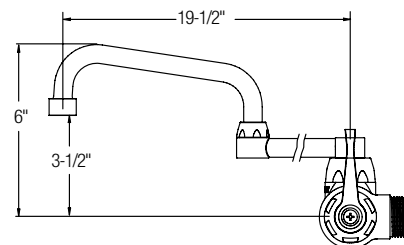

LK945AT08L2T

LK945AT10T6T

LK945AT08L2T
LK945AT10L2T

LK945AT12L2T

Double Swing Spout

LK945DS20L2T	\$310.00
LK945DS20T4T	\$327.00
LK945DS20T6T	\$336.00

LK945DS20T4T

LK945DS20L2T