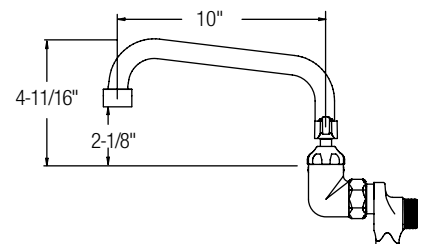

Tube Spout

LK940TS08L2H

$265.00

LK940TS08L2H