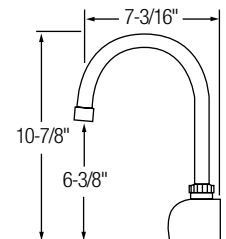

Wall Mount

LKB722C

$761.00