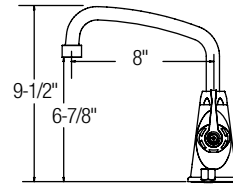

LK500AT08L2