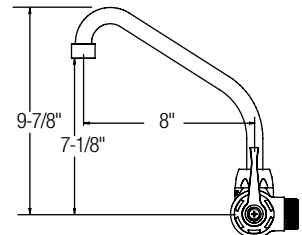

LK945GN08L2T

LK945GN04L2T

LK945GN05L2T

LK945GN08L2T

Hi Arc Spout

LK945HA08L2T	\$289.00
LK945HA08T4T	\$307.00
LK945HA08T6T	\$315.00
LK945HA10L2T	\$293.00
LK945HA10T4T	\$310.00
LK945HA10T6T	\$318.00

LK945HA08T4T