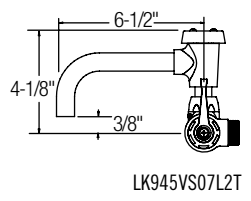

Vented Spout

LK945VS07L2T $332.00
LK945VS07T4T $345.00
LK945VS07T6T $355.00