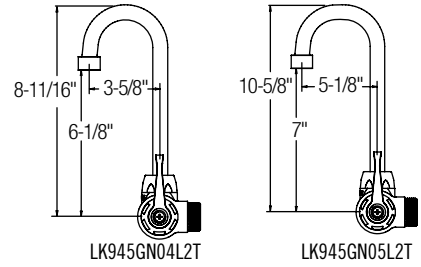

COMMERCIAL FAUCETS — FOODSERVICE

Gooseneck Spout

LK945GN04L2T	$272.00
LK945GN04T4T	$288.00
LK945GN04T6T	$297.00
LK945GN05L2T	$272.00
LK945GN05T4T	$288.00
LK945GN05T6T	$297.00
LK945GN08L2T	$276.00
LK945GN08T4T	$293.00
LK945GN08T6T	$302.00

Hi Arc Spout

LK945HA08L2T	$289.00
LK945HA08T4T	$307.00
LK945HA08T6T	$315.00
LK945HA10L2T	$293.00
LK945HA10T4T	$310.00
LK945HA10T6T	$318.00

Tube Spout

LK945TS08L2T	$287.00
LK945TS08T4T	$303.00
LK945TS08T6T	$311.00

8" CENTERSET

FOODSERVICE

FAUCETS

COMMERCIAL