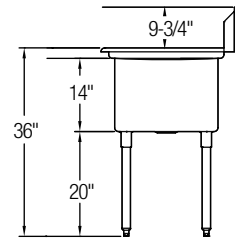

14-2C16X20-R-18X