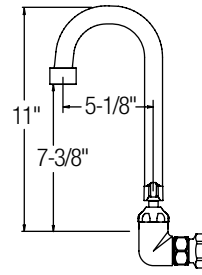

LK940GN05L2H