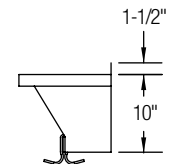

Model	List Price	DIM. IN INCHES	
		A	B
SINGLE LINE			
SLW-48X	\$267.00	48	6
SLW-60X	\$295.00	60	6
SLW-72X	\$379.00	72	6

DOUBLE LINE			
DLW-48X	\$742.00	48	6
DLW-60X	\$799.00	60	6
DLW-72X	\$1,083.00	72	6