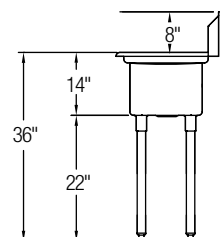

COMMERCIAL SINKS — FOODSERVICE

Weldbilt® Scullery Sinks, Single Compartment

- Superior quality 14 gauge, type 304 stainless steel
- Designed to withstand the heavy duty requirements of hotel, restaurant, cafeteria and other commercial kitchens
- Sink compartments are welded ¼" radius coved corner construction, ground smooth for easy cleaning
- Channel rim design with 2" apron, slanting sanitary turnunder and inward sloping rim to minimize spillage
- 8" high, full length sloped backsplash resists grime and is 2" thick to allow for plumbing

- Sink polished to a uniform lustrous satin finish
- Drainboard and sink compartments pitched to drain
- 3½" drain opening centered in each compartment
- Stainless steel tubular legs, 1⅝" O.D. with up to 1" adjustable bullet shaped stainless steel feet
- Carries NSF International certification

No Drainboard

Model	List Price	DIM. IN INCHES			
		A	B	C	D
WNSF81242	$2,769.00	27	27½	24	24
WNSF81302	$2,962.00	33	27½	30	24
WNSF81362	$3,191.00	39	27½	36	24

Optional Accessories

Detachable Drainboard
SSD24 $928.00

Left or Right Drainboard

Model	List Price	DIM. IN INCHES				
		A	B	C	D	E
WNSF8124L2	$3,907.00	49½	27½	24	24	24
WNSF8130L2	$3,994.00	55½	27½	30	24	24
WNSF8136L2	$4,226.00	61½	27½	36	24	24
WNSF8124R2	$3,907.00	49½	27½	24	24	24
WNSF8130R2	$3,994.00	55½	27½	30	24	24
WNSF8136R2	$4,226.00	61½	27½	36	24	24

Optional Accessories

Detachable Drainboard
SSD24 $928.00