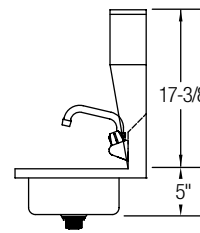

EHS-18-TDX