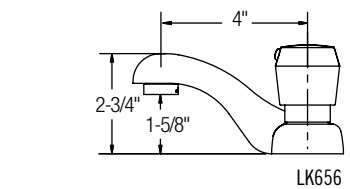

Metered, Deck Mount

- Self-closing metering ceramic cartridge
- Polished chrome finish
- Solid brass construction
- Vandal-resistant aerator with key
- 2.2 GPM / 8.3L / min at 60 P.S.I.G
- 0.25 Gal / cycle max.
- NSF/ANSI 61 Certified

Cast Fixed Spout

LK651	$385.00
LK652	$287.00
LK654	$185.00
LK656	$285.00

LK654