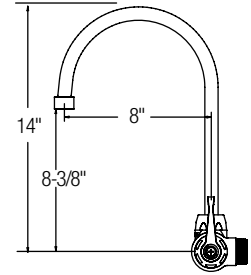

LK945GN04L2T

LK945GN05L2T

LK945GN08L2T

Hi Arc Spout

LK945HA08L2T	$289.00
LK945HA08T4T	$307.00
LK945HA08T6T	$315.00
LK945HA10L2T	$293.00
LK945HA10T4T	$310.00
LK945HA10T6T	$318.00