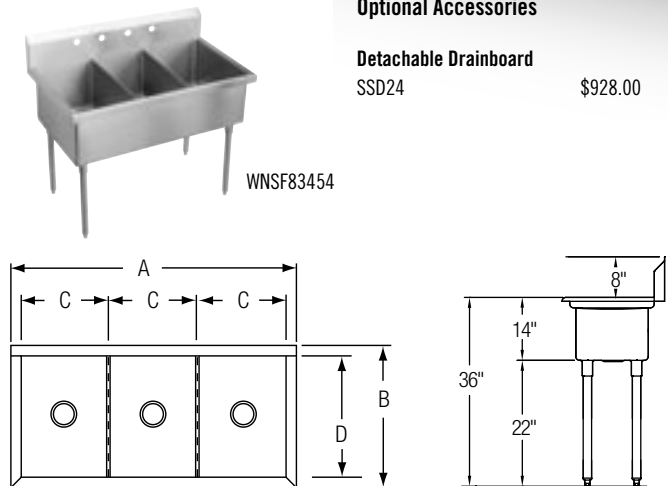

Optional Accessories

Detachable Drainboard
SSD24 $928.00