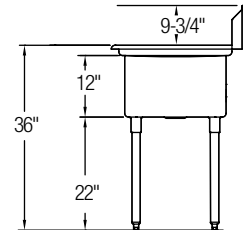

Economy Series Scullery Sinks, Single Compartment

- 18 gauge 300 series stainless steel
- Welded construction for consistent metal gauge thickness throughout
- 12" deep tubs with 3/4" covered radius
- 2" divider between each tub
- All drainboards are die stamped for positive drainage
- 9" backsplash with tile ledge for easy installation
- 1 1/2" edge rim design
- 3 1/2" drain with basket strainers included
- 1 5/8" galvanized legs with 1" adjustable feet
- Carries NSF certification for food service application

Sink Options

CS-13	Breaker holes (set of 2)	$30.00
CS-15	Disposer ring weld	$264.00
CS-17-57	Disposer control bracket, 5" x 7"	$121.00
CS-17-1117	Disposer control bracket, 11" x 17"	$165.00
CS-21	Legs, 20" high, 300 series S/S (set of 4)	$262.00
CS-34	H-frame double leg, 1-5/8", 16 ga. galvanized, with adj. high-impact plastic foot	$178.00
CS-35	H-frame double leg, 1 1/2", 16 ga. 304 S/S, with adj. S/S foot	$231.00
CS-40	Flanged foot, adj., S/S (ea)	$27.00
CS-60	Punch for splash mount faucet (set)	$30.00
CS-59	Faucet hole modification (fill holes, polish & punch new holes)	$232.00

No Drainboard

Model	List Price	DIM. IN INCHES			
		A	B	C	D
E1C16X20-0X	$592.00	21	25 3/4	16	20
E1C20X20-0X	$657.00	25	25 3/4	20	20
E1C24X24-0X	$706.00	29	29 3/4	24	24

E1C16X20-0X

Optional Accessories See Pg. 393

Left or Right Drainboard

Model	List Price	DIM. IN INCHES				
		A	B	C	D	E
E1C16X20-L-18X	$729.00	36 1/2	25 3/4	16	20	18
E1C20X20-L-20X	$801.00	42 1/2	25 3/4	20	20	20
E1C24X24-L-24X	$942.00	50 1/2	29 3/4	24	24	24
E1C16X20-R-18X	$729.00	36 1/2	25 3/4	16	20	18
E1C20X20-R-20X	$801.00	42 1/2	25 3/4	20	20	20
E1C24X24-R-24X	$942.00	50 1/2	29 3/4	24	24	24

Optional Accessories See Pg. 393