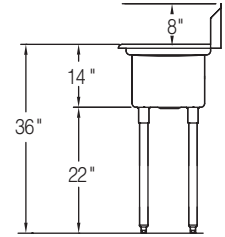

Weldbilt® Scullery Sinks, Double Compartment

No Drainboard

Model	List Price	DIM. IN INCHES			
		A	B	C	D
WNSF82302	$4,022.00	33	27½	15	24
WNSF82362	$4,246.00	39	27½	18	24
WNSF82422	$4,485.00	45	27½	21	24
WNSF82482	$4,698.00	51	27½	24	24
WNSF82542	$5,017.00	57	27½	27	24
WNSF82602	$5,300.00	63	27½	30	24