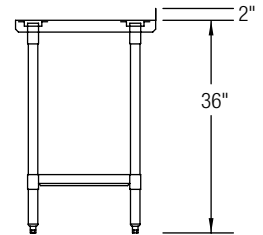

TABLES

ELKAY FOODSERVICE

COMMERCIAL