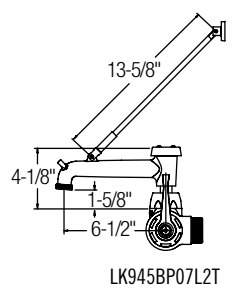

Bucket Hook Spout

LK945BP03L2T $349.00
LK945BP07L2T $371.00