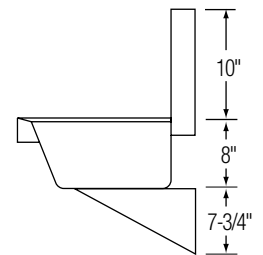

COMMERCIAL SINKS — SCRUB & HAND WASH

96" FOUR STATION WASH SINKS

Wristblade Faucet Packages

Model	List Price	DIM. IN INCHES			
		A	B	C	D
EWMA9620C	$5,836.00	96	20	93	16½

Includes (4) LK940GN05T4H faucets

Sensor Faucet Packages

Model	List Price	DIM. IN INCHES			
		A	B	C	D
EWMA9620SACC	$7,964.00	96	20	93	16½
EWMA9620SACMC	$8,438.00	96	20	93	16½
EWMA9620SACTMC	$9,061.00	96	20	93	16½

Includes (4) LKB722C sensor faucets, AC/battery power; also available with mechanical (MC) or thermostatic (TMC) mixing valves

Sink Only

Model	List Price	DIM. IN INCHES			
		A	B	C	D
EWMA96204	$4,783.00	96	20	93	16½
EWMA96208	$4,783.00	96	20	93	16½