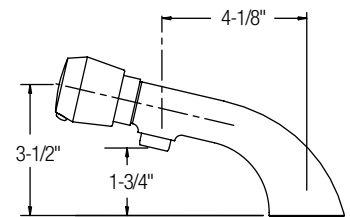

Metered, Deck Mount

- Self-closing metering ceramic cartridge
- Polished chrome finish
- Solid brass construction
- Vandal-resistant aerator with key
- 2.2 GPM / 8.3L / min at 60 P.S.I.G
- 0.25 Gal / cycle max.
- NSF/ANSI 61 Certified

Cast Fixed Spout

LK651	$385.00
LK652	$287.00
LK654	$185.00
LK656	$285.00

LK652