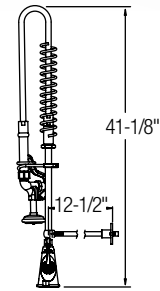

COMMERCIAL FAUCETS — FOODSERVICE

SINGLE HOLE / 8" CENTERSET

Pre-Rinse

- 2" lever handles
- Self closing valve
- Quarter turn ceramic disc cartridge
- Solid brass construction
- 3.2 GPM spray head; 1.2 GPM spray head on low flow models
- 44" flexible stainless steel hose; 60" hose on LK960 models
- Insulated handle
- Chrome finish
- Spouts come with 2.2 GPM vandal-resistant aerator standard with 1.5 and .5 GPM insert included

Single Hole, Concealed Deck

LK543C	$483.00
LK543AF08C	$585.00
LK543AF10C	$604.00

LOW FLOW MODELS (1.2 GPM)

LK543LC	$483.00
LK543AF08LC	$585.00
LK543AF10LC	$604.00

LK543C

FOODSERVICE

8" Centerset, Exposed Deck

LK843C	$544.00
LK843AF08C	$646.00
LK843AF10C	$664.00

LOW FLOW MODELS (1.2 GPM)

LK843LC	$544.00
LK843AF08LC	$646.00
LK843AF10LC	$664.00

FAUCETS

8" Centerset, Wall Mount

LK943C	$522.00
LK943AF08C	$659.00
LK943AF10C	$678.00
LK960AF08C	$746.00
LK960AF10C	$764.00

LOW FLOW MODELS (1.2 GPM)

LK943LC	$522.00
LK943AF08LC	$659.00
LK943AF10LC	$678.00
LK960AF08LC	$746.00
LK960AF10LC	$764.00

COMMERCIAL