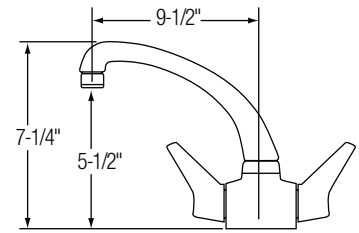

Twin Handle, Bar/Hospitality (cont.)

Cast Spout

LKD2230

\$691.00*

Gooseneck Spout

LKD20888 

\$543.00*

LKD208813 