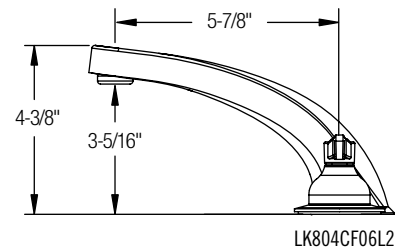

Cast Fixed Spout

LK804CF06L2	$307.00
LK804CF06T4	$336.00
LK804CF06T6	$343.00
LK804F	$327.00