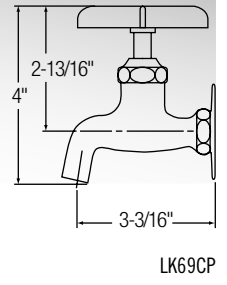

Single Hole, Wall Mount

- Cross arm handle
- Chrome plated brass
- 1/2" IPS female inlets
- Sold as a pair (C) or individually (CH or CP)
- NSF/ANSI 61 Certified