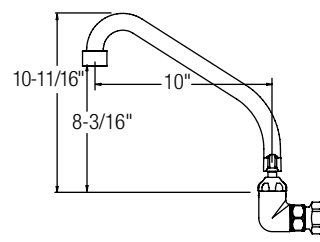

LK940HA10L2H