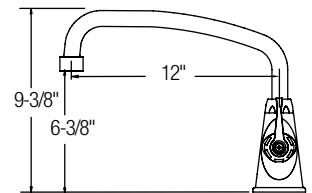

LK535AT12L2

FAUCETS

Gooseneck Spout

LK535GN04L2	$169.00
LK535GN04T4	$184.00
LK535GN04T6	$195.00
LK535GN05L2	$171.00
LK535GN05T4	$186.00
LK535GN05T6	$196.00
LK535GN08L2	$173.00
LK535GN08T4	$191.00
LK535GN08T6	$199.00