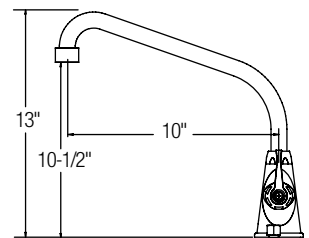

LK500HA10L2