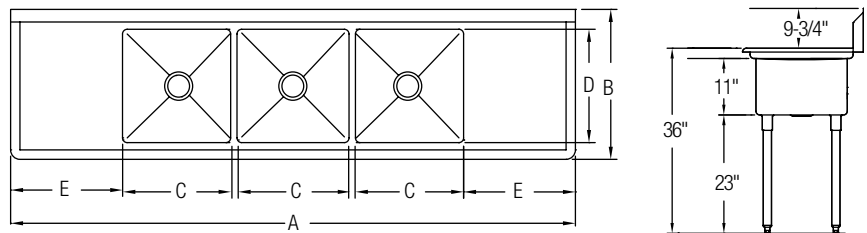

Optional Accessories See Pg. 393

Model	List Price	DIM. IN INCHES				
		A	B	C	D	E
SE3C18X18-2-18X	\$1,245.00	90	23¾	18	18	18
*SE3C24X24-2-24X	\$1,970.00	120	29¾	24	24	24

ELKAY FOODSERVICE SCULLERY SINKS

UTILITY