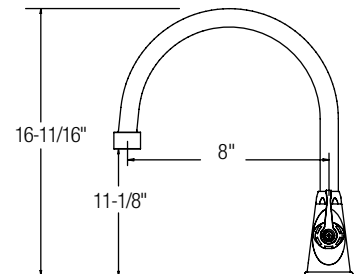

LK535GN08L2

COMMERCIAL