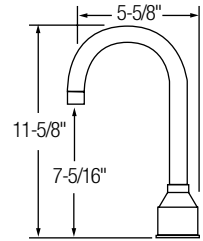

ELKAY FOODSERVICE — FAUCETS

Electronic, Deck and Wall Mount

- Dual power AC and battery
- Adjustable sensor range
- Gooseneck spout
- 2.0 GPM laminar flow aerator
- Chrome plated finish
- Solid brass construction
- Vandal-resistant and water-resistant sensor control module
- Adjustable shut-off delay
- Adjustable time-out feature
- NSF/ANSI 61 Certified

Deck Mount

LKB721C

$745.00

LK723
Mixing Valve
See page 416