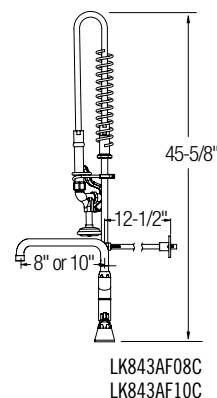

8" Centerset, Exposed Deck

LK843C	$544.00
LK843AF08C	$646.00
LK843AF10C	$664.00
LOW FLOW MODELS (1.2 GPM)	
LK843LC	$544.00
LK843AF08LC	$646.00
LK843AF10LC	$664.00