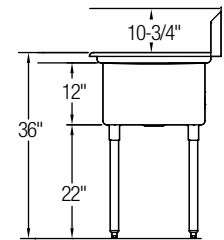

ELKAY FOODSERVICE SCULLERY SINKS

12" Standard Series Scullery Sinks, Triple Compartment

Left and Right Drainboards

Optional Accessories See Pg. 393

Model	List Price	DIM. IN INCHES				
		A	B	C	D	E
3C16X20-2-18X	$2,011.00	88	25¾	16	20	18
3C18X18-2-18X	$2,028.00	94	23¾	18	18	18
3C18X18-2-24X	$2,038.00	106	23¾	18	18	24
3C18X24-2-18X	$2,197.00	94	29¾	18	24	18
3C18X24-2-24X	$2,332.00	106	29¾	18	24	24
3C20X28-2-20X	$2,670.00	104	33¾	20	28	20
3C20X28-2-24X	$2,779.00	112	33¾	20	28	24
*3C24X24-2-24X	$2,701.00	124	29¾	24	24	24