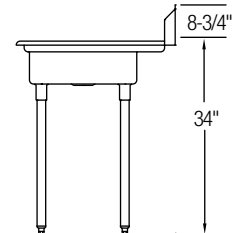

UDT-50-RX

Optional Accessories See Pg. 393

COMMERCIAL