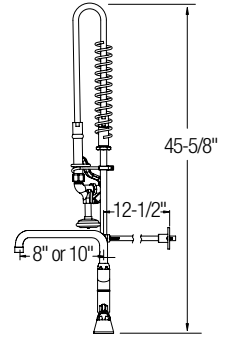

8" Centerset, Exposed Deck

LK843C	\$544.00
LK843AF08C	\$646.00
LK843AF10C	\$664.00

LOW FLOW MODELS (1.2 GPM)

LK843LC	\$544.00
LK843AF08LC	\$646.00
LK843AF10LC	\$664.00

LK843C

LK843AF10C

LK843C

LK843AF08C
LK843AF10C