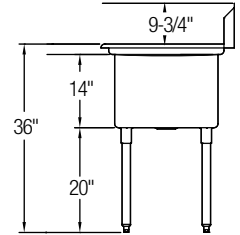

Model	List Price	DIM. IN INCHES				
		A	B	C	D	E
14-1C16X20-2-18X	\$1,233.00	52	25¾	16	20	18

Optional Accessories See Pg. 393

14" Standard Series Scullery Sinks, Double Compartment

No Drainboard

Model	List Price	DIM. IN INCHES			
		A	B	C	D
14-2C16X20-0X	\$1,358.00	39	25¾	16	20
14-2C18X24-0X	\$1,533.00	43	29¾	18	24