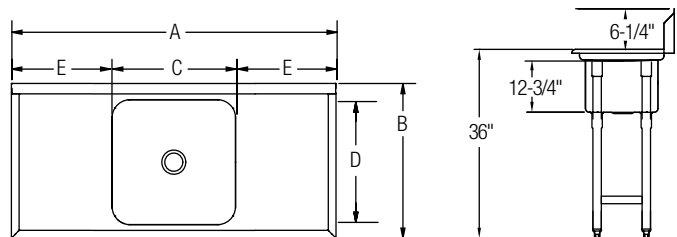

Rigidbilt® Scullery Sinks, Single Compartment

NSF

- 16 gauge, type 304 stainless steel
- Large die-drawn sink compartments pitched to drain
- Seamless drawn 3½" radius coved corners
- Exposed surfaces blended into a lustrous satin finish
- Steel channel reinforced drainboards have a conical shaped pitch for drainage
- Optional undercoating provides a sound and condensation barrier
- 8" high, full length backsplash with 45° slope top to resist dirt and grime
- 2" thick backsplash to allow for plumbing
- Channel rim design with 1" apron, has inward sloping rim to minimize spillage
- 3½" drain opening centered in each compartment
- Stainless steel tubular legs with cross-brace supports, 1⅝" O.D. with up to 1" adjustable bullet shaped stainless steel feet
- Carries NSF International certification

No Drainboard

Model	List Price	DIM. IN INCHES			
		A	B	C	D
RNSF81182	$2,247.00	27	29¾	18	26¼
RNSF81242	$2,421.00	33	29¾	24	26¼

Left or Right Drainboard

Model	List Price	DIM. IN INCHES				
		A	B	C	D	E
RNSF8118LR2	$3,147.00	57	29¾	18	26¼	19½
RNSF8124LR2	$3,692.00	63	29¾	24	26¼	19½