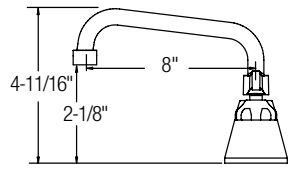

LK406TS08L2