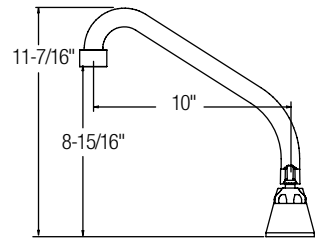

LK810HA08T4

LK810HA08L2

LK810HA10L2

Tube Spout

LK810TS08L2	\$234.00
LK810TS08T4	\$251.00
LK810TS08T6	\$259.00

LK810TS08L2

LK810TS08L2

8" CENTERSET