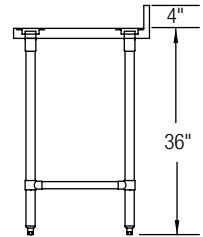

Optional Accessories

Drawers

CT-11-1520P	\$291.00
CT-11-1520S	\$346.00
CT-11-1520E	\$250.00
CT-11-2020P	\$389.00
CT-11-2020S	\$434.00

Casters

CT-19-4	\$122.00
CT-19-6	\$178.00
CT-74	\$173.00
CT-75	\$231.00