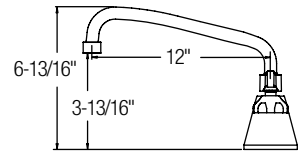

LK406AT12L2

Gooseneck Spout

LK406GN04L2	$199.00
LK406GN04T4	$216.00
LK406GN04T6	$226.00
LK406GN05L2	$199.00
LK406GN05T4	$216.00
LK406GN05T6	$226.00
LK406GN08L2	$205.00
LK406GN08T4	$221.00
LK406GN08T6	$231.00