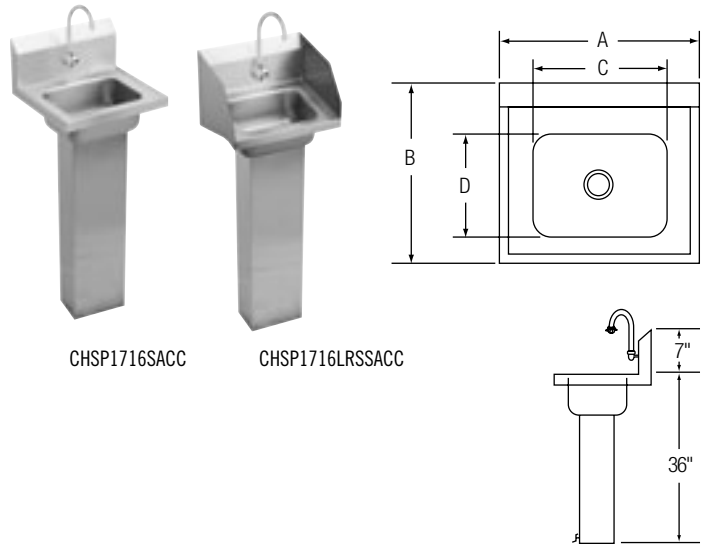

CHSP1716SACC

CHSP1716LRSSACC

SINKS

COMMERCIAL