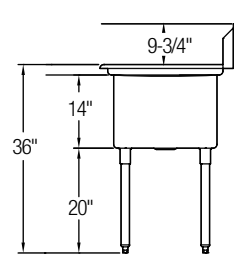

14-1C16X20-R-18X