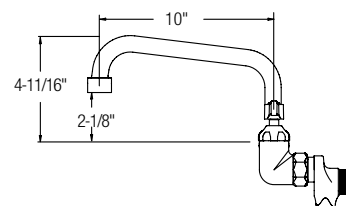

LK940HA08L2H

LK940HA08L2H

LK940HA10T6S

LK940HA10L2H

Tube Spout 

LK940TS08L2H	\$265.00
LK940TS08L2S	\$275.00
LK940TS08T4H	\$281.00
LK940TS08T4S	\$291.00
LK940TS08T6H	\$289.00
LK940TS08T6S	\$300.00

LK940TS08T4H