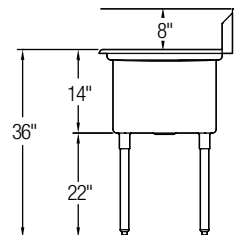

Sturdibilt® Scullery Sinks, Single Compartment, (cont.)

Left and Right Drainboard

Model	List Price	DIM. IN INCHES				
		A	B	C	D	E
SS8124LR2	$4,457.00	72	27½	24	24	24
SS8130LR2	$4,550.00	78	27½	30	24	24
SS8136LR2	$4,766.00	84	27½	36	24	24

Sturdibilt® Scullery Sinks, Double Compartment

No Drainboard

Model	List Price	DIM. IN INCHES			
		A	B	C	D
SS82302	$3,258.00	33	27½	15	24
SS82362	$3,472.00	39	27½	18	24
SS82422	$3,687.00	45	27½	21	24
SS82482	$3,919.00	51	27½	24	24
SS82542	$4,200.00	57	27½	27	24
SS82602	$4,464.00	63	27½	30	24

Optional Accessories

Detachable Drainboard
SSD24 $928.00

Left or Right Drainboard

Model	List Price	DIM. IN INCHES				
		A	B	C	D	E
SS8230L2	$4,285.00	55½	27½	15	24	24
SS8236L2	$4,500.00	61½	27½	18	24	24
SS8248L2	$4,928.00	73½	27½	24	24	24
SS8254L2	$5,193.00	79½	27½	27	24	24
SS8260L2	$5,458.00	85½	27½	30	24	24
SS8230R2	$4,285.00	55½	27½	15	24	24
SS8236R2	$4,500.00	61½	27½	18	24	24
SS8248R2	$4,928.00	73½	27½	24	24	24
SS8254R2	$5,193.00	79½	27½	27	24	24
SS8260R2	$5,458.00	85½	27½	30	24	24

Optional Accessories

Detachable Drainboard
SSD24 $928.00