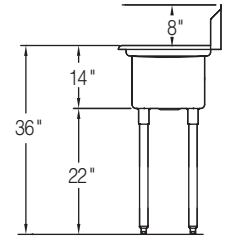

Left and Right Drainboard

Model	List Price	DIM. IN INCHES				
		A	B	C	D	E
WNSF8124LR2	\$4,933.00	72	27½	24	24	24
WNSF8130LR2	\$5,023.00	78	27½	30	24	24
WNSF8136LR2	\$5,264.00	84	27½	36	24	24

Weldbilt® Scullery Sinks, Double Compartment