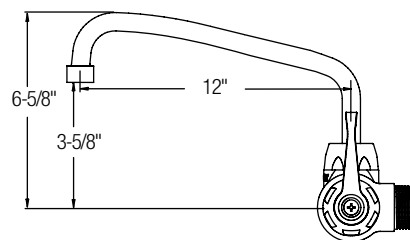

LK945AT08L2T

LK945AT10T6T

LK945AT08L2T
LK945AT10L2T

LK945AT12L2T

Double Swing Spout

LK945DS20L2T	\$310.00
LK945DS20T4T	\$327.00
LK945DS20T6T	\$336.00

LK945DS20T4T

LK945DS20L2T