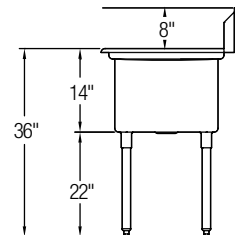

Sturdibilt® Scullery Sinks, Triple Compartment (cont.)

Left or Right Drainboard

Model	List Price	DIM. IN INCHES				
		A	B	C	D	E
SS8345L4	$5,549.00	70½	27½	15	24	24
SS8354L4	$5,920.00	79½	27½	18	24	24
SS8372L4	$6,697.00	97½	27½	24	24	24
SS8345R4	$5,549.00	70½	27½	15	24	24
SS8354R4	$5,920.00	79½	27½	18	24	24
SS8372R4	$6,697.00	97½	27½	24	24	24

Optional Accessories

Detachable Drainboard
SSD24 $928.00

Left and Right Drainboard

Model	List Price	DIM. IN INCHES				
		A	B	C	D	E
SS8345LR4	$6,545.00	93	27½	15	24	24
SS8354LR4	$6,920.00	102	27½	18	24	24
SS8360LR4	$7,182.00	108	27½	20	24	24
SS8372LR4	$7,684.00	120	27½	24	24	24