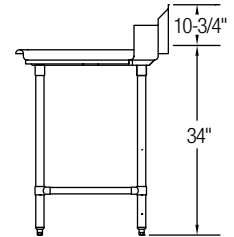

ELKAY FOODSERVICE — DISH TABLES

DISH TABLES

Clean Dish Tables

- 16 gauge 300 series stainless
- Welded construction for consistent metal gauge thickness throughout the bowl
- Sink bowls are 6" deep with 3/4" coved radius (DDT & UDT)
- 10" backsplash (DDT & CDT) and 8" backsplash (UDT) with tile ledge for easy installation
- 1 1/2" edge rim design
- 1 3/8" galvanized legs with 1" adjustable feet
- Carries NSF certification for food service application

Sink Options

DT-17	Disposer ring weld options (ring not included)	$264.00
DT-18-57	Disposer control bracket, 5" x 7"	$121.00
DT-18-1117	Disposer control bracket, 11" x 17"	$165.00
DT-19	Breaker holes (set of 2)	$30.00
DT-49	H-frame double leg, 1 5/8", 16 ga. 304 S/S, with adj. S/S foot	$231.00
DT-54	Flange foot, adj., SS (ea)	$27.00

Left or Right Tables

Model	List Price	DIM. IN INCHES		
		A	B	C
CDT-24-LX	$612.00	24	30	21 3/4
CDT-36-LX	$707.00	36	30	21 3/4
CDT-48-LX	$811.00	48	30	21 3/4
CDT-60-LX	$1,008.00	60	30	21 3/4
CDT-72-LX	$1,201.00	72	30	21 3/4
CDT-84-LX	$1,320.00	84	30	21 3/4
CDT-96-LX	$1,406.00	96	30	21 3/4
CDT-24-RX	$612.00	24	30	21 3/4
CDT-36-RX	$707.00	36	30	21 3/4
CDT-48-RX	$811.00	48	30	21 3/4
CDT-60-RX	$1,008.00	60	30	21 3/4
CDT-72-RX	$1,201.00	72	30	21 3/4
CDT-84-RX	$1,320.00	84	30	21 3/4
CDT-96-RX	$1,406.00	96	30	21 3/4

Optional Accessories See Pg. 393

TABLES

Under Counter Dish Tables

Left or Right Tables

Model	List Price	DIM. IN INCHES			
		A	B	C	D
UDT-50-LX	$1,179.00	50	30	20 3/4	20 3/4
UDT-60-LX	$1,298.00	60	30	20 3/4	20 3/4
UDT-50-RX	$1,179.00	50	30	20 3/4	20 3/4
UDT-60-RX	$1,298.00	60	30	20 3/4	20 3/4

Optional Accessories See Pg. 393

COMMERCIAL