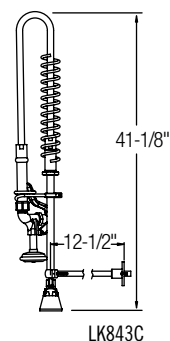

8" Centerset, Exposed Deck

LK843C	$544.00
LK843AF08C	$646.00
LK843AF10C	$664.00
LOW FLOW MODELS (1.2 GPM)	
LK843LC	$544.00
LK843AF08LC	$646.00
LK843AF10LC	$664.00