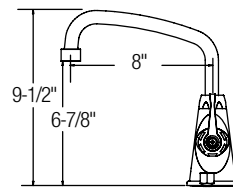

LK500AT08L2