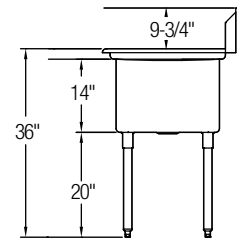

ELKAY FOODSERVICE SCULLERY SINKS

14" Standard Series Sinks, Single Compartment

- 16 gauge 300 series stainless steel construction
- Welded construction for consistent metal gauge thickness throughout
- 14" deep tubs with 3/4" covered radius corners
- 2" divider between tubs
- All drainboards are die stamped for positive drainage
- 9" backsplash with tile ledge for easy installation
- 1 1/2" edge rim design
- 3 1/2" drain with basket strainers included
- 1 3/8" galvanized legs with 1" adjustable feet
- Carries NSF certification for food service application

Sink Options

CS-13	Breaker holes (set of 2)	$30.00
CS-15	Disposer ring weld	$264.00
CS-17-57	Disposer control bracket, 5" x 7"	$121.00
CS-17-1117	Disposer control bracket, 11" x 17"	$165.00
CS-21	Legs, 20" high, 300 series S/S (set of 4)	$262.00
CS-34	H-frame double leg, 1-5/8", 16 ga. galvanized, with adj. high-impact plastic foot	$178.00
CS-35	H-frame double leg, 1 1/2", 16 ga. 304 S/S, with adj. S/S foot	$231.00
CS-40	Flanged foot, adj., S/S (ea)	$27.00
CS-60	Punch for splash mount faucet (set)	$30.00
CS-59	Faucet hole modification (fill holes, polish & punch new holes)	$232.00

16 GAUGE SCULLERY

SINKS

ELKAY FOODSERVICE

COMMERCIAL

No Drainboard

Model	List Price	DIM. IN INCHES			
		A	B	C	D
14-1C16X20-0X	$859.00	21	25 3/4	16	20
14-1C18X24-0X	$961.00	23	29 3/4	18	24
14-1C22X22-0X	$975.00	27	27 3/4	22	22
14-1C24X24-0X	$1,045.00	29	29 3/4	24	24

14-1C16X20-0X

Optional Accessories See Pg. 393

Left or Right Drainboard

Model	List Price	DIM. IN INCHES				
		A	B	C	D	E
14-1C16X20-L-18X	$1,074.00	36 1/2	25 3/4	16	20	18
14-1C18X24-L-18X	$1,202.00	38 1/2	29 3/4	18	24	18
14-1C16X20-R-18X	$1,074.00	36 1/2	25 3/4	16	20	18
14-1C18X24-R-18X	$1,202.00	38 1/2	29 3/4	18	24	18

Optional Accessories See Pg. 393