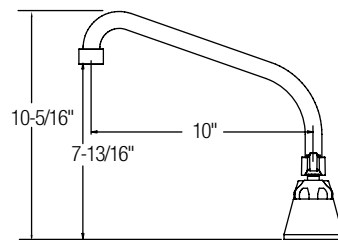

LK406HA10L2