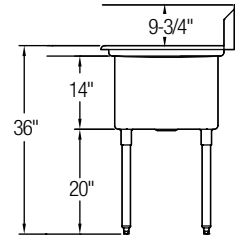

14-2C16X20-2-18X