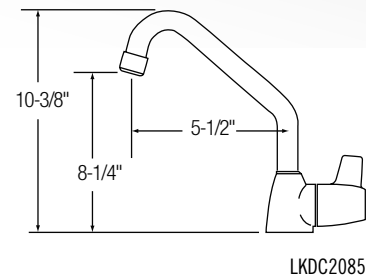

Single Hole, Concealed Deck Mount, with Single Handle

- High spout design
- Die-cast metal wing handle
- Heavy chrome plate tubular brass spout
- Removable cartridge
- Cast brass body
- 1/2" I.P. connections
- NSF/ANSI 61 Certified

LKDC2085
LKDC2085L
LKDCVR2085
LKDCVR2085L

$273.00*
$273.00*
$307.00*
$307.00*

Vandal-resistant models (VR) include vandal-resistant aerator, handle screw and factory installed anti-rotation pins