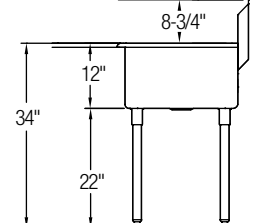

Optional Accessories See Pg. 393

SINKS

ELKAY FOODSERVICE

COMMERCIAL