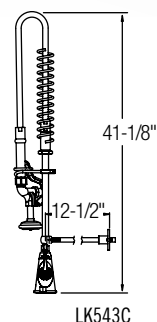

Pre-Rinse

- 2" lever handles
- Self closing valve
- Quarter turn ceramic disc cartridge
- Solid brass construction
- 3.2 GPM spray head; 1.2 GPM spray head on low flow models
- 44" flexible stainless steel hose; 60" hose on LK960 models
- Insulated handle
- Chrome finish
- Spouts come with 2.2 GPM vandal-resistant aerator standard with 1.5 and .5 GPM insert included

Single Hole, Concealed Deck

LK543C	$483.00
LK543AF08C	$585.00
LK543AF10C	$604.00
LOW FLOW MODELS (1.2 GPM)	
LK543LC	$483.00
LK543AF08LC	$585.00
LK543AF10LC	$604.00