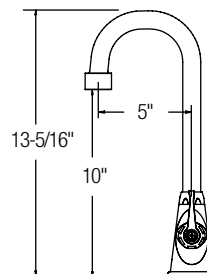

LK535GN08T6

LK535GN05L2