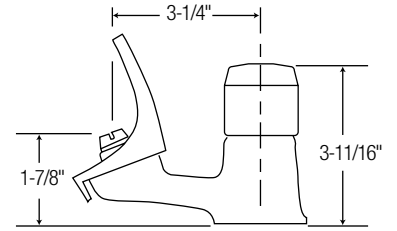

Pushbutton Handle

LK1141A	\$315.00*
LKVR1141A	\$335.00*
LKSS1141A	\$365.00*
LKSSVR1141A	\$385.00*
LKR1141A	\$435.00*

Vandal-resistant models (VR) include metal mouthguard and anti-rotation pin

LK1141A

LKR1141A