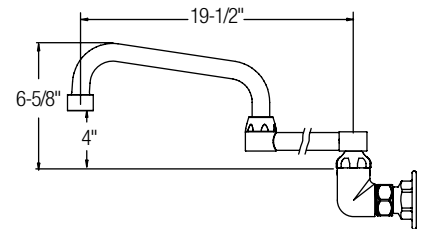

LK940DS20L2H