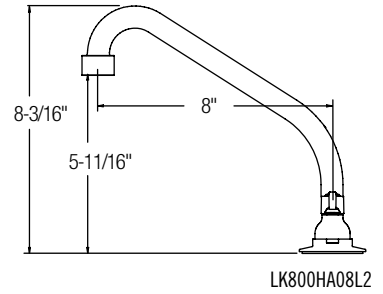

COMMERCIAL FAUCETS — SCRUB & HAND WASH

8" Centerset with Concealed Deck (cont.)

High Arc Spout

LK800HA08L2	$265.00
LK800HA08T4	$281.00
LK800HA08T6	$289.00
LK800HA10L2	$268.00
LK800HA10T4	$285.00
LK800HA10T6	$293.00