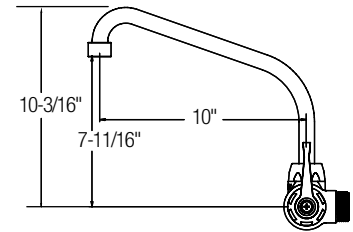

LK945HA10L2T