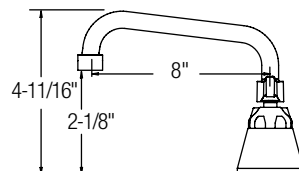

LK406TS08L2