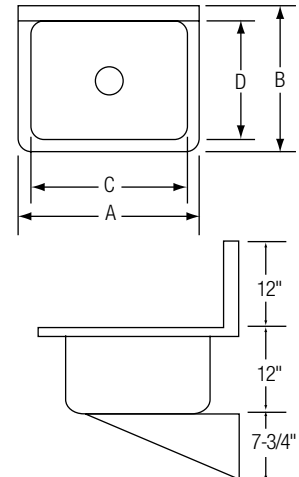

ESSB models include LK940BR03L2H faucet

ESSW models include LKB940C faucet

ESSB2118C

ESSW2118C

SINKS

Sink Only

Model	List Price	DIM. IN INCHES			
		A	B	C	D
ESS21182	\$1,965.00	21	17½	18	14
ESS23192	\$1,978.00	23	18½	20	15
ESS25202	\$2,103.00	25	19½	22	16