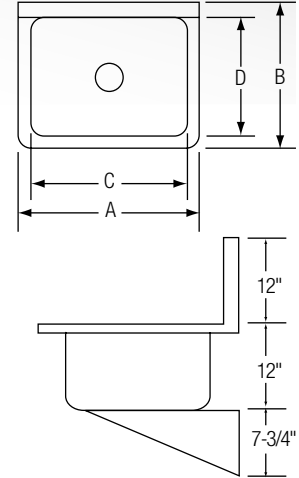

COMMERCIAL SINKS — SERVICE & UTILITY

SERVICE

Wall Service Sinks

- 14 gauge, type 304 stainless steel
- 1¾" covered corners
- 1½" rolled rims
- 12" high, full length backsplash
- Exposed surfaces hand-blended to a uniform lustrous satin finish
- 3½" drain opening
- Furnished with wall hanger and stainless steel support brackets
- Will not crack, chip or discolor
- LK173 cast iron P-trap standard on "C" models

Cross Arm Faucet Packages

Model	List Price	DIM. IN INCHES			
		A	B	C	D
ESS2118C	$2,480.00	21	17½	18	14
ESS2319C	$2,493.00	23	18½	20	15
ESS2520C	$2,619.00	25	19½	22	16

Includes LK69C faucet