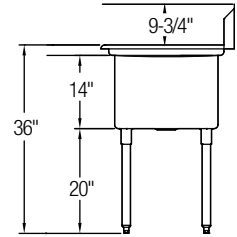

ELKAY FOODSERVICE SCULLERY SINKS

14" Standard Series Scullery Sinks, Triple Compartment

Left and Right Drainboards

Optional Accessories See Pg. 393

Model	List Price	DIM. IN INCHES				
		A	B	C	D	E
14-3C16X20-2-18X	$2,127.00	88	25³/₄	16	20	18
14-3C16X20-2-24X	$2,345.00	100	25³/₄	16	20	24
14-3C18X24-2-18X	$2,364.00	104	25³/₄	20	20	20
14-3C18X24-2-24X	$2,574.00	94	29³/₄	18	24	18
14-3C20X20-2-20X	$2,364.00	106	29³/₄	18	24	24
*14-3C24X24-2-24X	$3,012.00	124	29³/₄	24	24	24