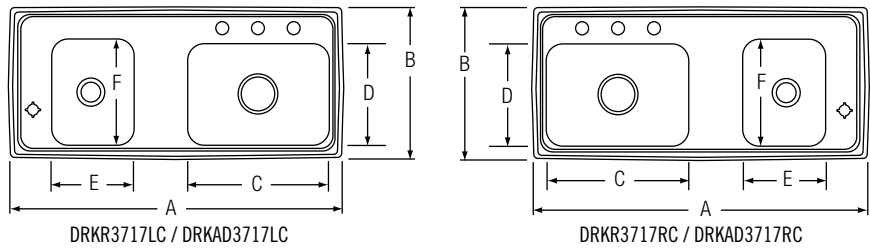

Bowl Depth: DRKR3717LC(RC) large 7⅞"; small 3⅝"
DRKAD3717LC(RC) large 5½", 6", 6½"; small 3⅝"

Sink Only

Model	List Price	DIM. IN INCHES					
		A	B	C	D	E	F
DRKR3717L	$1,302.00*	37¼	17	16	11½	9¼	12
DRKR3717R	$1,302.00*	37¼	17	16	11½	9¼	12
ADA COMPLIANT							
DRKAD3717L	$1,329.00*	37¼	17	16	11½	9¼	12
DRKAD3717R	$1,329.00*	37¼	17	16	11½	9¼	12