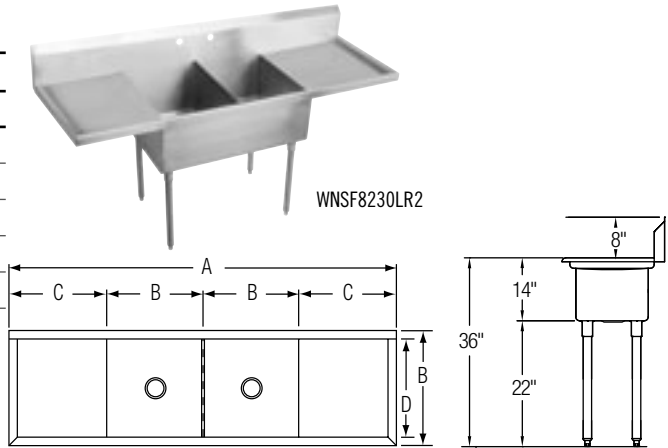

Model	List Price	DIM. IN INCHES				
		A	B	C	D	E
WNSF8230LR2	\$6,083.00	78	27½	15	24	24
WNSF8236LR2	\$6,310.00	84	27½	18	24	24
WNSF8248LR2	\$6,769.00	96	27½	24	24	24
WNSF8254LR2	\$7,076.00	102	27½	27	24	24
WNSF8260LR2	\$7,355.00	108	27½	30	24	24