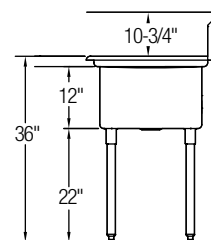

12" Standard Series Scullery Sinks, Double Compartment, (cont.)

Left and Right Drainboards

Model	List Price	DIM. IN INCHES				
		A	B	C	D	E
2C18X18-2-18X	$1,545.00	74	23¾	18	18	18
2C18X18-2-24X	$1,668.00	86	23¾	18	18	24
2C18X24-2-18X	$1,751.00	74	29¾	18	24	18
2C18X24-2-24X	$1,810.00	86	29¾	18	24	24
2C24X24-2-24X	$2,051.00	98	29¾	24	24	24

Optional Accessories See Pg. 393

12" Standard Series Scullery Sinks, Triple Compartment

No Drainboard

Model	List Price	DIM. IN INCHES			
		A	B	C	D
3C18X18-0X	$1,642.00	63	23¾	18	18
3C18X24-0X	$1,865.00	63	29¾	18	24
*3C24X24-0X	$2,133.00	81	29¾	24	24

Optional Accessories See Pg. 393

Left or Right Drainboard

Model	List Price	DIM. IN INCHES				
		A	B	C	D	E
3C18X18-L-18X	$1,828.00	78½	23¾	18	18	18
3C18X24-L-18X	$2,075.00	78½	29¾	18	24	18
3C18X24-L-24X	$2,096.00	84½	29¾	18	24	24
*3C24X24-L-24X	$2,406.00	102½	29¾	24	24	24
3C18X18-R-18X	$1,828.00	78½	23¾	18	18	18
3C18X24-R-18X	$2,075.00	78½	29¾	18	24	18
3C18X24-R-24X	$2,096.00	84½	29¾	18	24	24
*3C24X24-R-24X	$2,406.00	102½	29¾	24	24	24

Optional Accessories See Pg. 393