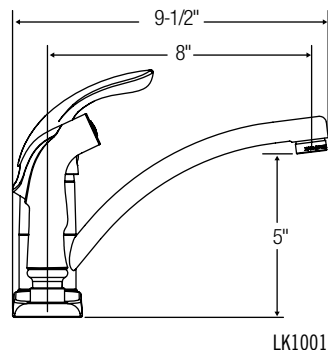

Single Handle, Deck Mount

- Removable ceramic disc cartridge
- Quick connect side spray fittings for fast installation
- 1.5 GPM flow regulator installed (2.2 GPM flow regulator also included with faucet)
- 3/8" copper tube supplies with 1/2" male IPS adaptors
- ANSI/NSF61 certified
- 360° spout rotation
- 2 1/2" maximum countertop thickness
- Chrome plated finish

Tube Spout

LK1000CR
LK1001CR

$117.00*
$142.00*