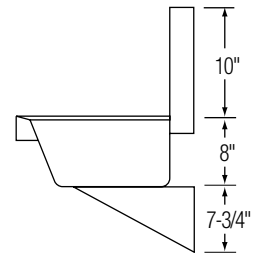

COMMERCIAL SINKS — SCRUB & HAND WASH

STATION WASH

Multiple Station Wash Sinks

- 14 gauge, type 304 stainless steel
- ¼" coved corners
- 1½" wide inward sloping top channel rims, with 2" flat apron
- 10" high, full length backsplash
- Square rim corners
- Slanted front
- 3½" drain opening
- LK18B drain included on "C" models
- Exposed surfaces are hand-blended to a uniform lustrous finish
- Furnished with wall hangers and stainless steel support brackets
- Will not chip, crack or discolor

48" TWO STATION WASH SINK

Wristblade Faucet Package

Model	List Price	DIM. IN INCHES			
		A	B	C	D
EWMA4820C	$3,996.00	48	20	45	16½

Includes (2) LK940GN05T4H faucets

Sensor Faucet Packages

Model	List Price	DIM. IN INCHES			
		A	B	C	D
EWMA4820SACC	$4,963.00	48	20	45	16½
EWMA4820SACMC	$5,199.00	48	20	45	16½
EWMA4820SACTMC	$5,512.00	48	20	45	16½

Includes (2) LKB722C sensor faucets, AC/battery power; also available with mechanical (MC) or thermostatic (TMC) mixing valves

EWMA4820SACC

Sink Only

Model	List Price	DIM. IN INCHES			
		A	B	C	D
EWMA48202	$3,430.00	48	20	45	16½
EWMA48204	$3,430.00	48	20	45	16½

SCRUB & HAND WASH

SINKS

COMMERCIAL