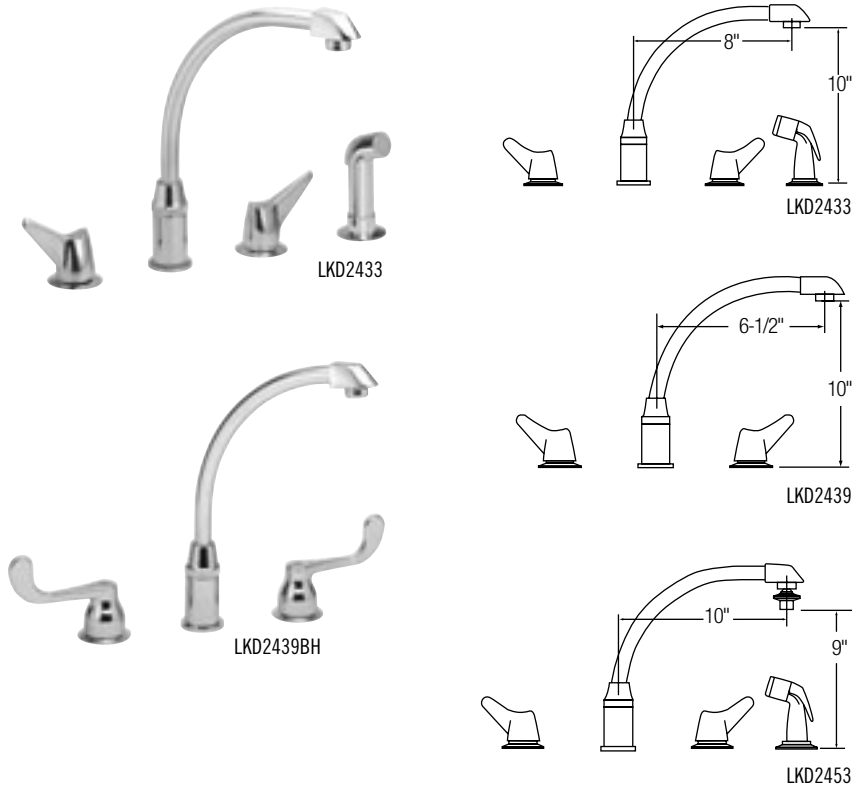

8" Centerset, Concealed Deck, with Twin Handles

- Choice of 3 spouts styles
- Removable cartridges
- Chrome plated finish
- Swing spout with aerator
- Water saving flow restrictor
- NSF/ANSI 61 Certified

Hi-Arc® Spout

LKD2432	$501.00*
LKD2432BH	$639.00*
LKD2433	$564.00*
LKD2439	$531.00*
LKD2439BH	$667.00*
LKD2452	$656.00*
LKD2452BH	$786.00*
LKD2453	$711.00*