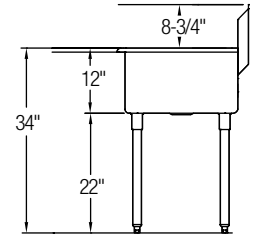

ELKAY FOODSERVICE SCULLERY SINKS

UTILITY

Utility Sinks

- 18 gauge 400 series stainless steel
- Welded construction for consistent metal gauge thickness throughout
- 12" deep tubs with square corners
- 8" backsplash with tile ledge for easy installation
- 1½" edge rim design
- 3½" drain with basket strainers included
- 1⅝" galvanized legs with 1" adjustable feet

Sink Options

CS-13	Breaker holes (set of 2)	$30.00
CS-15	Disposer ring weld	$264.00
CS-17-57	Disposer control bracket, 5" x 7"	$121.00
CS-17-1117	Disposer control bracket, 11" x 17"	$165.00
CS-21	Legs, 20" high, 300 series S/S (set of 4)	$262.00
CS-34	H-frame double leg, 1-5/8", 16 ga. galvanized, with adj. high-impact plastic foot	$178.00
CS-35	H-frame double leg, 1⅝", 16 ga. 304 S/S, with adj. S/S foot	$231.00
CS-40	Flanged foot, adj., S/S (ea)	$27.00
CS-60	Punch for splash mount faucet (set)	$30.00
CS-59	Faucet hole modification (fill holes, polish & punch new holes)	$232.00

Single Compartment

Model	List Price	DIM. IN INCHES			
		A	B	C	D
B1C18X18X	$598.00	21	21½	18	18
B1C18X21X	$625.00	21	24½	18	21
B1C24X24X	$691.00	27	27½	24	24

B1C24X24X

Optional Accessories See Pg. 393

Double Compartment

Model	List Price	DIM. IN INCHES			
		A	B	C	D
B2C18X21X	$977.00	39	24½	18	21
B2C24X24X	$1,140.00	51	27½	24	24

Optional Accessories See Pg. 393

Triple Compartment

Model	List Price	DIM. IN INCHES			
		A	B	C	D
B3C12X21X	$1,160.00	39	24½	12	21
B3C18X21X	$1,346.00	57	24½	18	21
B3C24X24X	$1,569.00	75	27½	24	24

Optional Accessories See Pg. 393

SINKS

ELKAY FOODSERVICE

COMMERCIAL