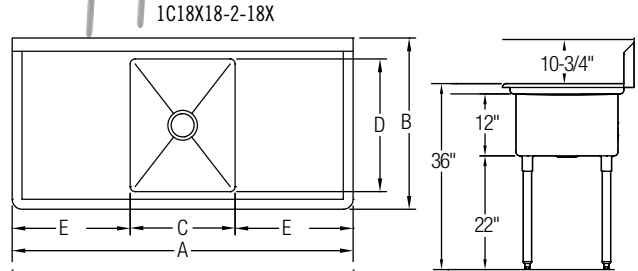

Optional Accessories See Pg. 393

12" Standard Series Scullery Sinks, Double Compartment

No Drainboard

Model	List Price	DIM. IN INCHES			
		A	B	C	D
2C18X18-0X	$1,189.00	43	23³/₄	18	18
2C18X24-0X	$1,340.00	43	29³/₄	18	24
2C24X24-0X	$1,591.00	55	29³/₄	24	24

Optional Accessories See Pg. 393