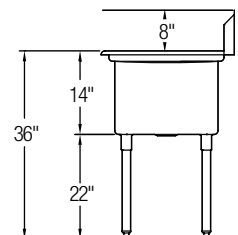

COMMERCIAL SINKS — SERVICE & UTILITY

Sturdibilt® Scullery Sinks, Single Compartment

- 14 gauge, type 304 stainless steel
- Square corner welded compartment construction
- Distinctive channel rim design with 2" apron minimizes spillover
- Straight line styling
- 8" high, full length backsplash with 45° slope to resist grime
- 14" deep compartments
- 14" deep compartments
- Drainboard and sink compartments pitched to drain
- 3½" drain opening
- Sink polished to a uniform lustrous satin finish
- Sink supported on (4) LK251 stainless steel adjustable tubular legs
- 1½" O.D. with up to 1" adjustable bullet shaped stainless steel feet

No Drainboard

Model	List Price	DIM. IN INCHES			
		A	B	C	D
SS81242	$2,459.00	27	27½	24	24
SS81302	$2,554.00	33	27½	30	24
SS81362	$2,752.00	39	27½	36	24

Optional Accessories

Detachable Drainboard
SSD24 $928.00

Left or Right Drainboard

Model	List Price	DIM. IN INCHES				
		A	B	C	D	E
SS8124L2	$3,460.00	49½	27½	24	24	24
SS8130L2	$3,556.00	55½	27½	30	24	24
SS8136L2	$3,771.00	61½	27½	36	24	24
SS8124R2	$3,460.00	49½	27½	24	24	24
SS8130R2	$3,556.00	55½	27½	30	24	24
SS8136R2	$3,771.00	61½	27½	36	24	24

Optional Accessories

Detachable Drainboard
SSD24 $928.00