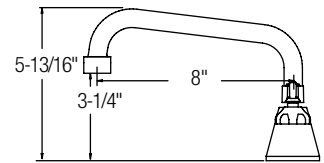

LK810HA08T4

LK810HA08L2

LK810HA10L2

Tube Spout

LK810TS08L2	\$234.00
LK810TS08T4	\$251.00
LK810TS08T6	\$259.00

LK810TS08L2

LK810TS08L2

8" CENTERSET