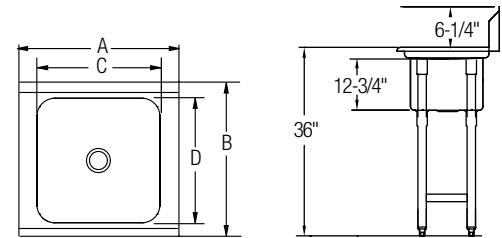

Rigidbilt® Scullery Sinks, Single Compartment

NSF

- 16 gauge, type 304 stainless steel
- Large die-drawn sink compartments pitched to drain
- Seamless drawn 3½" radius coved corners
- Exposed surfaces blended into a lustrous satin finish
- Steel channel reinforced drainboards have a conical shaped pitch for drainage
- Optional undercoating provides a sound and condensation barrier
- 8" high, full length backsplash with 45° slope top to resist dirt and grime
- 2" thick backsplash to allow for plumbing
- Channel rim design with 1" apron, has inward sloping rim to minimize spillage
- 3½" drain opening centered in each compartment
- Stainless steel tubular legs with cross-brace supports, 1⅝" O.D. with up to 1" adjustable bullet shaped stainless steel feet
- Carries NSF International certification

No Drainboard

Model	List Price	DIM. IN INCHES			
		A	B	C	D
RNSF81182	$2,247.00	27	29¾	18	26¼
RNSF81242	$2,421.00	33	29¾	24	26¼

RNSF81182