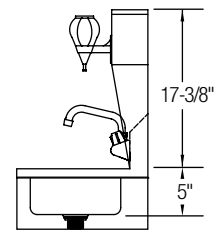

EHS-18-TSX