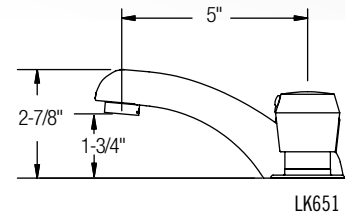

Metered, Deck Mount

- Self-closing metering ceramic cartridge
- Polished chrome finish
- Solid brass construction
- Vandal-resistant aerator with key
- 2.2 GPM / 8.3L / min at 60 P.S.I.G
- 0.25 Gal / cycle max.
- NSF/ANSI 61 Certified

Cast Fixed Spout

LK651	$385.00
LK652	$287.00
LK654	$185.00
LK656	$285.00

LK651