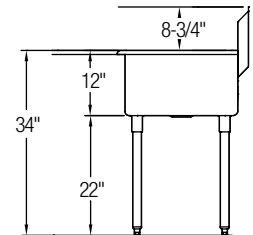

Optional Accessories See Pg. 393

Triple Compartment

Model	List Price	DIM. IN INCHES			
		A	B	C	D
B3C12X21X	$1,160.00	39	24½	12	21
B3C18X21X	$1,346.00	57	24½	18	21
B3C24X24X	$1,569.00	75	27½	24	24