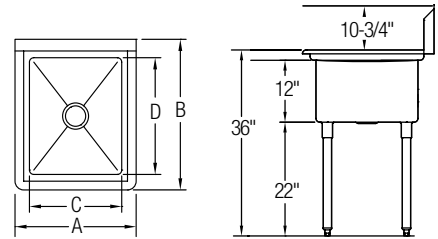

No Drainboard

Model	List Price	DIM. IN INCHES			
		A	B	C	D
1C18X18-0X	\$730.00	23	23 3/4	18	18
1C18X24-0X	\$826.00	23	29 3/4	18	24
1C24X24-0X	\$937.00	29	29 3/4	24	24

1C18X24-0X

Optional Accessories See Pg. 393