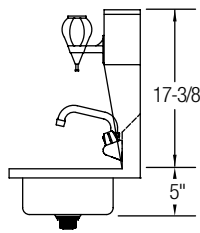

EHS-18-STDX