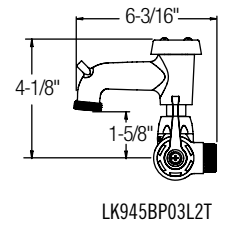

Bucket Hook Spout

LK945BP03L2T $349.00
LK945BP07L2T $371.00