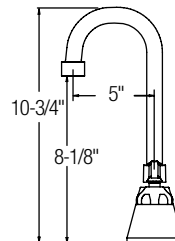

LK406GN05L2