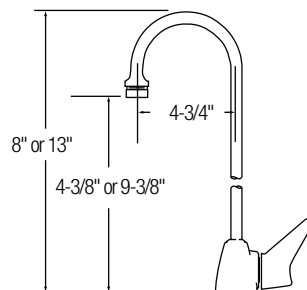

LKD20858
LKD208513