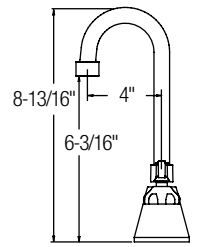

LK406GN04L2