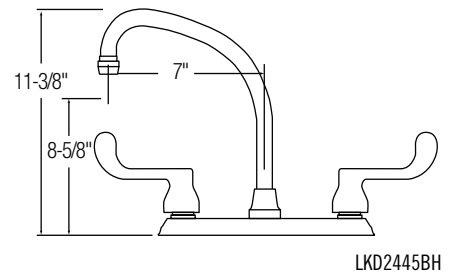

COMMERCIAL FAUCETS — GENERAL USE

8" Centerset, Exposed Deck Mount, with Twin Handles

- Choice of 2 spout styles
- Removable cartridges
- Chrome plated finish
- Swing spout with aerator
- Water saving flow restrictor
- NSF/ANSI 61 Certified

Hi-Arc® Spout

LKD2442	$349.00*
LKD2442BH	$491.00*
LKD2443	$412.00*
LKD2445BH	$417.00*