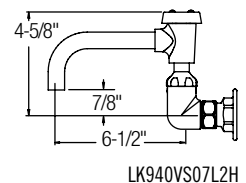

Vented Spout

LK940VS07L2H	$309.00
LK940VS07L2S	$319.00
LK940VS07T4H	$323.00
LK940VS07T4S	$334.00
LK940VS07T6H	$335.00
LK940VS07T6S	$345.00