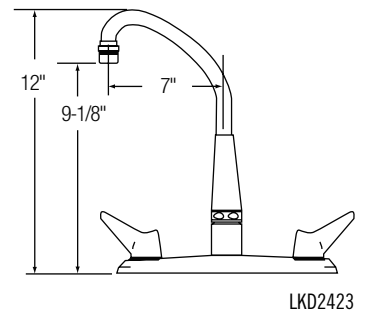

Gooseneck Spout

LKD2423	$581.00*
LKD2423BH	$718.00*

8" CENTERSET

GENERAL USE

FAUCETS

COMMERCIAL