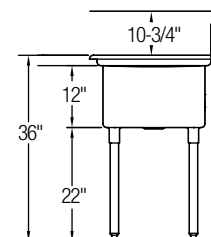

12" Standard Series Scullery Sinks, Double Compartment, (cont.)

Left and Right Drainboards

Model	List Price	DIM. IN INCHES				
		A	B	C	D	E
2C18X18-2-18X	$1,545.00	74	23¾	18	18	18
2C18X18-2-24X	$1,668.00	86	23¾	18	18	24
2C18X24-2-18X	$1,751.00	74	29¾	18	24	18
2C18X24-2-24X	$1,810.00	86	29¾	18	24	24
2C24X24-2-24X	$2,051.00	98	29¾	24	24	24

Optional Accessories See Pg. 393

12" Standard Series Scullery Sinks, Triple Compartment

No Drainboard

Model	List Price	DIM. IN INCHES			
		A	B	C	D
3C18X18-0X	$1,642.00	63	23¾	18	18
3C18X24-0X	$1,865.00	63	29¾	18	24
*3C24X24-0X	$2,133.00	81	29¾	24	24

Optional Accessories See Pg. 393

Left or Right Drainboard

Model	List Price	DIM. IN INCHES				
		A	B	C	D	E
3C18X18-L-18X	$1,828.00	78½	23¾	18	18	18
3C18X24-L-18X	$2,075.00	78½	29¾	18	24	18
3C18X24-L-24X	$2,096.00	84½	29¾	18	24	24
*3C24X24-L-24X	$2,406.00	102½	29¾	24	24	24
3C18X18-R-18X	$1,828.00	78½	23¾	18	18	18
3C18X24-R-18X	$2,075.00	78½	29¾	18	24	18
3C18X24-R-24X	$2,096.00	84½	29¾	18	24	24
*3C24X24-R-24X	$2,406.00	102½	29¾	24	24	24

Optional Accessories See Pg. 393