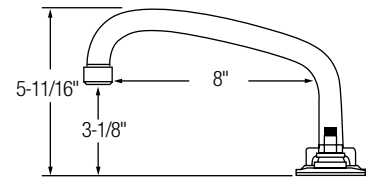

COMMERCIAL FAUCETS — FOODSERVICE

8" Centerset with Concealed Deck

- Choice of 2 spout styles
- Quarter turn ceramic disc cartridge
- Solid brass construction
- 2.2 GPM vandal-resistant aerator with optional 1.5 and .5 GPM insert
- Chrome finish
- Includes spout swing restriction pin
- Replacement cartridge 45923C for cold and 45924C for hot
- Adjustable mounting up to 8" spread
- NSF/ANSI 61 Certified

Arc Tube Spout

LK801AT08L2

$256.00