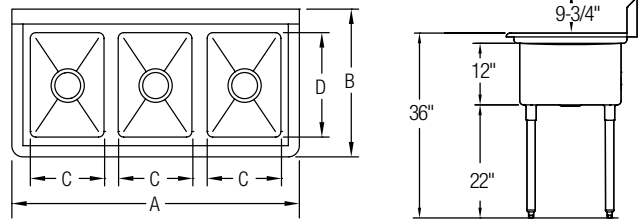

Economy Series Scullery Sinks, Triple Compartment

No Drainboard

Model	List Price	DIM. IN INCHES			
		A	B	C	D
E3C16X20-0X	$1,269.00	57	25¾	16	20
*E3C24X24-0X	$1,577.00	81	29¾	24	24

Optional Accessories See Pg. 393

Left or Right Drainboard

Model	List Price	DIM. IN INCHES				
		A	B	C	D	E
E3C16X20-L-18X	$1,428.00	72½	25¾	16	20	18
E3C20X20-L-20X	$1,614.00	86½	25¾	20	20	20
*E3C24X24-L-24X	$1,831.00	102½	29¾	24	24	24
E3C16X20-R-18X	$1,428.00	72½	25¾	16	20	18
E3C20X20-R-20X	$1,614.00	86½	25¾	20	20	20
*E3C24X24-R-24X	$1,831.00	102½	29¾	24	24	24

Optional Accessories See Pg. 393

Left and Right Drainboards

Model	List Price	DIM. IN INCHES				
		A	B	C	D	E
E3C16X20-2-18X	$1,587.00	88	25¾	16	20	18
E3C20X20-2-20X	$1,826.00	104	25¾	20	20	20
*E3C24X24-2-24X	$1,992.00	124	29¾	24	24	24

Optional Accessories See Pg. 393