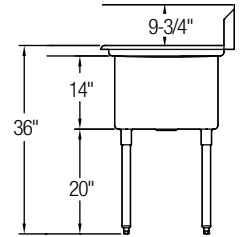

ELKAY FOODSERVICE SCULLERY SINKS

14" Standard Series Scullery Sinks, Single Compartment (cont.)

Left and Right Drainboards

Model	List Price	DIM. IN INCHES				
		A	B	C	D	E
14-1C16X20-2-18X	$1,233.00	52	25¾	16	20	18

Optional Accessories See Pg. 393

14" Standard Series Scullery Sinks, Double Compartment

No Drainboard

Model	List Price	DIM. IN INCHES			
		A	B	C	D
14-2C16X20-0X	$1,358.00	39	25¾	16	20
14-2C18X24-0X	$1,533.00	43	29¾	18	24

14-2C16X20-0X

Optional Accessories See Pg. 393

Left or Right Drainboard

Model	List Price	DIM. IN INCHES				
		A	B	C	D	E
14-2C16X20-L-18X	$1,485.00	54½	25¾	16	20	18
14-2C18X24-L-18X	$1,767.00	58½	29¾	18	24	18
14-2C24X24-L-24X	$2,094.00	76½	29¾	24	24	24
14-2C16X20-R-18X	$1,485.00	54½	25¾	16	20	18
14-2C18X24-R-18X	$1,767.00	58½	29¾	18	24	18
14-2C24X24-R-24X	$2,094.00	76½	29¾	24	24	24

Optional Accessories See Pg. 393