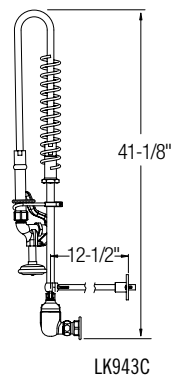

8" Centerset, Wall Mount

LK943C	$522.00
LK943AF08C	$659.00
LK943AF10C	$678.00
LK960AF08C	$746.00
LK960AF10C	$764.00
LOW FLOW MODELS (1.2 GPM)	
LK943LC	$522.00
LK943AF08LC	$659.00
LK943AF10LC	$678.00
LK960AF08LC	$746.00
LK960AF10LC	$764.00