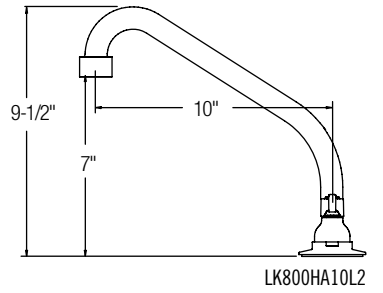

COMMERCIAL FAUCETS — SCRUB & HAND WASH

8" Centerset with Concealed Deck (cont.)

High Arc Spout

LK800HA08L2	$265.00
LK800HA08T4	$281.00
LK800HA08T6	$289.00
LK800HA10L2	$268.00
LK800HA10T4	$285.00
LK800HA10T6	$293.00