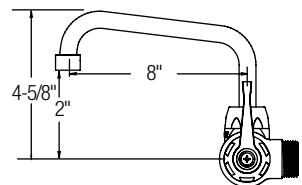

LK945TS08L2T

8" CENTERSET

FOODSERVICE

FAUCETS

COMMERCIAL