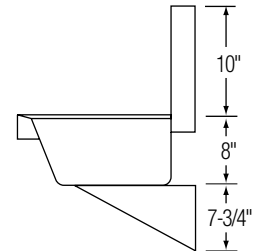

COMMERCIAL SINKS — SCRUB & HAND WASH

96" FOUR STATION WASH SINKS

Wristblade Faucet Packages

Model	List Price	DIM. IN INCHES			
		A	B	C	D
EWMA9620C	$5,836.00	96	20	93	16½

Includes (4) LK940GN05T4H faucets

Sensor Faucet Packages

Model	List Price	DIM. IN INCHES			
		A	B	C	D
EWMA9620SACC	$7,964.00	96	20	93	16½
EWMA9620SACMC	$8,438.00	96	20	93	16½
EWMA9620SACTMC	$9,061.00	96	20	93	16½

Includes (4) LKB722C sensor faucets, AC/battery power; also available with mechanical (MC) or thermostatic (TMC) mixing valves

Sink Only

Model	List Price	DIM. IN INCHES			
		A	B	C	D
EWMA96204	$4,783.00	96	20	93	16½
EWMA96208	$4,783.00	96	20	93	16½