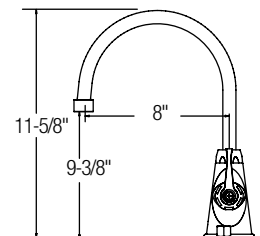

LK500GN08L2

SCRUB & HAND WASH

FAUCETS

COMMERCIAL