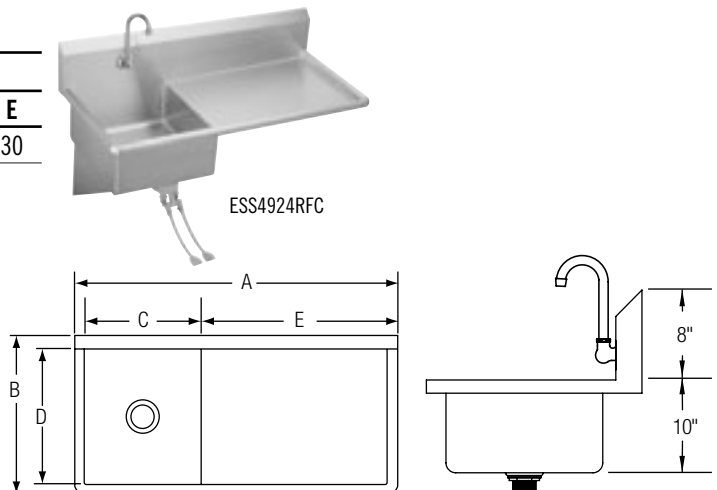

SCRUB & HAND WASH

SINKS

COMMERCIAL