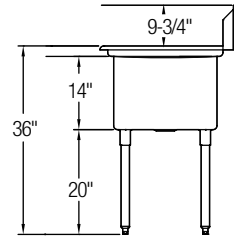

ELKAY FOODSERVICE SCULLERY SINKS

14" Super Economy Scullery Sinks, Triple Compartment

Left or Right Drainboard

Optional Accessories See Pg. 393

Model	List Price	DIM. IN INCHES				
		A	B	C	D	E
S3C18X18-L-18X	$1,500.00	74½	23¾	18	18	18
S3C18X18-R-18X	$1,500.00	74½	23¾	18	18	18

Left and Right Drainboards

Optional Accessories See Pg. 393

Model	List Price	DIM. IN INCHES				
		A	B	C	D	E
S3C18X18-2-18X	$1,572.00	90	23¾	18	18	18
*S3C24X24-2-24X	$2,267.00	120	29¾	24	24	24