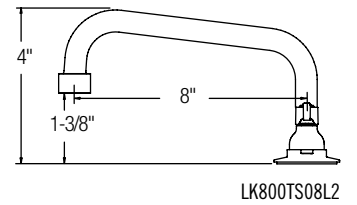

Tube Spout

LK800TS08L2	$261.00
LK800TS08T4	$279.00
LK800TS08T6	$287.00

8" CENTERSET

SCRUB & HAND WASH

FAUCETS

COMMERCIAL