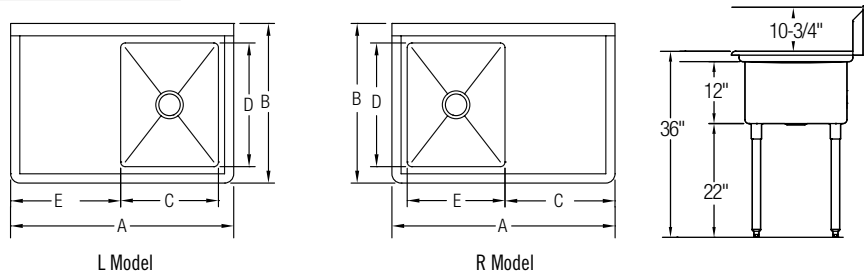

L Model

R Model