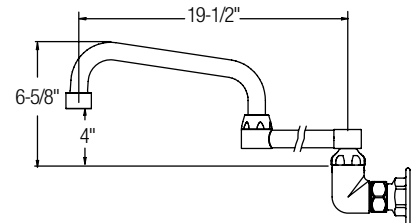

LK940DS20L2H