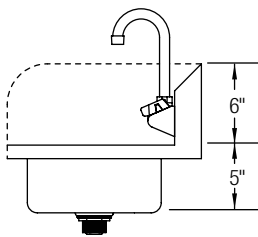

EHS-14X, EHS-18X, EHS-18-S-LX, EHS-18-S-RX, EHS-18-SSX