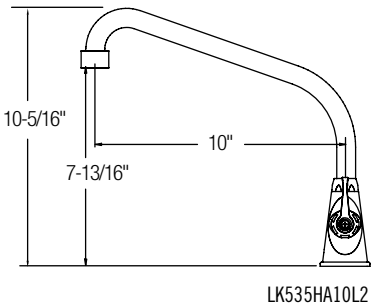

Single Hole with Single Control (cont.)

High Arc Spout

LK535HA08L2	$186.00
LK535HA08T4	$205.00
LK535HA08T6	$213.00
LK535HA10L2	$191.00
LK535HA10T4	$207.00
LK535HA10T6	$216.00