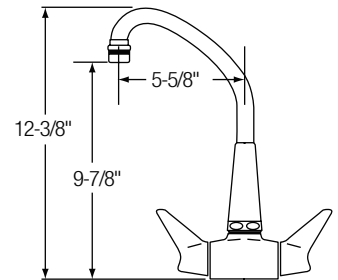

COMMERCIAL FAUCETS — GENERAL USE

Twin Handle, Bar/Hospitality (cont.)

Cast Spout

LKD2230

$691.00*

Gooseneck Spout

LKD20888

$543.00*

LKD208813

$365.00*

LKDVR208813

$623.00*

LKD2223

$524.00*

LKA2475LF

$117.00*

LK2477CR

$75.00*

Vandal-resistant model (VR) includes vandal-resistant aerator, handle screw and factory installed anti-rotation pin

LKD2223