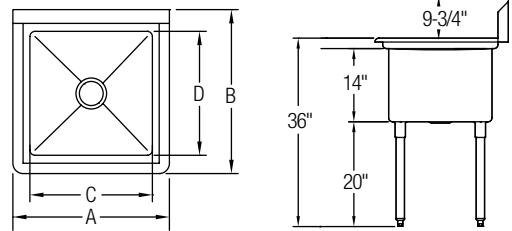

No Drainboard

Model	List Price	DIM. IN INCHES			
		A	B	C	D
S1C18X18-0X	\$801.00	23	23 3/4	18	18
S1C24X24-0X	\$975.00	29	29 3/4	24	24

S1C18X18-0X

Optional Accessories See Pg. 393

Left or Right Drainboard

Model	List Price	DIM. IN INCHES				
		A	B	C	D	E
S1C18X18-L-18X	\$955.00	38 1/2	23 3/4	18	18	18
S1C18X18-R-18X	\$955.00	38 1/2	23 3/4	18	18	18