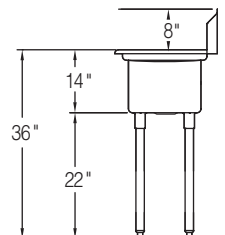

COMMERCIAL SINKS — FOODSERVICE

Weldbilt® Scullery Sinks, Single Compartment

Left and Right Drainboard

Model	List Price	DIM. IN INCHES				
		A	B	C	D	E
WNSF8124LR2	$4,933.00	72	27½	24	24	24
WNSF8130LR2	$5,023.00	78	27½	30	24	24
WNSF8136LR2	$5,264.00	84	27½	36	24	24

Weldbilt® Scullery Sinks, Double Compartment

No Drainboard

Model	List Price	DIM. IN INCHES			
		A	B	C	D
WNSF82302	$4,022.00	33	27½	15	24
WNSF82362	$4,246.00	39	27½	18	24
WNSF82422	$4,485.00	45	27½	21	24
WNSF82482	$4,698.00	51	27½	24	24
WNSF82542	$5,017.00	57	27½	27	24
WNSF82602	$5,300.00	63	27½	30	24

Optional Accessories

Detachable Drainboard
SSD24 $928.00

Left or Right Drainboard

Model	List Price	DIM. IN INCHES				
		A	B	C	D	E
WNSF8230L2	$5,055.00	55½	27½	15	24	24
WNSF8236L2	$5,271.00	61½	27½	18	24	24
WNSF8248L2	$5,739.00	73½	27½	24	24	24
WNSF8254L2	$6,044.00	79½	27½	27	24	24
WNSF8260L2	$6,326.00	85½	27½	30	24	24

Optional Accessories

Detachable Drainboard
SSD24 $928.00