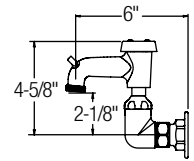

Bucket Hook Spout

LK940BR03L2H	$256.00
LK940BR07L2H	$307.00
LK940BP03L2H	$329.00
LK940BP03L2S	$339.00
LK940BP03T4H	$344.00
LK940BP03T4S	$354.00
LK940BP03T6H	$353.00
LK940BP03T6S	$364.00
LK940BP07L2H	$349.00
LK940BP07L2S	$359.00
LK940BP07T4H	$366.00
LK940BP07T4S	$376.00
LK940BP07T6H	$374.00
LK940BP07T6S	$384.00