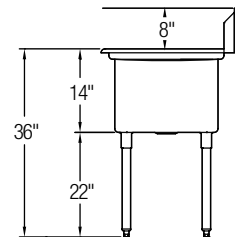

Sturdibilt® Scullery Sinks, Triple Compartment (cont.)

Left or Right Drainboard

Model	List Price	DIM. IN INCHES				
		A	B	C	D	E
SS8345L4	$5,549.00	70½	27½	15	24	24
SS8354L4	$5,920.00	79½	27½	18	24	24
SS8372L4	$6,697.00	97½	27½	24	24	24
SS8345R4	$5,549.00	70½	27½	15	24	24
SS8354R4	$5,920.00	79½	27½	18	24	24
SS8372R4	$6,697.00	97½	27½	24	24	24

Optional Accessories

Detachable Drainboard
SSD24 $928.00

Left and Right Drainboard

Model	List Price	DIM. IN INCHES				
		A	B	C	D	E
SS8345LR4	$6,545.00	93	27½	15	24	24
SS8354LR4	$6,920.00	102	27½	18	24	24
SS8360LR4	$7,182.00	108	27½	20	24	24
SS8372LR4	$7,684.00	120	27½	24	24	24