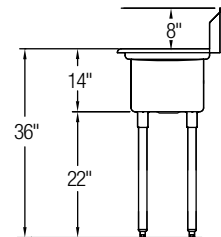

WNSF8345LR4