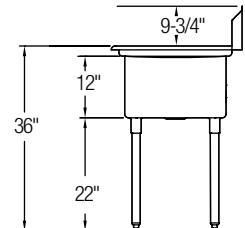

Optional Accessories See Pg. 393