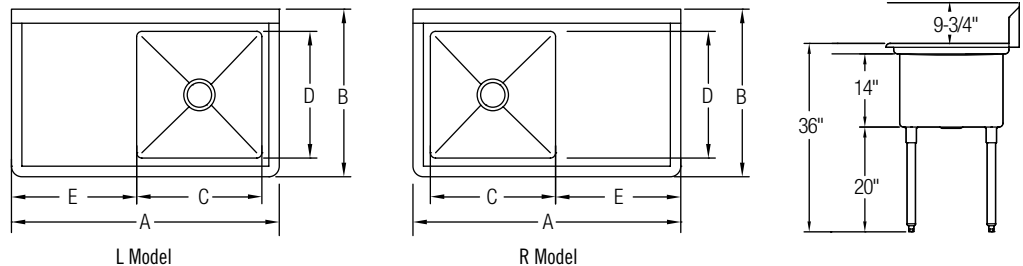

ELKAY FOODSERVICE SCULLERY SINKS

14" Super Economy Scullery Sinks, Single Compartment

- 18 gauge 300 series stainless steel
- Welded construction for consistent metal gauge thickness throughout
- 14" and 11" deep tubs with 3/4" coved radius
- All drainboards are die stamped for positive drainage
- 9" backsplash with tile ledge for easy installation
- 1 1/2" edge rim design
- 3 1/2" drain with basket strainers included
- 1 5/8" galvanized legs with 1" adjustable feet
- Carries NSF certification for food service application

Sink Options

CS-13	Breaker holes (set of 2)	$30.00
CS-15	Disposer ring weld	$264.00
CS-17-57	Disposer control bracket, 5" x 7"	$121.00
CS-17-1117	Disposer control bracket, 11" x 17"	$165.00
CS-21	Legs, 20" high, 300 series S/S (set of 4)	$262.00
CS-34	H-frame double leg, 1-5/8", 16 ga. galvanized, with adj. high-impact plastic foot	$178.00
CS-35	H-frame double leg, 1 1/2", 16 ga. 304 S/S, with adj. S/S foot	$231.00
CS-40	Flanged foot, adj., S/S (ea)	$27.00
CS-60	Punch for splash mount faucet (set)	$30.00
CS-59	Faucet hole modification (fill holes, polish & punch new holes)	$232.00

No Drainboard

Model	List Price	DIM. IN INCHES			
		A	B	C	D
S1C18X18-0X	$801.00	23	23 3/4	18	18
S1C24X24-0X	$975.00	29	29 3/4	24	24

Optional Accessories See Pg. 393

Left or Right Drainboard

Model	List Price	DIM. IN INCHES				
		A	B	C	D	E
S1C18X18-L-18X	$955.00	38 1/2	23 3/4	18	18	18
S1C18X18-R-18X	$955.00	38 1/2	23 3/4	18	18	18

Optional Accessories See Pg. 393