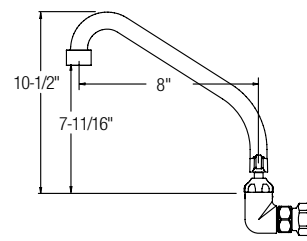

LK940HA08L2H