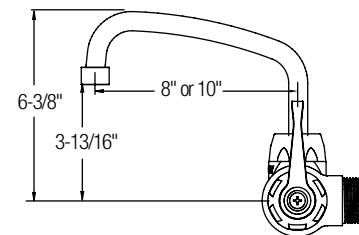

LK945AT08L2T

LK945AT10T6T

LK945AT08L2T
LK945AT10L2T

LK945AT12L2T

Double Swing Spout

LK945DS20L2T	\$310.00
LK945DS20T4T	\$327.00
LK945DS20T6T	\$336.00

LK945DS20T4T

LK945DS20L2T