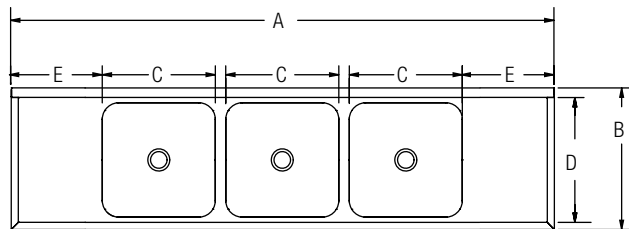

Left and Right Drainboard

Model	List Price	DIM. IN INCHES				
		A	B	C	D	E
RNSF8354LR4	$5,196.00	97½	29¾	18	26¼	19½
RNSF8372LR4	$6,582.00	115½	29¾	24	26¼	19½