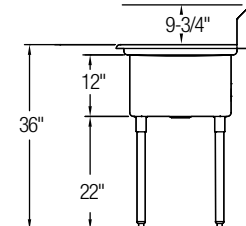

Economy Series Scullery Sinks, Triple Compartment

No Drainboard

Model	List Price	DIM. IN INCHES			
		A	B	C	D
E3C16X20-0X	$1,269.00	57	25¾	16	20
*E3C24X24-0X	$1,577.00	81	29¾	24	24

Optional Accessories See Pg. 393

Left or Right Drainboard

Model	List Price	DIM. IN INCHES				
		A	B	C	D	E
E3C16X20-L-18X	$1,428.00	72½	25¾	16	20	18
E3C20X20-L-20X	$1,614.00	86½	25¾	20	20	20
*E3C24X24-L-24X	$1,831.00	102½	29¾	24	24	24
E3C16X20-R-18X	$1,428.00	72½	25¾	16	20	18
E3C20X20-R-20X	$1,614.00	86½	25¾	20	20	20
*E3C24X24-R-24X	$1,831.00	102½	29¾	24	24	24

Optional Accessories See Pg. 393

Left and Right Drainboards

Model	List Price	DIM. IN INCHES				
		A	B	C	D	E
E3C16X20-2-18X	$1,587.00	88	25¾	16	20	18
E3C20X20-2-20X	$1,826.00	104	25¾	20	20	20
*E3C24X24-2-24X	$1,992.00	124	29¾	24	24	24

Optional Accessories See Pg. 393