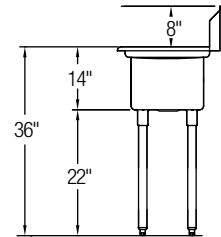

COMMERCIAL SINKS — FOODSERVICE

Weldbilt® Scullery Sinks, Triple Compartment (cont.)

Left or Right Drainboard

Model	List Price	DIM. IN INCHES				
		A	B	C	D	E
WNSF8345L4	$6,648.00	70½	27½	15	24	24
WNSF8354L4	$7,128.00	79½	27½	18	24	24
WNSF8372L4	$7,950.00	97½	27½	24	24	24
WNSF8345R4	$6,648.00	70½	27½	15	24	24
WNSF8354R4	$7,128.00	79½	27½	18	24	24
WNSF8372R4	$7,950.00	97½	27½	24	24	24

Optional Accessories

Detachable Drainboard
SSD24 $928.00

Left and Right Drainboard

Model	List Price	DIM. IN INCHES				
		A	B	C	D	E
WNSF8345LR4	$7,686.00	93	27½	15	24	24
WNSF8354LR4	$8,159.00	102	27½	18	24	24
WNSF8360LR4	$8,438.00	108	27½	20	24	24
WNSF8372LR4	$8,981.00	120	27½	24	24	24