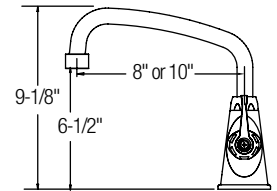

LK535AT08L2
LK535AT10L2