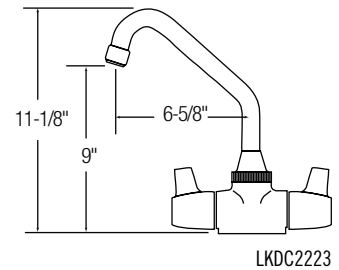

COMMERCIAL FAUCETS — CLASSROOM

Single Hole, Deck Mount, with Dual Handles

- High spout design
- Die-cast metal wing handles
- Heavy chrome plate tubular brass spout
- Removable cartridge
- Cast brass body
- 3/8" O.D. copper tubing
- NSF/ANSI 61 Certified

LKDC2088
LKDC2223

$454.00*
$505.00*