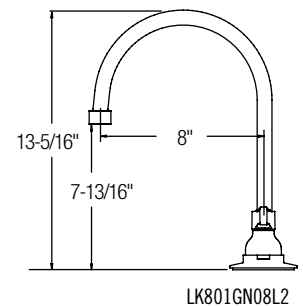

Gooseneck Spout

LK800GN04L2	$247.00
LK800GN04T4	$263.00
LK800GN04T6	$272.00
LK800GN05L2	$247.00
LK800GN05T4	$263.00
LK800GN05T6	$272.00
LK800GN08L2	$251.00
LK800GN08T4	$268.00
LK800GN08T6	$276.00
LK801GN08L2	$253.00