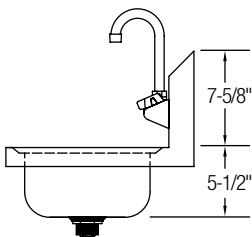

ELKAY FOODSERVICE — MOP AND HAND SINKS

Hand Sink and Faucet Packages

- 18 gauge 300 series stainless steel
- Full length 6" backsplash
- Easy to clean and sanitize
- 1½" drain opening
- Strainer and faucet included
- Carries NSF certification

Sink and Faucet Packages

Model	List Price	DIM. IN INCHES			
		A	B	C	D
EHS-14X	$253.00	14	16½	10	12
EHS-18X	$256.00	18	14½	14	10
SEHS-17X	$218.00	17	15	14	10
WITH SIDE SPLASH(ES)					
EHS-18-S-LX	$380.00	18	14½	14	10
EHS-18-S-RX	$380.00	18	14½	14	10
EHS-18-SSX	$470.00	18	14½	14	10
WITH KNEE VALVE					
EHS-18-KVX	$658.00	18	14½	14	10
WITH PEDESTAL BASE AND FOOT VALVE					
EHS-14-PEDX	$924.00	14	16½	10	12
EHS-18-PEDX	$888.00	18	14½	14	10
WITH SOAP AND TOWEL DISPENSER					
EHS-18-STDX	$836.00	18	14½	14	10
WITH SIDE SPLASH, LEVER WASTE, OVERFLOW AND P-TRAP					
EHS-18-SDX	$868.00	18	14½	14	10
WITH TOWEL DISPENSER					
EHS-18-TDX	$950.00	18	14½	14	10
WITH SOAP AND TOWEL DISPENSER, SKIRT AND P-TRAP					
EHS-18-TSX	$1,161.00	18	14½	14	10

SEHS-17X