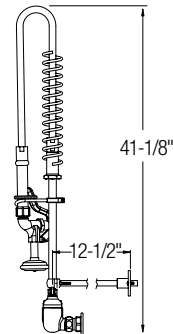

COMMERCIAL FAUCETS — FOODSERVICE

SINGLE HOLE / 8" CENTERSET

Pre-Rinse

- 2" lever handles
- Self closing valve
- Quarter turn ceramic disc cartridge
- Solid brass construction
- 3.2 GPM spray head; 1.2 GPM spray head on low flow models
- 44" flexible stainless steel hose; 60" hose on LK960 models
- Insulated handle
- Chrome finish
- Spouts come with 2.2 GPM vandal-resistant aerator standard with 1.5 and .5 GPM insert included

Single Hole, Concealed Deck

LK543C	$483.00
LK543AF08C	$585.00
LK543AF10C	$604.00

LOW FLOW MODELS (1.2 GPM)

LK543LC	$483.00
LK543AF08LC	$585.00
LK543AF10LC	$604.00

FOODSERVICE

8" Centerset, Exposed Deck

LK843C	$544.00
LK843AF08C	$646.00
LK843AF10C	$664.00

LOW FLOW MODELS (1.2 GPM)

LK843LC	$544.00
LK843AF08LC	$646.00
LK843AF10LC	$664.00

FAUCETS

8" Centerset, Wall Mount

LK943C	$522.00
LK943AF08C	$659.00
LK943AF10C	$678.00
LK960AF08C	$746.00
LK960AF10C	$764.00

LOW FLOW MODELS (1.2 GPM)

LK943LC	$522.00
LK943AF08LC	$659.00
LK943AF10LC	$678.00
LK960AF08LC	$746.00
LK960AF10LC	$764.00

LK943C

COMMERCIAL