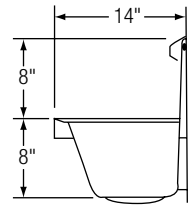

With Exposed Flush Pipe

Model	List Price	DIM. IN INCHES	
		A	B
EU4814C	\$3,609.00	48	14
EU6014C	\$3,867.00	60	14

With Integral Hood

Model	List Price	DIM. IN INCHES	
		A	B
EUH4814C	\$4,043.00	48	14
EUH6014C	\$4,312.00	60	14