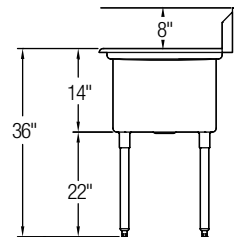

Sturdibilt® Scullery Sinks, Double Compartment

No Drainboard

Model	List Price	DIM. IN INCHES			
		A	B	C	D
SS82302	\$3,258.00	33	27½	15	24
SS82362	\$3,472.00	39	27½	18	24
SS82422	\$3,687.00	45	27½	21	24
SS82482	\$3,919.00	51	27½	24	24
SS82542	\$4,200.00	57	27½	27	24
SS82602	\$4,464.00	63	27½	30	24