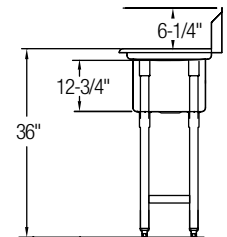

RNSF82362

Left and Right Drainboard

Model	List Price	DIM. IN INCHES				
		A	B	C	D	E
RNSF8236LR2	\$4,185.00	77¼	29¾	18	24	19½
RNSF8248LR2	\$5,228.00	89¼	29¾	24	24	19½

RNSF8236LR2

Rigidbilt® Scullery Sinks, Triple Compartment