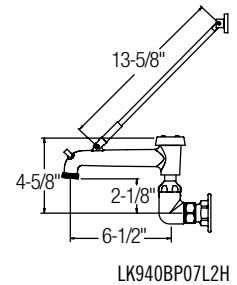

Bucket Hook Spout

LK940BR03L2H	$256.00
LK940BR07L2H	$307.00
LK940BP03L2H	$329.00
LK940BP03L2S	$339.00
LK940BP03T4H	$344.00
LK940BP03T4S	$354.00
LK940BP03T6H	$353.00
LK940BP03T6S	$364.00
LK940BP07L2H	$349.00
LK940BP07L2S	$359.00
LK940BP07T4H	$366.00
LK940BP07T4S	$376.00
LK940BP07T6H	$374.00
LK940BP07T6S	$384.00