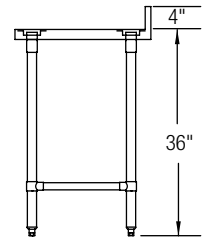

TABLES

WITH GALVANIZED UNDERSHELF			
Model	List Price	A	B
WT24S30-BGX	$528.00	30	24
WT24S36-BGX	$675.00	36	24
WT24S48-BGX	$690.00	48	24
WT24S60-BGX	$833.00	60	24
WT24S72-BGX	$939.00	72	24
WT24S84-BGX	$1,134.00	84	24
WT24S96-BGX	$1,224.00	96	24
WT24S108-BGX	$1,442.00	108	24
WT24S120-BGX	$1,481.00	120	24

WT30S30-BGX	$571.00	30	30
WT30S36-BGX	$693.00	36	30
WT30S48-BGX	$716.00	48	30
WT30S60-BGX	$921.00	60	30
WT30S72-BGX	$1,048.00	72	30
WT30S84-BGX	$1,252.00	84	30
WT30S96-BGX	$1,355.00	96	30
WT30S108-BGX	$1,517.00	108	30
WT30S120-BGX	$1,557.00	120	30

ELKAY FOODSERVICE

COMMERCIAL