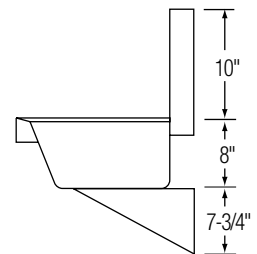

SCRUB & HAND WASH

SINKS

COMMERCIAL