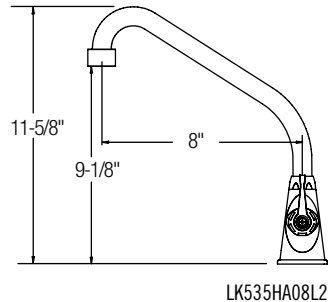

Single Hole with Single Control (cont.)

High Arc Spout

LK535HA08L2	$186.00
LK535HA08T4	$205.00
LK535HA08T6	$213.00
LK535HA10L2	$191.00
LK535HA10T4	$207.00
LK535HA10T6	$216.00