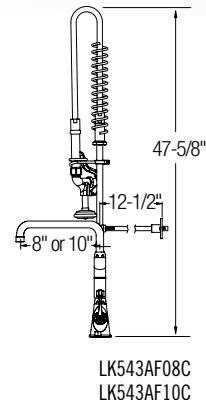

Pre-Rinse

- 2" lever handles
- Self closing valve
- Quarter turn ceramic disc cartridge
- Solid brass construction
- 3.2 GPM spray head; 1.2 GPM spray head on low flow models
- 44" flexible stainless steel hose; 60" hose on LK960 models
- Insulated handle
- Chrome finish
- Spouts come with 2.2 GPM vandal-resistant aerator standard with 1.5 and .5 GPM insert included

Single Hole, Concealed Deck

LK543C	$483.00
LK543AF08C	$585.00
LK543AF10C	$604.00
LOW FLOW MODELS (1.2 GPM)	
LK543LC	$483.00
LK543AF08LC	$585.00
LK543AF10LC	$604.00