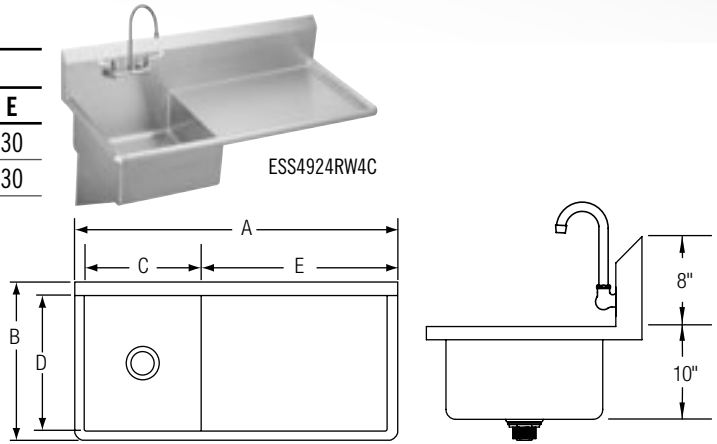

Wristblade Faucet Packages

Model	List Price	DIM. IN INCHES				
		A	B	C	D	E
ESS4924RW4C	\$4,678.00	49½	24	18	20½	30
ESS4924RW6C	\$4,685.00	49½	24	18	20½	30

W4C models include LK940GN08T4H faucet
W6C models include LK940GN08T6H faucet