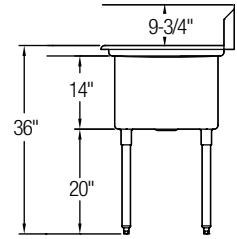

Optional Accessories See Pg. 393