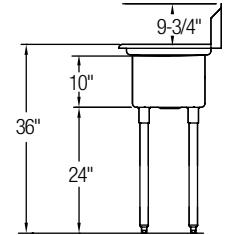

No Drainboard

Model	List Price	DIM. IN INCHES			
		A	B	C	D
3C10X14-0X	\$1,122.00	39	19 3/4	10	14
3C12X16-0X	\$1,282.00	45	21 3/4	12	16

3C10X14-0X

Optional Accessories See Pg. 393

Left or Right Drainboard

Model	List Price	DIM. IN INCHES				
		A	B	C	D	E
3C10X14-L-12X	\$1,248.00	48 1/2	19 3/4	10	14	12
3C10X14-R-12X	\$1,248.00	48 1/2	19 3/4	10	14	12