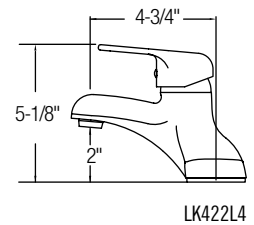

L4, L7 single control models available with 4" or 7" wristblade handle

Twin Handle

LK402L2	\$186.00
LK402T4	\$203.00
LK402T6	\$211.00
LK403L2	\$195.00
LK403T4	\$211.00
LK403T6	\$219.00

Single Control

LK422L4	\$200.00
LK422L7	\$220.00
LK423L4	\$243.00
LK423L7	\$267.00