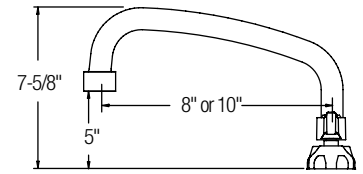

Arc Tube Spout

LK810AT08L2	$175.00
LK810AT08T4	$188.00
LK810AT08T6	$194.00
LK811AT08L2	$229.00
LK810AT10L2	$176.00
LK810AT10T4	$190.00
LK810AT10T6	$195.00
LK810AT12L2	$178.00
LK810AT12T4	$192.00
LK810AT12T6	$198.00

LK810AT08L2
LK810AT10L2