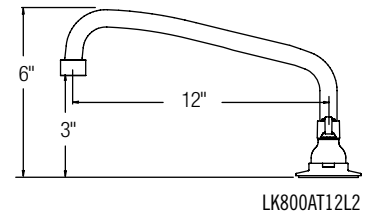

Arc Tube Spout

LK800AT08L2	$255.00
LK800AT08T4	$273.00
LK800AT08T6	$281.00
LK800AT10L2	$259.00
LK800AT10T4	$276.00
LK800AT10T6	$285.00
LK800AT12L2	$261.00
LK800AT12T4	$279.00
LK800AT12T6	$287.00