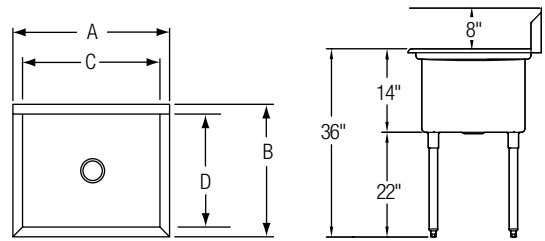

Optional Accessories

Detachable Drainboard
SSD24 $928.00