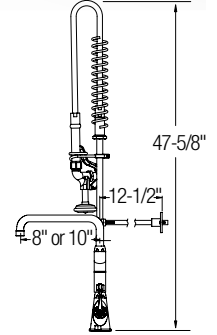

LK543AF08C
LK543AF10C

FOODSERVICE

8" Centerset, Exposed Deck

LK843C	$544.00
LK843AF08C	$646.00
LK843AF10C	$664.00

LOW FLOW MODELS (1.2 GPM)

LK843LC	$544.00
LK843AF08LC	$646.00
LK843AF10LC	$664.00