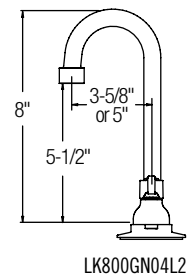

Gooseneck Spout

LK800GN04L2	$247.00
LK800GN04T4	$263.00
LK800GN04T6	$272.00
LK800GN05L2	$247.00
LK800GN05T4	$263.00
LK800GN05T6	$272.00
LK800GN08L2	$251.00
LK800GN08T4	$268.00
LK800GN08T6	$276.00
LK801GN08L2	$253.00