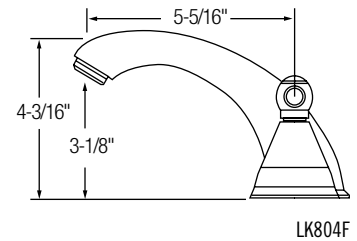

Cast Fixed Spout

LK804CF06L2	$307.00
LK804CF06T4	$336.00
LK804CF06T6	$343.00
LK804F	$327.00