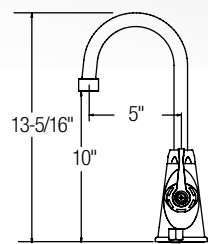

LK500GN05L2

8" Centerset, Wall Mount

- Quarter turn ceramic disc cartridge
- Solid brass construction
- Rough chrome finish
- NSF/ANSI 61 Certified

LKB940C $235.00