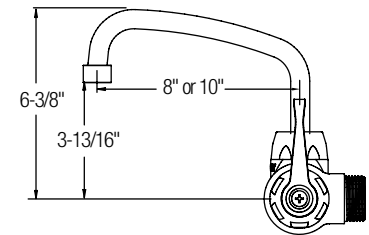

ELKAY FOODSERVICE — FAUCETS

3" – 8" Adjustable Centers

- Choice of 3 handle options
- Choice of 5 spout styles
- Quarter turn ceramic disc cartridge
- Solid brass construction
- 2.2 GPM vandal-resistant aerator standard with 1.5 and .5 GPM insert included
- Chrome finish
- Includes spout swing restriction pin
- Replacement cartridge 45923C for cold and 45924C for hot
- ½" NPT female inlets with 2" offset
- NSF/ANSI 61 Certified

Arc Tube Spout

LK945AT08L2T

$281.00

Double Swing Spout

LK945DS20L2T

$310.00