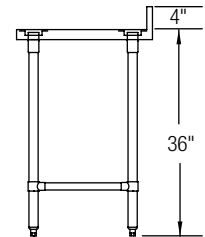

Economy Work Table, Flat Top

- 18 gauge 300 or 400 series stainless steel
- Two galvanized hat channels per table
- 1 $\frac{5}{8}$ " heavy gauge galvanized tubing with fully adjustable 1" feet
- Available with undershelf or cross bracing
- 18 gauge under shelves are welded to adjustable galvanized leg rings that are secured with allen screws, wrench supplied
- Tables are shipped knocked down
- Work tables larger than 72" have 6 legs
- Carries NSF certification for food service application

Model	List Price	DIM. IN INCHES	
		A	B
300 SERIES STAINLESS STEEL			
EWT24S24-STG-4X	$278.00	24	24
EWT24S30-STG-4X	$301.00	30	24
EWT24S36-STG-4X	$324.00	36	24
EWT24S48-STG-4X	$370.00	48	24
EWT24S60-STG-4X	$440.00	60	24
EWT24S72-STG-4X	$548.00	72	24
EWT24S96-STG-4X	$678.00	96	24
300 SERIES STAINLESS STEEL (continued)			
EWT30S30-STG-4X	$318.00	30	30
EWT30S36-STG-4X	$362.00	36	30
EWT30S48-STG-4X	$426.00	48	30
EWT30S60-STG-4X	$491.00	60	30
EWT30S72-STG-4X	$597.00	72	30
EWT30S96-STG-4X	$784.00	96	30

Optional Accessories

Drawers

CT-11-1520P	$291.00
CT-11-1520S	$346.00
CT-11-1520E	$250.00
CT-11-2020P	$389.00
CT-11-2020S	$434.00

Casters

CT-19-4	$122.00
CT-19-6	$178.00
CT-74	$173.00
CT-75	$231.00

400 SERIES STAINLESS STEEL

EWT24S24-STGX	$234.00	24	24
EWT24S30-STGX	$255.00	30	24
EWT24S36-STGX	$273.00	36	24
EWT24S48-STGX	$312.00	48	24
EWT24S60-STGX	$372.00	60	24
EWT24S72-STGX	$430.00	72	24
EWT24S96-STGX	$535.00	96	24
400 SERIES STAINLESS STEEL (continued)			
EWT30S30-STGX	$278.00	30	30
EWT30S36-STGX	$305.00	36	30
EWT30S48-STGX	$343.00	48	30
EWT30S60-STGX	$390.00	60	30
EWT30S72-STGX	$450.00	72	30
EWT30S96-STGX	$613.00	96	30