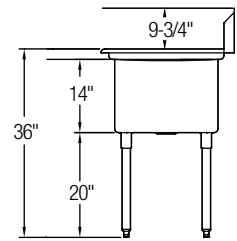

14" Standard Series Scullery Sinks, Double Compartment (cont.)

Left and Right Drainboards

Model	List Price	DIM. IN INCHES				
		A	B	C	D	E
14-2C16X20-2-18X	$1,676.00	70	25¾	16	20	18
14-2C18X24-2-18X	$1,985.00	74	29¾	18	24	18
14-2C24X24-2-24X	$2,223.00	98	29¾	24	24	24

Optional Accessories See Pg. 393

14" Standard Series Scullery Sinks, Triple Compartment

No Drainboard

Model	List Price	DIM. IN INCHES			
		A	B	C	D
14-3C16X20-0X	$1,792.00	57	25¾	16	20
14-3C18X24-0X	$2,148.00	63	29¾	18	24
*14-3C24X24-0X	$2,551.00	81	29¾	24	24

Optional Accessories See Pg. 393

Left or Right Drainboard

Model	List Price	DIM. IN INCHES				
		A	B	C	D	E
14-3C16X20-L-18X	$1,989.00	72½	25¾	16	20	18
14-3C18X24-L-18X	$2,238.00	78½	29¾	18	24	18
14-3C18X24-L-24X	$2,358.00	84½	29¾	18	24	24
*14-3C24X24-L-24X	$2,862.00	102½	29¾	24	24	24
14-3C16X20-R-18X	$1,989.00	72½	25¾	16	20	18
14-3C18X24-R-18X	$2,238.00	78½	29¾	18	24	18
14-3C18X24-R-24X	$2,358.00	84½	29¾	18	24	24
*14-3C24X24-R-24X	$2,862.00	102½	29¾	24	24	24

Optional Accessories See Pg. 393