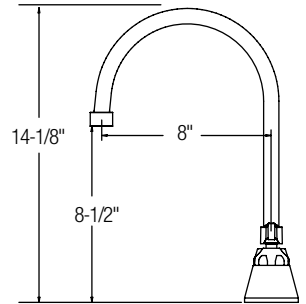

LK406GN08L2