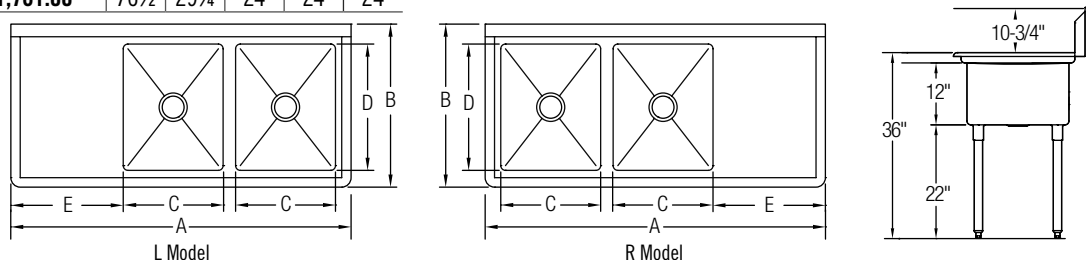

ELKAY FOODSERVICE SCULLERY SINKS

12" Standard Series Scullery Sinks, Single Compartment

Left and Right Drainboards

Model	List Price	DIM. IN INCHES				
		A	B	C	D	E
1C18X18-2-18X	$1,110.00	54	23³/₄	18	18	18
1C18X24-2-18X	$1,267.00	54	29³/₄	18	24	18
1C18X24-2-24X	$1,299.00	66	29³/₄	18	24	24
1C24X24-2-24X	$1,521.00	72	29³/₄	24	24	24

Optional Accessories See Pg. 393

12" Standard Series Scullery Sinks, Double Compartment

No Drainboard

Model	List Price	DIM. IN INCHES			
		A	B	C	D
2C18X18-0X	$1,189.00	43	23³/₄	18	18
2C18X24-0X	$1,340.00	43	29³/₄	18	24
2C24X24-0X	$1,591.00	55	29³/₄	24	24

Optional Accessories See Pg. 393

Left or Right Drainboard

Model	List Price	DIM. IN INCHES				
		A	B	C	D	E
2C18X18-L-18X	$1,360.00	58¹/₂	23³/₄	18	18	18
2C18X18-L-24X	$1,422.00	64¹/₂	23³/₄	18	18	24
2C18X24-L-18X	$1,554.00	58¹/₂	29³/₄	18	24	18
2C18X24-L-24X	$1,630.00	64¹/₂	29³/₄	18	24	24
2C24X24-L-24X	$1,781.00	76¹/₂	29³/₄	24	24	24

2C18X18-R-18X	$1,360.00	58¹/₂	23³/₄	18	18	18
2C18X18-R-24X	$1,422.00	64¹/₂	23³/₄	18	18	24
2C18X24-R-18X	$1,554.00	58¹/₂	29³/₄	18	24	18
2C18X24-R-24X	$1,630.00	64¹/₂	29³/₄	18	24	24
2C24X24-R-24X	$1,781.00	76¹/₂	29³/₄	24	24	24

Optional Accessories See Pg. 393