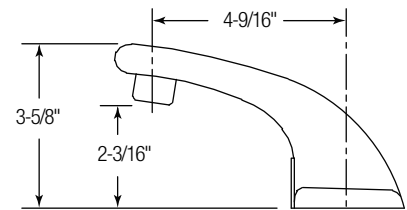

Cast Fixed Spout

LK737AC
LK737B

$589.00
$682.00

LK737B