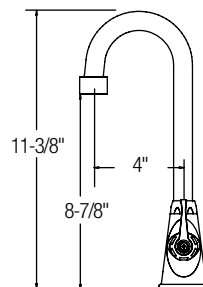

LK535GN04L2