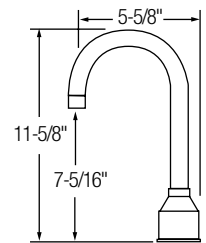

COMMERCIAL FAUCETS — SCRUB & HAND WASH

Electronic, Deck and Wall Mount

- Dual power AC and battery
- Adjustable sensor range
- Gooseneck spout
- 2.0 GPM laminar flow aerator
- Chrome plated finish
- Solid brass construction
- Vandal-resistant and water-resistant sensor control module
- Adjustable shut-off delay
- Adjustable time-out feature
- NSF/ANSI 61 Certified

Deck Mount

LKB721C

$745.00