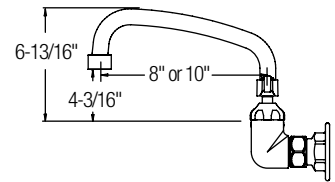

LK940AT08L2H