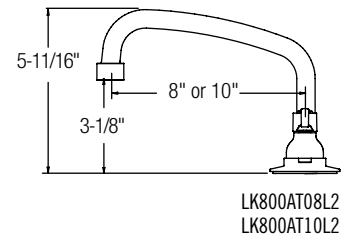

Arc Tube Spout

LK800AT08L2	$255.00
LK800AT08T4	$273.00
LK800AT08T6	$281.00
LK800AT10L2	$259.00
LK800AT10T4	$276.00
LK800AT10T6	$285.00
LK800AT12L2	$261.00
LK800AT12T4	$279.00
LK800AT12T6	$287.00