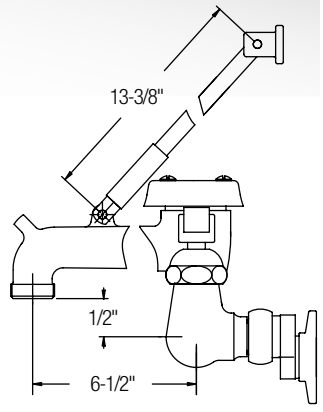

8" Centerset, Wall Mount

- Quarter turn ceramic disc cartridge
- Solid brass construction
- Rough chrome finish
- NSF/ANSI 61 Certified

LKB940C

$235.00