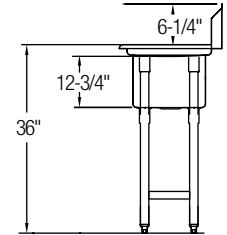

COMMERCIAL SINKS — FOODSERVICE

Rigidbilt® Scullery Sinks, Double Compartment

No Drainboard

Model	List Price	DIM. IN INCHES			
		A	B	C	D
RNSF82362	$3,026.00	47¼	29¾	18	24
RNSF82482	$3,650.00	59¼	29¾	24	24

Left and Right Drainboard

Model	List Price	DIM. IN INCHES				
		A	B	C	D	E
RNSF8236LR2	$4,185.00	77¼	29¾	18	24	19½
RNSF8248LR2	$5,228.00	89¼	29¾	24	24	19½