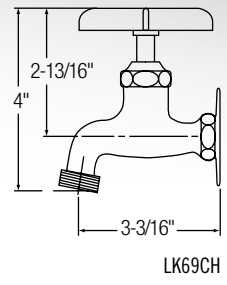

Single Hole, Wall Mount

- Cross arm handle
- Chrome plated brass
- 1/2" IPS female inlets
- Sold as a pair (C) or individually (CH or CP)
- NSF/ANSI 61 Certified