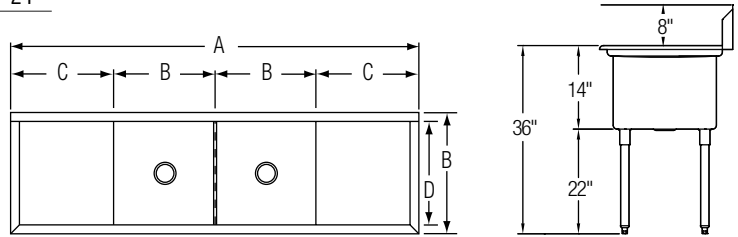

COMMERCIAL SINKS — SERVICE & UTILITY

Sturdibilt® Scullery Sinks, Double Compartment (cont.)

Left and Right Drainboard

Model	List Price	DIM. IN INCHES				
		A	B	C	D	E
SS8230LR2	$5,279.00	78	27½	15	24	24
SS8236LR2	$5,495.00	84	27½	18	24	24
SS8248LR2	$5,926.00	96	27½	24	24	24
SS8254LR2	$6,192.00	102	27½	27	24	24
SS8260LR2	$6,456.00	108	27½	30	24	24