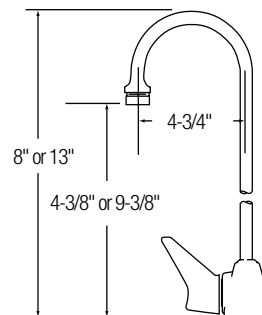

LKD20858L
LKD208513L