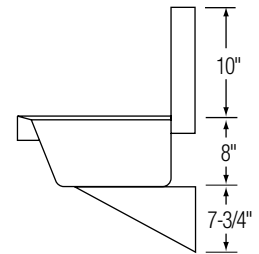

60" AND 72" THREE STATION WASH SINKS

Wristblade Faucet Packages

Model	List Price	DIM. IN INCHES			
		A	B	C	D
EWMA6020C	$4,555.00	60	20	57	16½
EWMA7220C	$4,870.00	72	20	69	16½

Includes (3) LK940GN05T4H faucets

Sensor Faucet Packages

Model	List Price	DIM. IN INCHES			
		A	B	C	D
EWMA6020SACC	$6,182.00	60	20	57	16½
EWMA6020SACMC	$6,538.00	60	20	57	16½
EWMA6020SACTMC	$7,006.00	60	20	57	16½
EWMA7220SACC	$6,497.00	72	20	69	16½
EWMA7220SACMC	$6,854.00	72	20	69	16½
EWMA7220SACTMC	$7,321.00	72	20	69	16½

Includes (3) LKB722C sensor faucets, AC/battery power; also available with mechanical (MC) or thermostatic (TMC) mixing valves

Sink Only

Model	List Price	DIM. IN INCHES			
		A	B	C	D
EWMA60203	$3,745.00	60	20	57	16½
EWMA60206	$3,745.00	60	20	57	16½
EWMA72203	$4,060.00	72	20	69	16½
EWMA72206	$4,060.00	72	20	69	16½