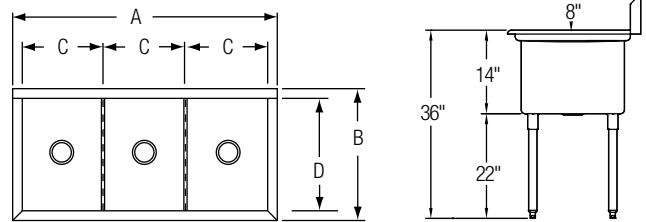

COMMERCIAL SINKS — SERVICE & UTILITY

Sturdibilt® Scullery Sinks, Double Compartment (cont.)

Left and Right Drainboard

Model	List Price	DIM. IN INCHES				
		A	B	C	D	E
SS8230LR2	$5,279.00	78	27½	15	24	24
SS8236LR2	$5,495.00	84	27½	18	24	24
SS8248LR2	$5,926.00	96	27½	24	24	24
SS8254LR2	$6,192.00	102	27½	27	24	24
SS8260LR2	$6,456.00	108	27½	30	24	24

Sturdibilt® Scullery Sinks, Triple Compartment

No Drainboard

Model	List Price	DIM. IN INCHES			
		A	B	C	D
SS83454	$4,525.00	48	27½	15	24
SS83544	$4,925.00	57	27½	18	24
SS83604	$5,180.00	63	27½	20	24
SS83724	$5,698.00	75	27½	24	24

Optional Accessories

Detachable Drainboard
SSD24 $928.00