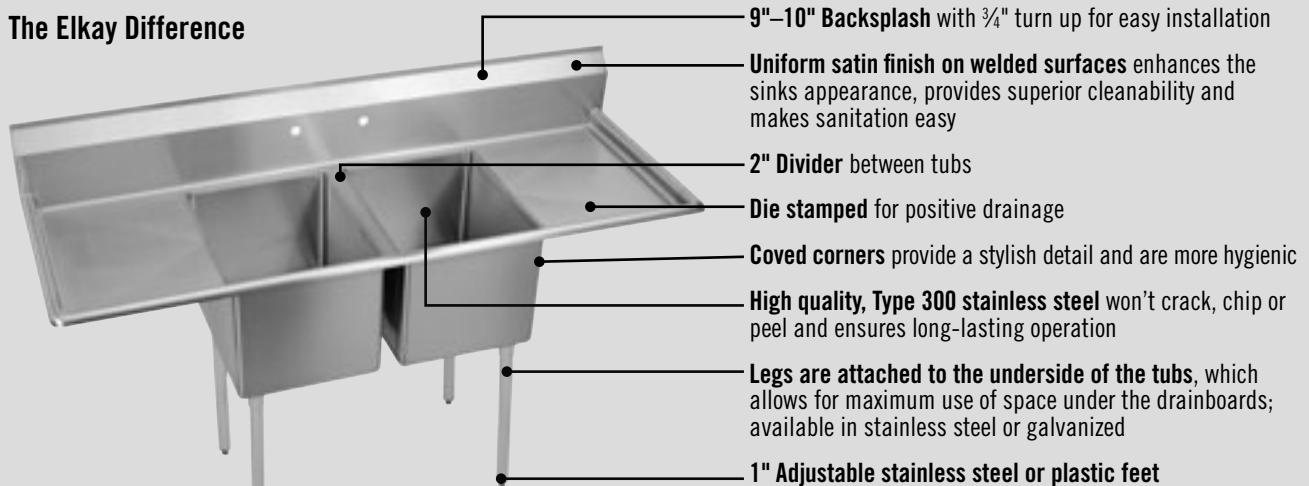

- **Complementary line** — The Elkay Foodservice Products product line expands and supplements the existing Elkay foodservice offering
- **Lead times** — Elkay Foodservice Products' large product inventory allows us to serve customers quickly and hassle-free
- **One source** — Whether you need one table or a complete kitchen, Elkay Foodservice Products can serve all your needs
- **Easy cleanup** — Elkay Foodservice Products sinks are seamlessly welded, dipped and die stamped to ensure proper drainage and cleanup
- **Certifications** — NSF
- **Quality** — Durable, quality products that our customers have come to expect

Elkay Foodservice Products has the ideal product for every foodservice application.

16 Gauge scullery sinks

- 14" Standard series
- 12" Standard series
- Deli series
- Utility series sinks

18 Gauge scullery sinks

- Economy series sinks
- 14" Super economy series sinks
- 11" Super economy series sinks

Mop and hand sinks

Dish tables

Work tables

Equipment stands

Mixer stands

Storage shelves and racks

The Elkay Difference

Note: Most Elkay Foodservice Products Commercial Stainless Steel Sinks include the above features and benefits (see descriptions specific to each sink family throughout this price list). **All of these sinks can be equipped with an Elkay faucet.**