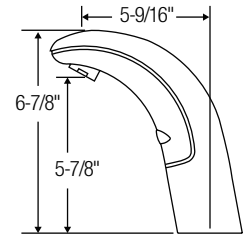

COMMERCIAL FAUCETS — LAVATORY

Electronic, Deck Mount

- Adjustable hot and cold operation
- Modular one-piece construction with all concealed components above deck
- Double infrared sensors with automatic setup and indicator light
- Automatic self-adapting sensor technology
- Low battery indicator
- .5 GPM / 1.9 LPM vandal-resistant spray head
- NSF/ANSI 61 Certified

Cast Fixed Spout

LK736AC
LK736B

$756.00
$689.00

LK736B

Electronic, Deck Mount

- For pre-tempered operation
- Splash-proof circuit control module
- Sensor range adjustment screw
- Low battery LED indicator light
- Variable time out settings
- Bak-chek tee for hot/cold supply
- Below deck control box
- .5 GPM / 1.9 LPM vandal-resistant spray head
- 4" centerset mounting
- NSF/ANSI 61 Certified

Cast Fixed Spout

LK737AC
LK737B

$589.00
$682.00