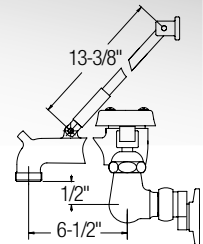

ELKAY FOODSERVICE — FAUCETS

4" Centerset with Exposed Deck (cont.)

High Arc Spout

LK406HA08L2 $219.00

Tube Spout

LK406TS08L2 $214.00

Single Hole with Concealed Deck

- Dual Control
- Choice of 3 handle options
- Choice of 3 spout options
- Quarter turn ceramic disc cartridge
- Solid brass construction
- 2.2 GPM vandal-resistant aerator standard with 1.5 and .5 GPM insert included
- Chrome finish
- Includes spout swing restriction pin
- Replacement cartridge 45923C for cold and 45924C for hot
- NSF/ANSI 61 Certified

Gooseneck Spout

LK500GN05L2 $231.00

8" Centerset, Wall Mount

- Quarter turn ceramic disc cartridge
- Solid brass construction
- Rough chrome finish
- NSF/ANSI 61 Certified

LKB940C $235.00