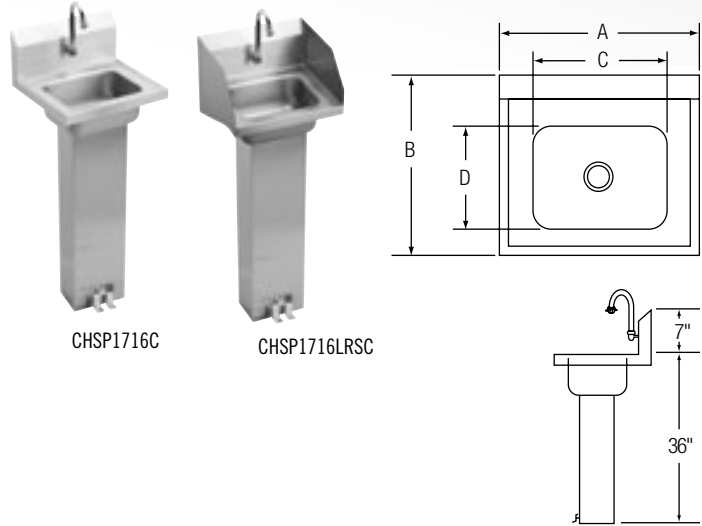

COMMERCIAL SINKS — SCRUB & HAND WASH

HAND WASH-UP

Hand Wash-Up Sinks, Pedestal Mount

- Type 304 stainless steel basin
- 1¾" radius coved corners
- 7" high, full length backsplash with 45° angle sloped top
- Exposed surfaces have a brushed finish
- Will not chip, crack or discolor
- Easy to clean and sanitize
- 2" drain opening
- Includes LK8 grid drain fitting with 1½" O.D. tailpiece and LK500 satin chrome cast brass P-trap with clean out
- 36" floor to rim
- Carries NSF International certification

Foot Control Packages

Model	List Price	DIM. IN INCHES			
		A	B	C	D
CHSP1716C	$1,381.00	16¾	15½	12	9¼
CHSP1716LRSC	$1,714.00	16¾	15½	12	9¼

Includes LK399C foot control and LK395A spout

CHSP1716C

CHSP1716LRSC

SCRUB & HAND WASH

Sensor Faucet Packages

Model	List Price	DIM. IN INCHES			
		A	B	C	D
CHSP1716SACC	$1,654.00	16¾	15½	12	9¼
CHSP1716SACMC	$1,773.00	16¾	15½	12	9¼
CHSP1716SACTMC	$1,928.00	16¾	15½	12	9¼
CHSP1716LRSSACC	$2,131.00	16¾	15½	12	9¼
CHSP1716LRSSACMC	$2,250.00	16¾	15½	12	9¼
CHSP1716LRSSACTMC	$2,405.00	16¾	15½	12	9¼

Includes LKB722C sensor faucet, AC/battery power; also available with a mechanical (MC) or thermostatic (TMC) mixing valve