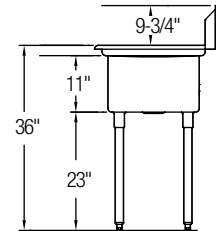

ELKAY FOODSERVICE SCULLERY SINKS

11" Super Economy Scullery Sinks, Single Compartment

Left and Right Drainboards

Model	List Price	DIM. IN INCHES				
		A	B	C	D	E
SE1C18X18-2-18X	$997.00	54	23¾	18	18	18

Optional Accessories See Pg. 393

11" Super Economy Scullery Sinks, Double Compartment

Left or Right Drainboard

Model	List Price	DIM. IN INCHES				
		A	B	C	D	E
SE2C18X18-L-18X	$1,144.00	56½	23¾	18	18	18
SE2C18X18-R-18X	$1,144.00	56½	23¾	18	18	18

Optional Accessories See Pg. 393

Left and Right Drainboards

Model	List Price	DIM. IN INCHES				
		A	B	C	D	E
SE2C18X18-2-18X	$1,159.00	72	23¾	18	18	18

Optional Accessories See Pg. 393