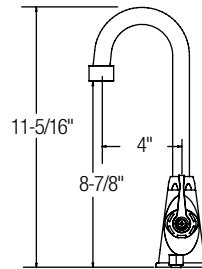

LK500GN04L2