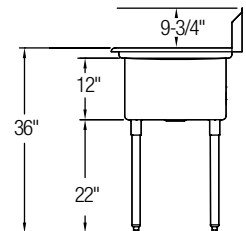

Economy Series Scullery Sinks, Triple Compartment

No Drainboard

Model	List Price	DIM. IN INCHES			
		A	B	C	D
E3C16X20-0X	$1,269.00	57	25¾	16	20
*E3C24X24-0X	$1,577.00	81	29¾	24	24

Optional Accessories See Pg. 393

Left or Right Drainboard

Model	List Price	DIM. IN INCHES				
		A	B	C	D	E
E3C16X20-L-18X	$1,428.00	72½	25¾	16	20	18
E3C20X20-L-20X	$1,614.00	86½	25¾	20	20	20
*E3C24X24-L-24X	$1,831.00	102½	29¾	24	24	24
E3C16X20-R-18X	$1,428.00	72½	25¾	16	20	18
E3C20X20-R-20X	$1,614.00	86½	25¾	20	20	20
*E3C24X24-R-24X	$1,831.00	102½	29¾	24	24	24

Optional Accessories See Pg. 393

Left and Right Drainboards

Model	List Price	DIM. IN INCHES				
		A	B	C	D	E
E3C16X20-2-18X	$1,587.00	88	25¾	16	20	18
E3C20X20-2-20X	$1,826.00	104	25¾	20	20	20
*E3C24X24-2-24X	$1,992.00	124	29¾	24	24	24

Optional Accessories See Pg. 393