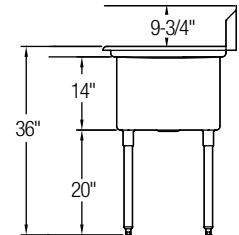

14" Super Economy Scullery Sinks, Single Compartment (cont.)

Left and Right Drainboards

Optional Accessories See Pg. 393

Model	List Price	DIM. IN INCHES				
		A	B	C	D	E
S1C18X18-2-18X	$1,095.00	54	23¾	18	18	18

14" Super Economy Scullery Sinks, Double Compartment

Left or Right Drainboard

Optional Accessories See Pg. 393

Model	List Price	DIM. IN INCHES				
		A	B	C	D	E
S2C18X18-L-18X	$1,293.00	56½	23¾	18	18	18
S2C18X18-R-18X	$1,293.00	56½	23¾	18	18	18

Left and Right Drainboards

Optional Accessories See Pg. 393

Model	List Price	DIM. IN INCHES				
		A	B	C	D	E
S2C18X18-2-18X	$1,337.00	72	23¾	18	18	18