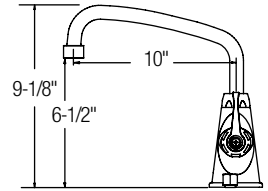

LK500AT10L2