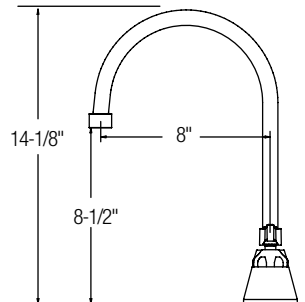

LK406GN04L2

LK406GN08L2

LK406GN04L2

LK406GN05L2

LK406GN08L2

4" Centerset with Exposed Deck (cont.)

High Arc Spout 

LK406HA08L2	\$219.00
LK406HA08T4	\$237.00
LK406HA08T6	\$244.00
LK406HA10L2	\$221.00
LK406HA10T4	\$240.00
LK406HA10T6	\$247.00