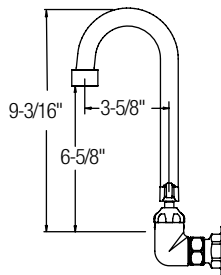

LK940GN04L2H