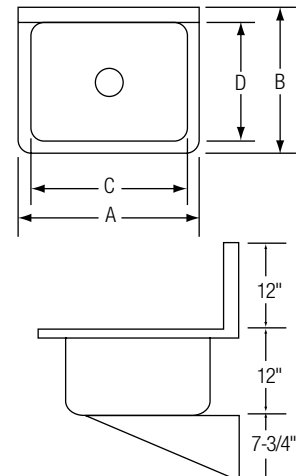

COMMERCIAL SINKS — SERVICE & UTILITY

SERVICE

Wall Service Sinks

- 14 gauge, type 304 stainless steel
- 1¾" covered corners
- 1½" rolled rims
- 12" high, full length backsplash
- Exposed surfaces hand-blended to a uniform lustrous satin finish
- 3½" drain opening
- Furnished with wall hanger and stainless steel support brackets
- Will not crack, chip or discolor
- LK173 cast iron P-trap standard on "C" models

Cross Arm Faucet Packages

Model	List Price	DIM. IN INCHES			
		A	B	C	D
ESS2118C	$2,480.00	21	17½	18	14
ESS2319C	$2,493.00	23	18½	20	15
ESS2520C	$2,619.00	25	19½	22	16

Includes LK69C faucet

SERVICE & UTILITY

Lever Faucet Packages

Model	List Price	DIM. IN INCHES			
		A	B	C	D
ESSB2118C	$2,550.00	21	17½	18	14
ESSB2319C	$2,563.00	23	18½	20	15
ESSB2520C	$2,688.00	25	19½	22	16
ESSW2118C	$2,535.00	21	17½	18	14
ESSW2319C	$2,547.00	23	18½	20	15
ESSW2520C	$2,674.00	25	19½	22	16

ESSB models include LK940BR03L2H faucet

ESSW models include LKB940C faucet

SINKS

Sink Only

Model	List Price	DIM. IN INCHES			
		A	B	C	D
ESS21182	$1,965.00	21	17½	18	14
ESS23192	$1,978.00	23	18½	20	15
ESS25202	$2,103.00	25	19½	22	16

COMMERCIAL