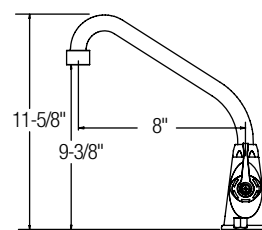

LK500HA08L2