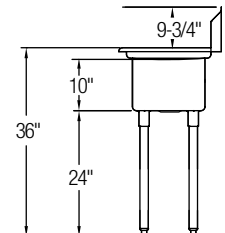

Optional Accessories See Pg. 393