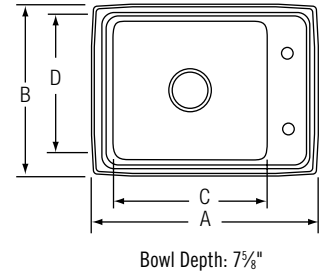

Lustertone® Single Ledge Sinks, Single Bowl

Sink Packages

Model	List Price	DIM. IN INCHES			
		A	B	C	D
DRKR2217LC	$1,401.00*	22	17	16	13½
DRKR2217RC	$1,401.00*	22	17	16	13½
DRKR2217LVRC	$1,478.00*	22	17	16	13½
DRKR2217RVRC	$1,478.00*	22	17	16	13½

Includes LKD208513(L) faucet, LK1141A bubbler and LK35 strainer
Vandal-resistant models (VR) include LKDVR208513(L) faucet, LKVR1141A bubbler and LKVR18 drain fitting

Sink Only

Model	List Price	DIM. IN INCHES			
		A	B	C	D
DRKR2217	$645.00*	22	17	16	13½
DRKAD2217	$677.00*	22	17	16	13½

ADA COMPLIANT

Bowl Depth: DRKR2217 7 5/8";
DRKAD2217 4", 4 1/2", 5", 5 1/2", 6", 6 1/2"

Lustertone® Rear and Side Ledge Sinks, Single Bowl

Sink Only

Model	List Price	DIM. IN INCHES			
		A	B	C	D
DRKR2220L	$728.00*	22	19½	16	13½
DRKR2522L	$832.00*	25	22	19	16
DRKR2220R	$728.00*	22	19½	16	13½
DRKR2522R	$832.00*	25	22	19	16
ADA COMPLIANT					
DRKAD2220L	$750.00*	22	19½	16	13½
DRKAD2522L	$874.00*	25	22	19	16
DRKAD2220R	$750.00*	22	19½	16	13½
DRKAD2522R	$874.00*	25	22	19	16

Bowl Depth: DRKR2220L(R), DRKR2522L(R) 7 5/8";
DRKAD2220L(R), DRKAD2522L(R) 4", 4 1/2", 5", 5 1/2", 6", 6 1/2"