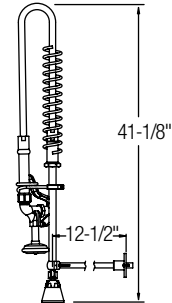

8" Centerset, Exposed Deck

LK843C	\$544.00
LK843AF08C	\$646.00
LK843AF10C	\$664.00

LOW FLOW MODELS (1.2 GPM)

LK843LC	\$544.00
LK843AF08LC	\$646.00
LK843AF10LC	\$664.00

LK843C

LK843AF10C

LK843C

LK843AF08C
LK843AF10C