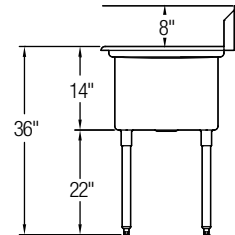

Sturdibilt® Scullery Sinks, Double Compartment

No Drainboard

Model	List Price	DIM. IN INCHES			
		A	B	C	D
SS82302	\$3,258.00	33	27½	15	24
SS82362	\$3,472.00	39	27½	18	24
SS82422	\$3,687.00	45	27½	21	24
SS82482	\$3,919.00	51	27½	24	24
SS82542	\$4,200.00	57	27½	27	24
SS82602	\$4,464.00	63	27½	30	24