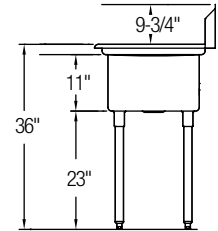

No Drainboard

Model	List Price	DIM. IN INCHES			
		A	B	C	D
SE1C18X18-0X	\$595.00	23	23 3/4	18	18
SE1C24X24-0X	\$862.00	29	29 3/4	24	24

SE1C18X18-0X

Optional Accessories See Pg. 393

Left or Right Drainboard