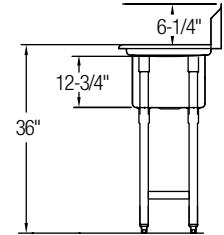

Rigidbilt® Scullery Sinks, Triple Compartment

No Drainboard

Model	List Price	DIM. IN INCHES			
		A	B	C	D
RNSF83544	$3,939.00	67½	29¾	18	26¼
RNSF83724	$4,776.00	85½	29¾	24	26¼