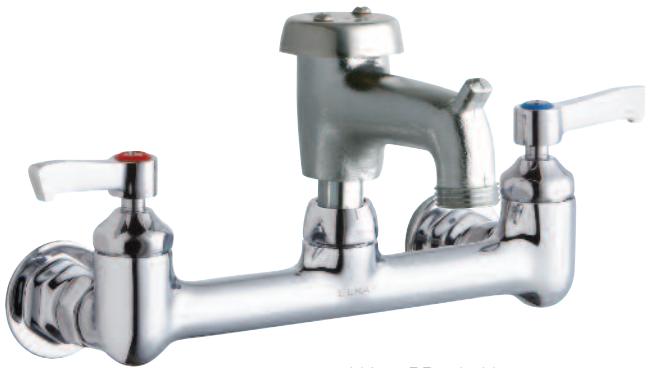

8" Centerset Wall Mount

LK940BR03L2H

- Choice of 3 handle options
- Choice of 3 spout styles
- Quarter turn ceramic disc cartridge
- Solid brass construction
- Rough Chrome finish
- Includes spout swing restriction pin
- Replacement cartridge 45923C for cold
- Replacement cartridge 45924C for hot
- 1/2" NPT female inlets
- Optional external shut-off valve available on selected models