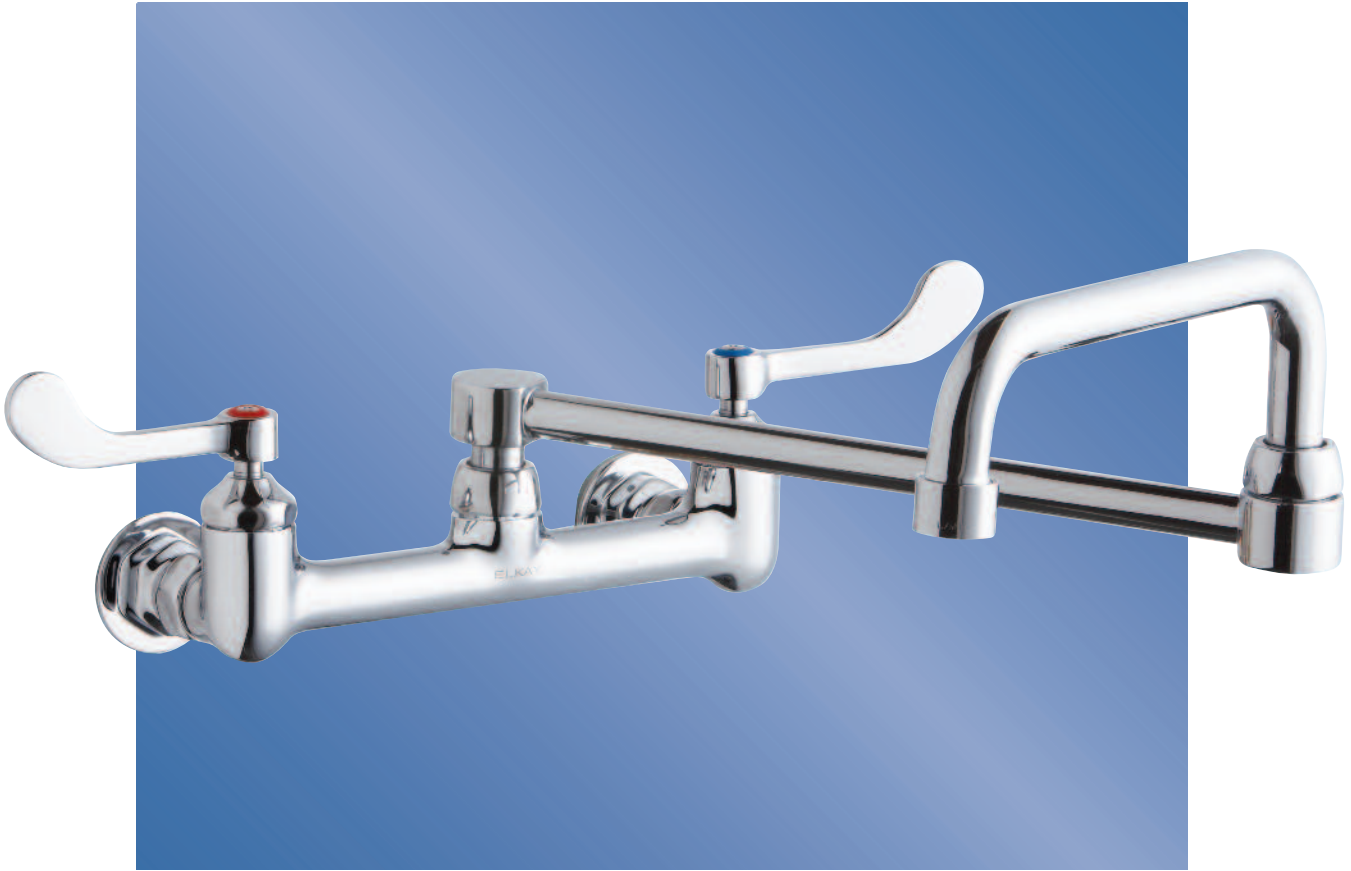

Elkay **Food Service Faucets** provide functionality with style and are available for a variety of functions throughout the commercial kitchen. Choose from pot-fillers and pre-rinses, as well as wall-mounted and deck-mounted faucets with an assortment of handle and spout styles. Count on Elkay to make finding the right faucet for any food service application an easy task!

Food Service
Spout Options:

Food Service
Handle Options: